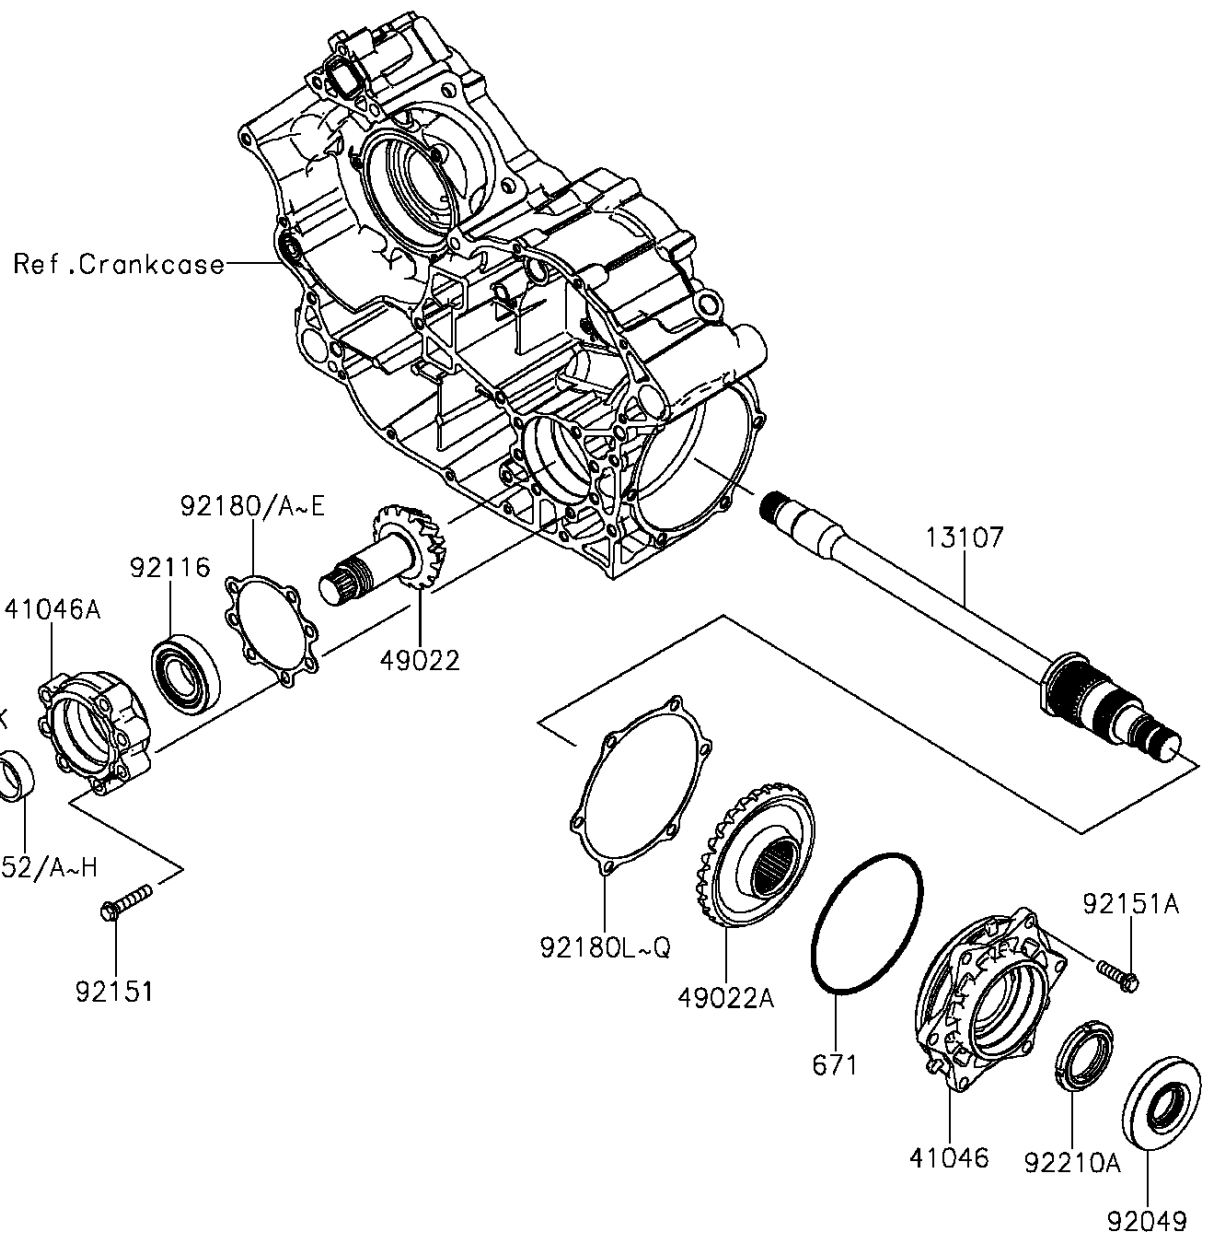

2015 Teryx4™ LE PARTS DIAGRAM

Front Bevel Gear

E3131

2015 Teryx4™ LE PARTS LIST

Front Bevel Gear

ITEM NAME	PART NUMBER	QUANTITY
CIRCLIP-TYPE-C,24MM (Ref # 480)	480J2400	1
SHAFT,OUTPUT (Ref # 13107)	13107-0766	1
GEAR,OUTPUT,29T (Ref # 13262)	13262-0962	1
HOUSING-BEARING,DRIVEN (Ref # 41046)	41046-0026	1
HOUSING-BEARING,DRIVE (Ref # 41046A)	41046-0572	1
GEAR-BEVEL,DRIVE,14T (Ref # 49022)	49022-0560	1
GEAR-BEVEL,DRIVEN,27T (Ref # 49022A)	49022-0561	1
SEAL-OIL (Ref # 92049)	92049-0712	1
BEARING-ROLLER,HR30206JUQU42 (Ref # 92116)	92116-0568	1
BOLT,8X40 (Ref # 92151)	92151-1621	1
BOLT-FLANGED-SMALL,8X30 (Ref # 92151A)	92151-1688	1
COLLAR,30.2X37X13.1 (Ref # 92152)	92152-0947	1
COLLAR,30.2X37X13.2 (Ref # 92152A)	92152-0948	1
COLLAR,30.2X37X13.3 (Ref # 92152B)	92152-0949	1
COLLAR,30.2X37X13.4 (Ref # 92152C)	92152-0950	1
COLLAR,30.2X37X13.5 (Ref # 92152D)	92152-0951	1
COLLAR,30.2X37X13.6 (Ref # 92152E)	92152-0952	1
COLLAR,30.2X37X13.7 (Ref # 92152F)	92152-0953	1
COLLAR,30.2X37X13.8 (Ref # 92152G)	92152-0954	1
COLLAR,30.2X37X13.9 (Ref # 92152H)	92152-0955	1
SHIM,DRIVE,T=0.15 (Ref # 92180)	92180-0702	1
SHIM,DRIVE,T=0.20 (Ref # 92180A)	92180-0703	1
SHIM,DRIVE,T=0.50 (Ref # 92180B)	92180-0704	1
SHIM,DRIVE,T=0.80 (Ref # 92180C)	92180-0705	1
SHIM,DRIVE,T=1.0 (Ref # 92180D)	92180-0706	1
SHIM,DRIVE,T=1.2 (Ref # 92180E)	92180-0707	1
SHIM,DRIVE,T=1.70 (Ref # 92180F)	92180-0708	1
SHIM,DRIVE,T=1.72 (Ref # 92180G)	92180-0709	1
SHIM,DRIVE,T=1.74 (Ref # 92180H)	92180-0710	1