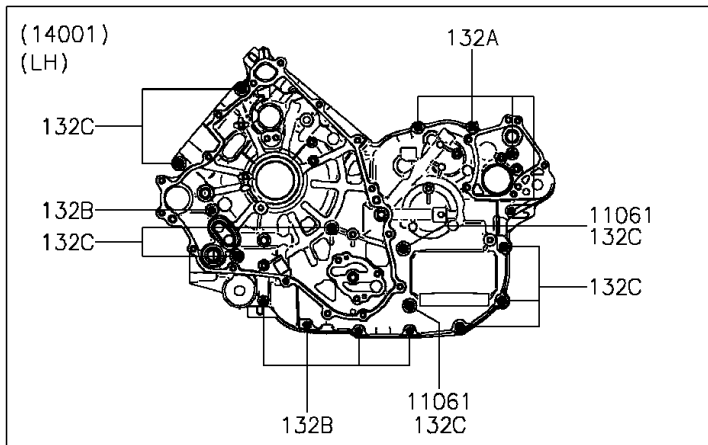

2015 Teryx4™ LE PARTS DIAGRAM

Crankcase

E1411

2015 Teryx4™ LE PARTS LIST

Crankcase

ITEM NAME	PART NUMBER	QUANTITY
BOLT-FLANGED-SMALL,6X12 (Ref # 132)	132BA0612	1
BOLT-FLANGED-SMALL,6X40 (Ref # 132A)	132BD0640	1
BOLT-FLANGED-SMALL,6X55 (Ref # 132B)	132BD0655	1
BOLT-FLANGED-SMALL,8X75 (Ref # 132C)	132BD0875	1
CIRCLIP-TYPE-C,37MM (Ref # 481)	481J3700	1
O RING,22MM (Ref # 670)	670B2022	1
O RING,16MM (Ref # 670A)	670D2016	1
GASKET,8.2X15 (Ref # 11061)	11061-0727	1
SET-CRANKCASE (Ref # 14001)	14001-0627	1
PLATE-POSITION (Ref # 14014)	14014-0553	1
PLATE-POSITION (Ref # 14014A)	14014-0554	1
PLATE-POSITION (Ref # 14014B)	14014-0555	1
PLATE-POSITION (Ref # 14014C)	14014-0557	1
CLAMP (Ref # 92037)	92037-1993	1
PIN,10X14 (Ref # 92043)	92043-1506	1
BEARING-BALL,63/22LUA (Ref # 92045)	92045-0704	1
BEARING-BALL,6904 (Ref # 92045A)	92045-0705	1
BEARING-BALL,6308YA3-T2C3 (Ref # 92045B)	92045-0706	1
BEARING-BALL,TMB304LUA (Ref # 92045C)	92045-0743	1
BEARING-BALL,63/32C3 (Ref # 92045D)	92045-1364	1
BEARING-BALL,6303LUA (Ref # 92045E)	92045-1389	1
BEARING-NEEDLE (Ref # 92046)	92046-0022	1
BEARING-NEEDLE,HK1210FM (Ref # 92046A)	92046-0034	1
BEARING-NEEDLE,BA13178ZE01 (Ref # 92046B)	92046-0048	1
BEARING-NEEDLE,7E-HKS33X38X8 (Ref # 92046C)	92046-1221	1
SEAL-OIL,25X45X9.5 (Ref # 92049)	92049-0739	1
RING-O,33X2.6 (Ref # 92055)	92055-0723	1
RING-O,31.2X2.4 (Ref # 92055A)	92055-0724	1
GASKET,12X22X2 (Ref # 92065)	92065-097	1

2015 Teryx4™ LE PARTS LIST

Crankcase

ITEM NAME	PART NUMBER	QUANTITY
PLUG,BREATHER (Ref # 92066)	92066-1035	1
PLUG,OIL DRAIN,12X15 (Ref # 92066A)	92066-1174	1
PLUG,PT1/8X7 (Ref # 92066B)	92066-1227	1
BOLT,6X15 (Ref # 92153)	92153-0848	1
BOLT,FLANGED,8X95 (Ref # 92154)	92154-0835	1