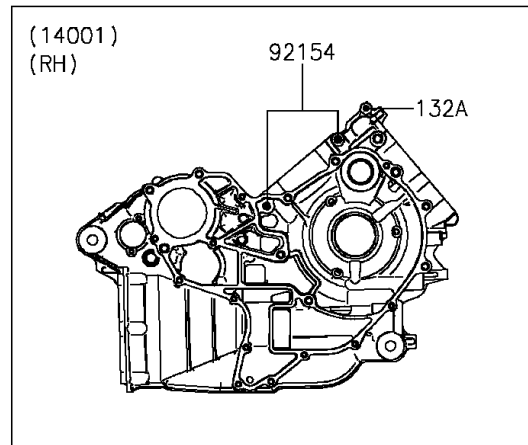

2015 Teryx4™ LE PARTS DIAGRAM

Crankcase

E1411

2015 Teryx4™ LE PARTS LIST

Crankcase

ITEM NAME	PART NUMBER	QUANTITY
BOLT-FLANGED-SMALL,6X12 (Ref # 132)	132BA0612	1
BOLT-FLANGED-SMALL,6X40 (Ref # 132A)	132BD0640	1
BOLT-FLANGED-SMALL,6X55 (Ref # 132B)	132BD0655	1
BOLT-FLANGED-SMALL,8X75 (Ref # 132C)	132BD0875	1
CIRCLIP-TYPE-C,37MM (Ref # 481)	481J3700	1
O RING,22MM (Ref # 670)	670B2022	1
O RING,16MM (Ref # 670A)	670D2016	1
GASKET,8.2X15 (Ref # 11061)	11061-0727	1
SET-CRANKCASE (Ref # 14001)	14001-0627	1
PLATE-POSITION (Ref # 14014)	14014-0553	1
PLATE-POSITION (Ref # 14014A)	14014-0554	1
PLATE-POSITION (Ref # 14014B)	14014-0555	1
PLATE-POSITION (Ref # 14014C)	14014-0557	1
CLAMP (Ref # 92037)	92037-1993	1
PIN,10X14 (Ref # 92043)	92043-1506	1
BEARING-BALL,63/22LUA (Ref # 92045)	92045-0704	1
BEARING-BALL,6904 (Ref # 92045A)	92045-0705	1
BEARING-BALL,6308YA3-T2C3 (Ref # 92045B)	92045-0706	1
BEARING-BALL,TMB304LUA (Ref # 92045C)	92045-0743	1
BEARING-BALL,63/32C3 (Ref # 92045D)	92045-1364	1
BEARING-BALL,6303LUA (Ref # 92045E)	92045-1389	1
BEARING-NEEDLE (Ref # 92046)	92046-0022	1
BEARING-NEEDLE,HK1210FM (Ref # 92046A)	92046-0034	1
BEARING-NEEDLE,BA13178ZE01 (Ref # 92046B)	92046-0048	1
BEARING-NEEDLE,7E-HKS33X38X8 (Ref # 92046C)	92046-1221	1
SEAL-OIL,25X45X9.5 (Ref # 92049)	92049-0739	1
RING-O,33X2.6 (Ref # 92055)	92055-0723	1
RING-O,31.2X2.4 (Ref # 92055A)	92055-0724	1
GASKET,12X22X2 (Ref # 92065)	92065-097	1

2015 Teryx4™ LE PARTS LIST

Crankcase

ITEM NAME	PART NUMBER	QUANTITY
PLUG,BREATHER (Ref # 92066)	92066-1035	1
PLUG,OIL DRAIN,12X15 (Ref # 92066A)	92066-1174	1
PLUG,PT1/8X7 (Ref # 92066B)	92066-1227	1
BOLT,6X15 (Ref # 92153)	92153-0848	1
BOLT,FLANGED,8X95 (Ref # 92154)	92154-0835	1