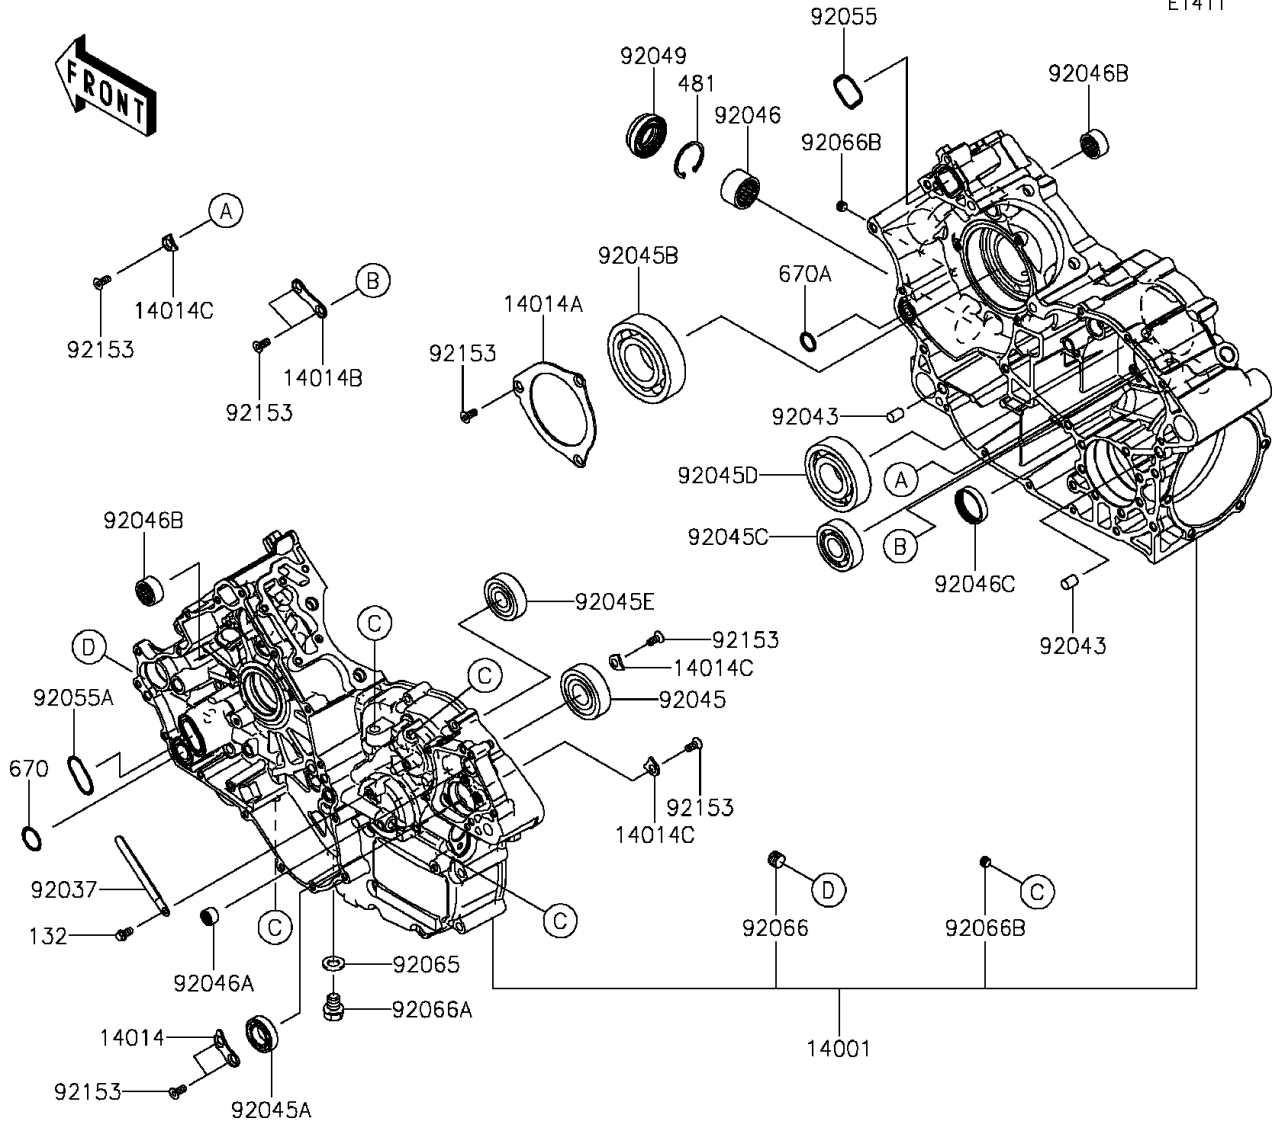

2015 Teryx4™ LE PARTS DIAGRAM

Crankcase

E1411

2015 Teryx4™ LE PARTS LIST

Crankcase

ITEM NAME	PART NUMBER	QUANTITY
BOLT-FLANGED-SMALL,6X12 (Ref # 132)	132BA0612	1
BOLT-FLANGED-SMALL,6X40 (Ref # 132A)	132BD0640	1
BOLT-FLANGED-SMALL,6X55 (Ref # 132B)	132BD0655	1
BOLT-FLANGED-SMALL,8X75 (Ref # 132C)	132BD0875	1
CIRCLIP-TYPE-C,37MM (Ref # 481)	481J3700	1
O RING,22MM (Ref # 670)	670B2022	1
O RING,16MM (Ref # 670A)	670D2016	1
GASKET,8.2X15 (Ref # 11061)	11061-0727	1
SET-CRANKCASE (Ref # 14001)	14001-0627	1
PLATE-POSITION (Ref # 14014)	14014-0553	1
PLATE-POSITION (Ref # 14014A)	14014-0554	1
PLATE-POSITION (Ref # 14014B)	14014-0555	1
PLATE-POSITION (Ref # 14014C)	14014-0557	1
CLAMP (Ref # 92037)	92037-1993	1
PIN,10X14 (Ref # 92043)	92043-1506	1
BEARING-BALL,63/22LUA (Ref # 92045)	92045-0704	1
BEARING-BALL,6904 (Ref # 92045A)	92045-0705	1
BEARING-BALL,6308YA3-T2C3 (Ref # 92045B)	92045-0706	1
BEARING-BALL,TMB304LUA (Ref # 92045C)	92045-0743	1
BEARING-BALL,63/32C3 (Ref # 92045D)	92045-1364	1
BEARING-BALL,6303LUA (Ref # 92045E)	92045-1389	1
BEARING-NEEDLE (Ref # 92046)	92046-0022	1
BEARING-NEEDLE,HK1210FM (Ref # 92046A)	92046-0034	1
BEARING-NEEDLE,BA13178ZE01 (Ref # 92046B)	92046-0048	1
BEARING-NEEDLE,7E-HKS33X38X8 (Ref # 92046C)	92046-1221	1
SEAL-OIL,25X45X9.5 (Ref # 92049)	92049-0739	1
RING-O,33X2.6 (Ref # 92055)	92055-0723	1
RING-O,31.2X2.4 (Ref # 92055A)	92055-0724	1
GASKET,12X22X2 (Ref # 92065)	92065-097	1

2015 Teryx4™ LE PARTS LIST

Crankcase

ITEM NAME	PART NUMBER	QUANTITY
PLUG,BREATHER (Ref # 92066)	92066-1035	1
PLUG,OIL DRAIN,12X15 (Ref # 92066A)	92066-1174	1
PLUG,PT1/8X7 (Ref # 92066B)	92066-1227	1
BOLT,6X15 (Ref # 92153)	92153-0848	1
BOLT,FLANGED,8X95 (Ref # 92154)	92154-0835	1