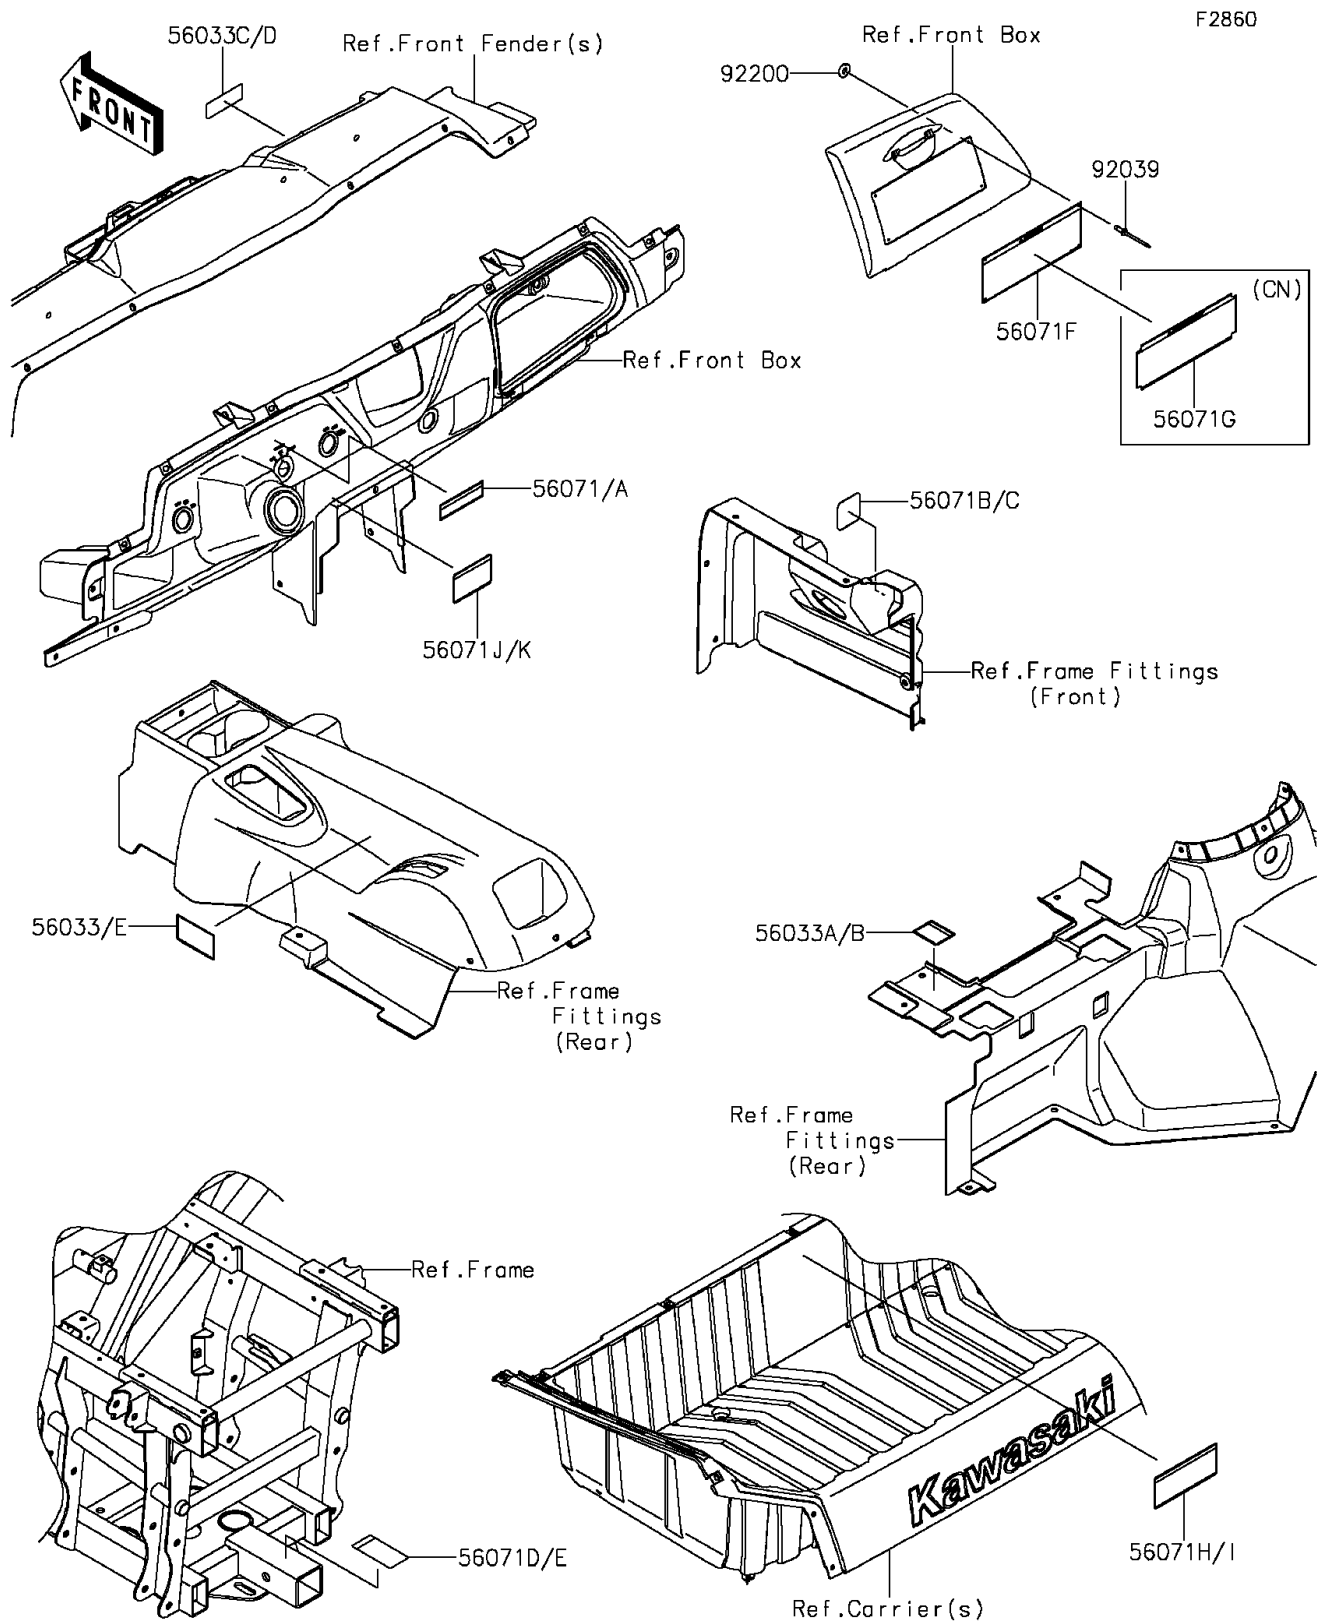

## 2015 Teryx4™ PARTS DIAGRAM

Labels

## 2015 Teryx4™ PARTS LIST

Labels

ITEM NAME	PART NUMBER	QUANTITY
LABEL-MANUAL,OIL MAINTENANCE (Ref # 56033A)	56033-0372	1
LABEL-MANUAL,AIR CLEANER (Ref # 56033C)	56033-0724	1
LABEL-MANUAL,DRIVE BELT (Ref # 56033E)	56033-0739	1
LABEL-WARNING,SHIFT CAUTION (Ref # 56071)	56071-0128	1
LABEL-WARNING,GASOLINE (Ref # 56071B)	56071-0292	1
LABEL-WARNING,TRAILER HITCH (Ref # 56071D)	56071-0333	1
LABEL-WARNING (Ref # 56071F)	56071-0378	1
LABEL-WARNING,CARGO (Ref # 56071H)	56071-0486	1
LABEL-WARNING,TIRE INFO (Ref # 56071J)	56071-0506	1
RIVET,3.2X8 (Ref # 92039)	92039-3763	1
WASHER,3.5X8X1 (Ref # 92200)	92200-1251	1
LABEL-MANUAL,DRIVE BELT (Ref # 56033)	56033-0305	1
LABEL-MANUAL,OIL MAINTENANCE (Ref # 56033B)	56033-0373	1
LABEL-MANUAL,AIR CLEANER (Ref # 56033D)	56033-0731	1
LABEL-WARNING,SHIFT CAUTION (Ref # 56071A)	56071-0129	1
LABEL-WARNING,GASOLINE (Ref # 56071C)	56071-0293	1
LABEL-WARNING,TRAILER HITCH (Ref # 56071E)	56071-0334	1
LABEL-WARNING,GENERAL (Ref # 56071G)	56071-0379	1
LABEL-WARNING,CARGO (Ref # 56071I)	56071-0487	1
LABEL-WARNING,TIRE INFO (Ref # 56071K)	56071-0507	1