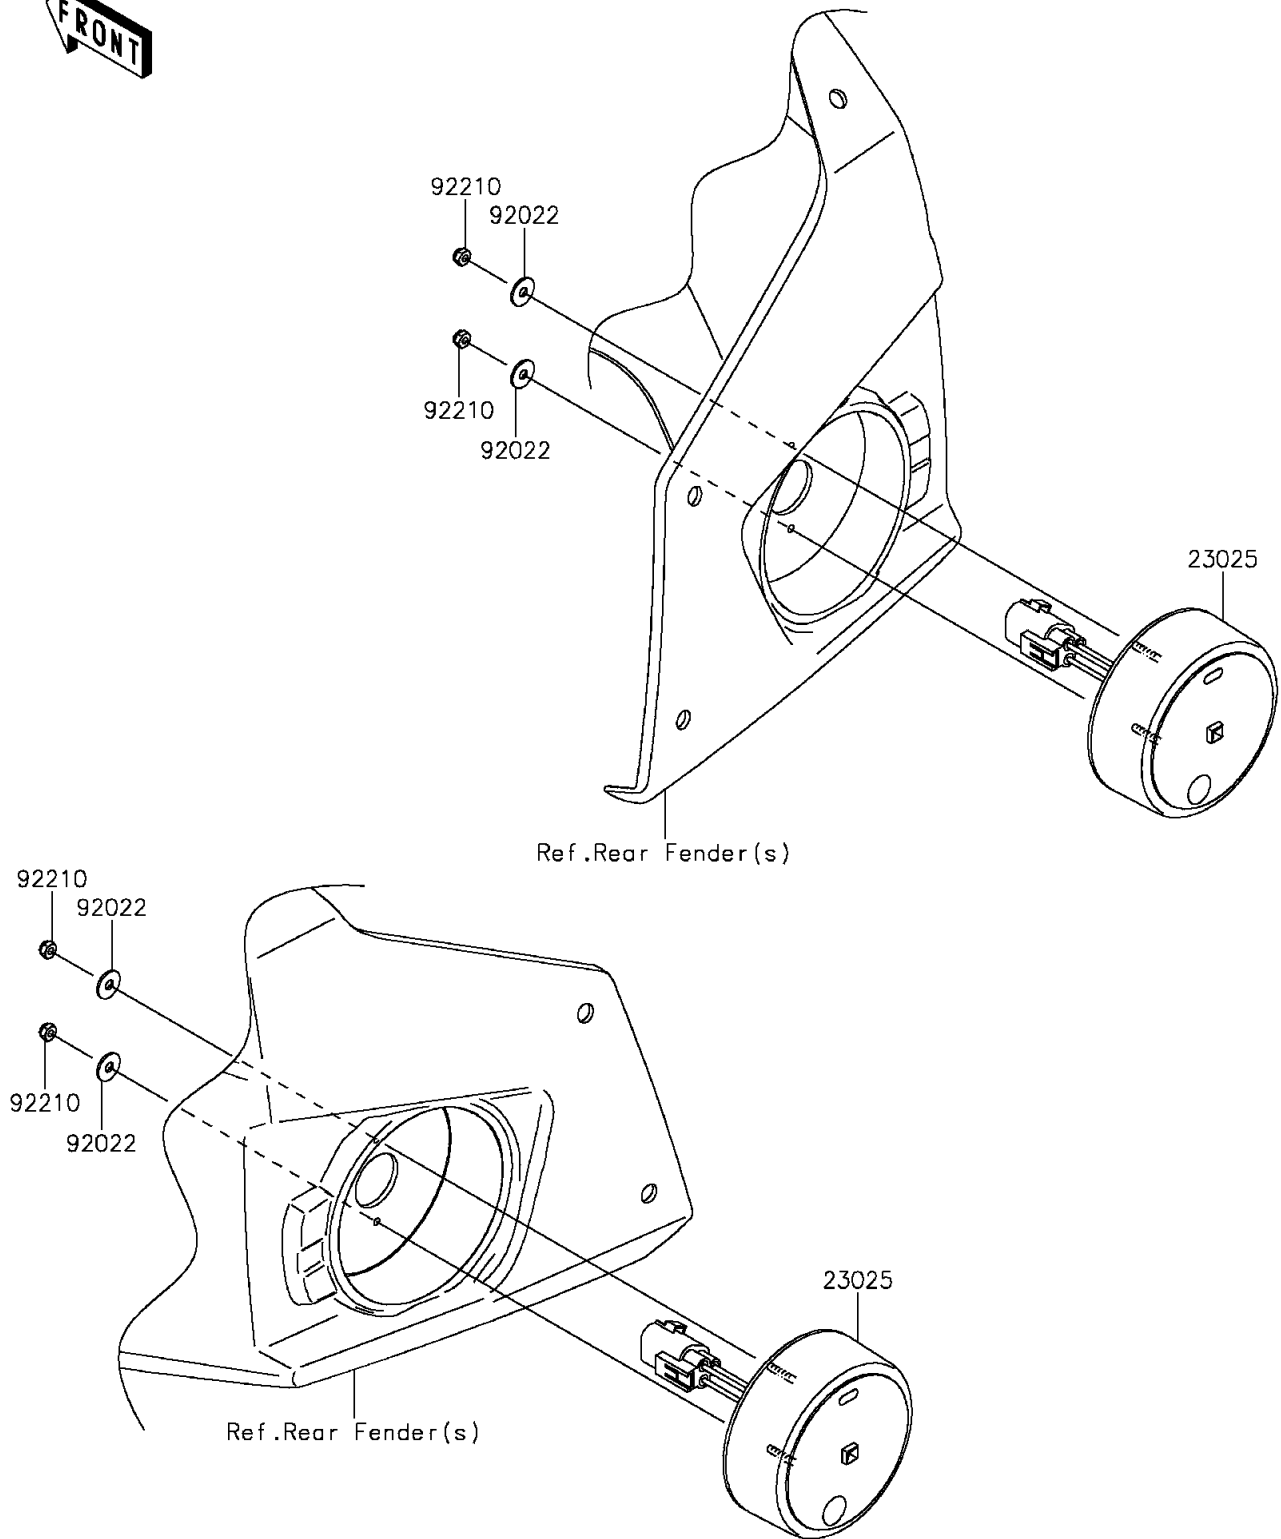

2015 Teryx4™ PARTS DIAGRAM

Taillight(s)

F2720

2015 Teryx4™ PARTS LIST

Taillight(s)

ITEM NAME	PART NUMBER	QUANTITY
LAMP-TAIL (Ref # 23025)	23025-0303	1
WASHER,4.3X12.5X1 (Ref # 92022)	92022-1949	1
NUT (Ref # 92210)	92210-0722	1