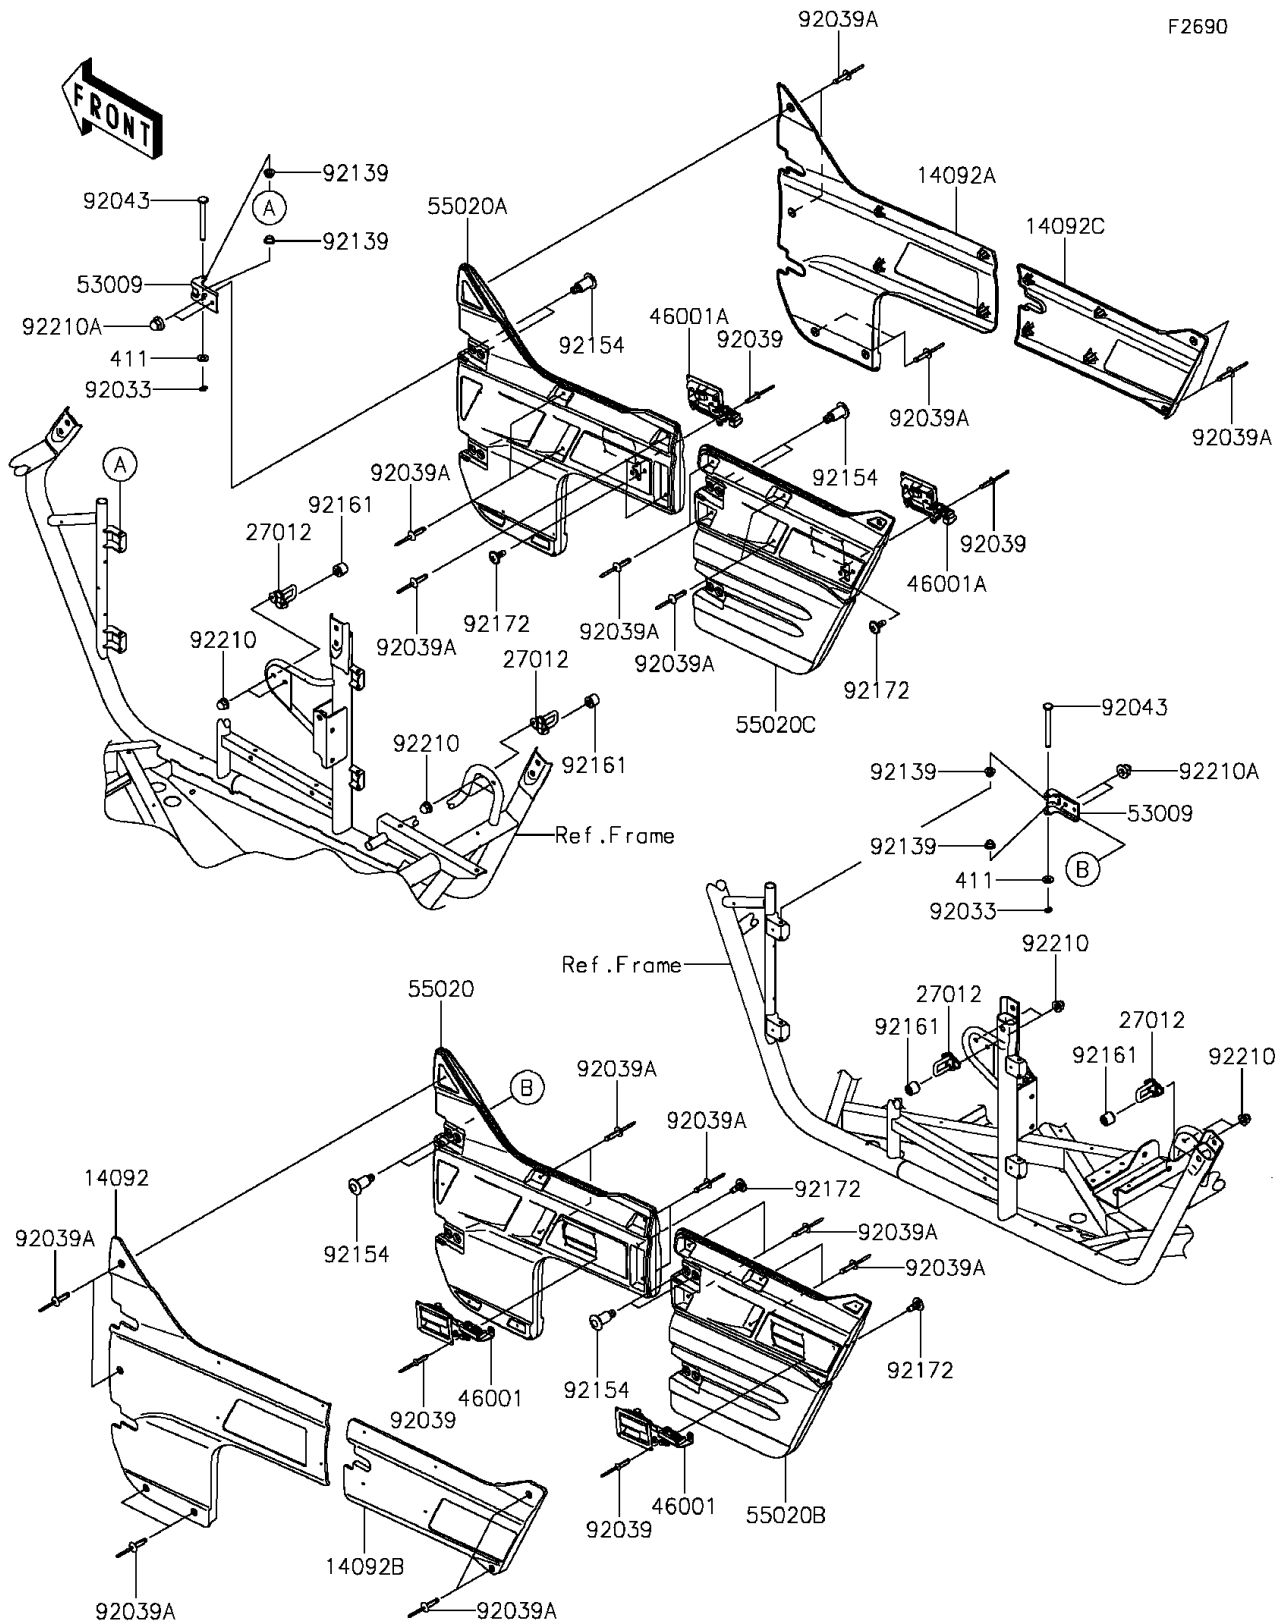

2015 Teryx4™ PARTS DIAGRAM

Door

2015 Teryx4™ PARTS LIST

Door

ITEM NAME	PART NUMBER	QUANTITY
WASHER-PLAIN,6.5X13X1 (Ref # 411)	411AB0600	1
COVER,SIDE GUARD,FR,LH,S.BLACK (Ref # 14092)	14092-0748-839	1
COVER,SIDE GUARD,FR,RH,S.BLACK (Ref # 14092A)	14092-0749-839	1
COVER,SIDE GUARD,RR,LH,S.BLACK (Ref # 14092B)	14092-0751-839	1
COVER,SIDE GUARD,RR,RH,S.BLACK (Ref # 14092C)	14092-0752-839	1
HOOK (Ref # 27012)	27012-0705	1
HANDLE-ASSY,SIDE GUARD,LH (Ref # 46001)	46001-0556	1
HANDLE-ASSY,SIDE GUARD,RH (Ref # 46001A)	46001-0557	1
HINGE (Ref # 53009)	53009-0303	1
GUARD,SIDE,FR,LH (Ref # 55020)	55020-0737	1
GUARD,SIDE,FR,RH (Ref # 55020A)	55020-0738	1
GUARD,SIDE,RR,LH (Ref # 55020B)	55020-0739	1
GUARD,SIDE,RR,RH (Ref # 55020C)	55020-0740	1
RING-SNAP (Ref # 92033)	92033-0719	1
RIVET,4.0X17.5 (Ref # 92039)	92039-0703	1
RIVET,4.9X19.8 (Ref # 92039A)	92039-0704	1
PIN,6X56 (Ref # 92043)	92043-0743	1
BUSHING,6X8X6 (Ref # 92139)	92139-0709	1
BOLT,SOCKET,8X30 (Ref # 92154)	92154-0712	1
DAMPER,9X28X24.3 (Ref # 92161)	92161-1456	1
SCREW,6X16 (Ref # 92172)	92172-0711	1
NUT,CAP,6MM (Ref # 92210)	92210-0003	1
NUT,CAP,8MM (Ref # 92210A)	92210-0488	1