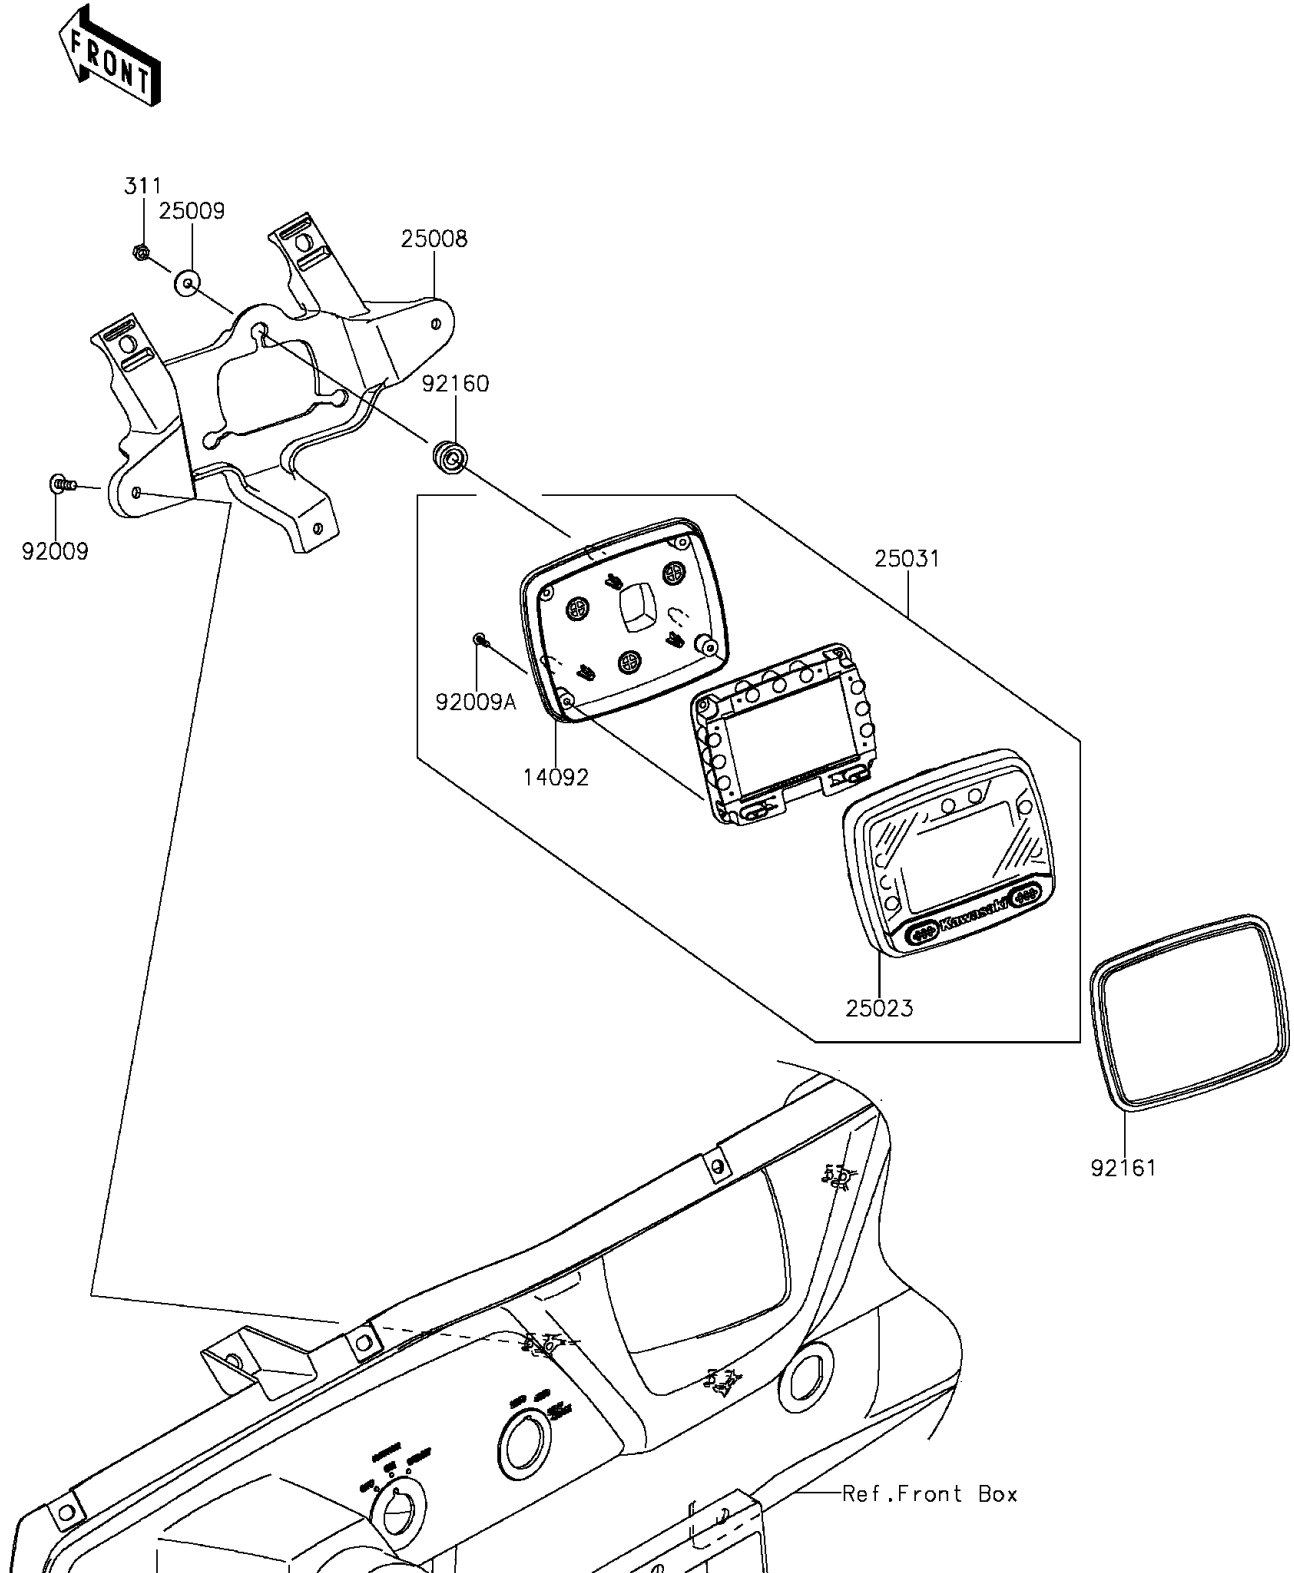

2015 Teryx4™ PARTS DIAGRAM

Meter(s)

F2530

2015 Teryx4™ PARTS LIST

Meter(s)

ITEM NAME	PART NUMBER	QUANTITY
NUT-HEX (Ref # 311)	311AB0500	1
COVER,METER,LWR (Ref # 14092)	14092-0834	1
BRACKET-METER (Ref # 25008)	25008-0305	1
WASHER,5.2X16X1.2 (Ref # 25009)	25009-004	1
COVER-METER CASE,UPP (Ref # 25023)	25023-0075	1
METER-ASSY,LCD (Ref # 25031)	25031-0471	1
SCREW,TAPPING,5X14 (Ref # 92009)	92009-1197	1
SCREW,TAPPING,3X12 (Ref # 92009A)	92009-1255	1
DAMPER (Ref # 92160)	92160-1460	1
DAMPER,METER (Ref # 92161)	92161-0906	1