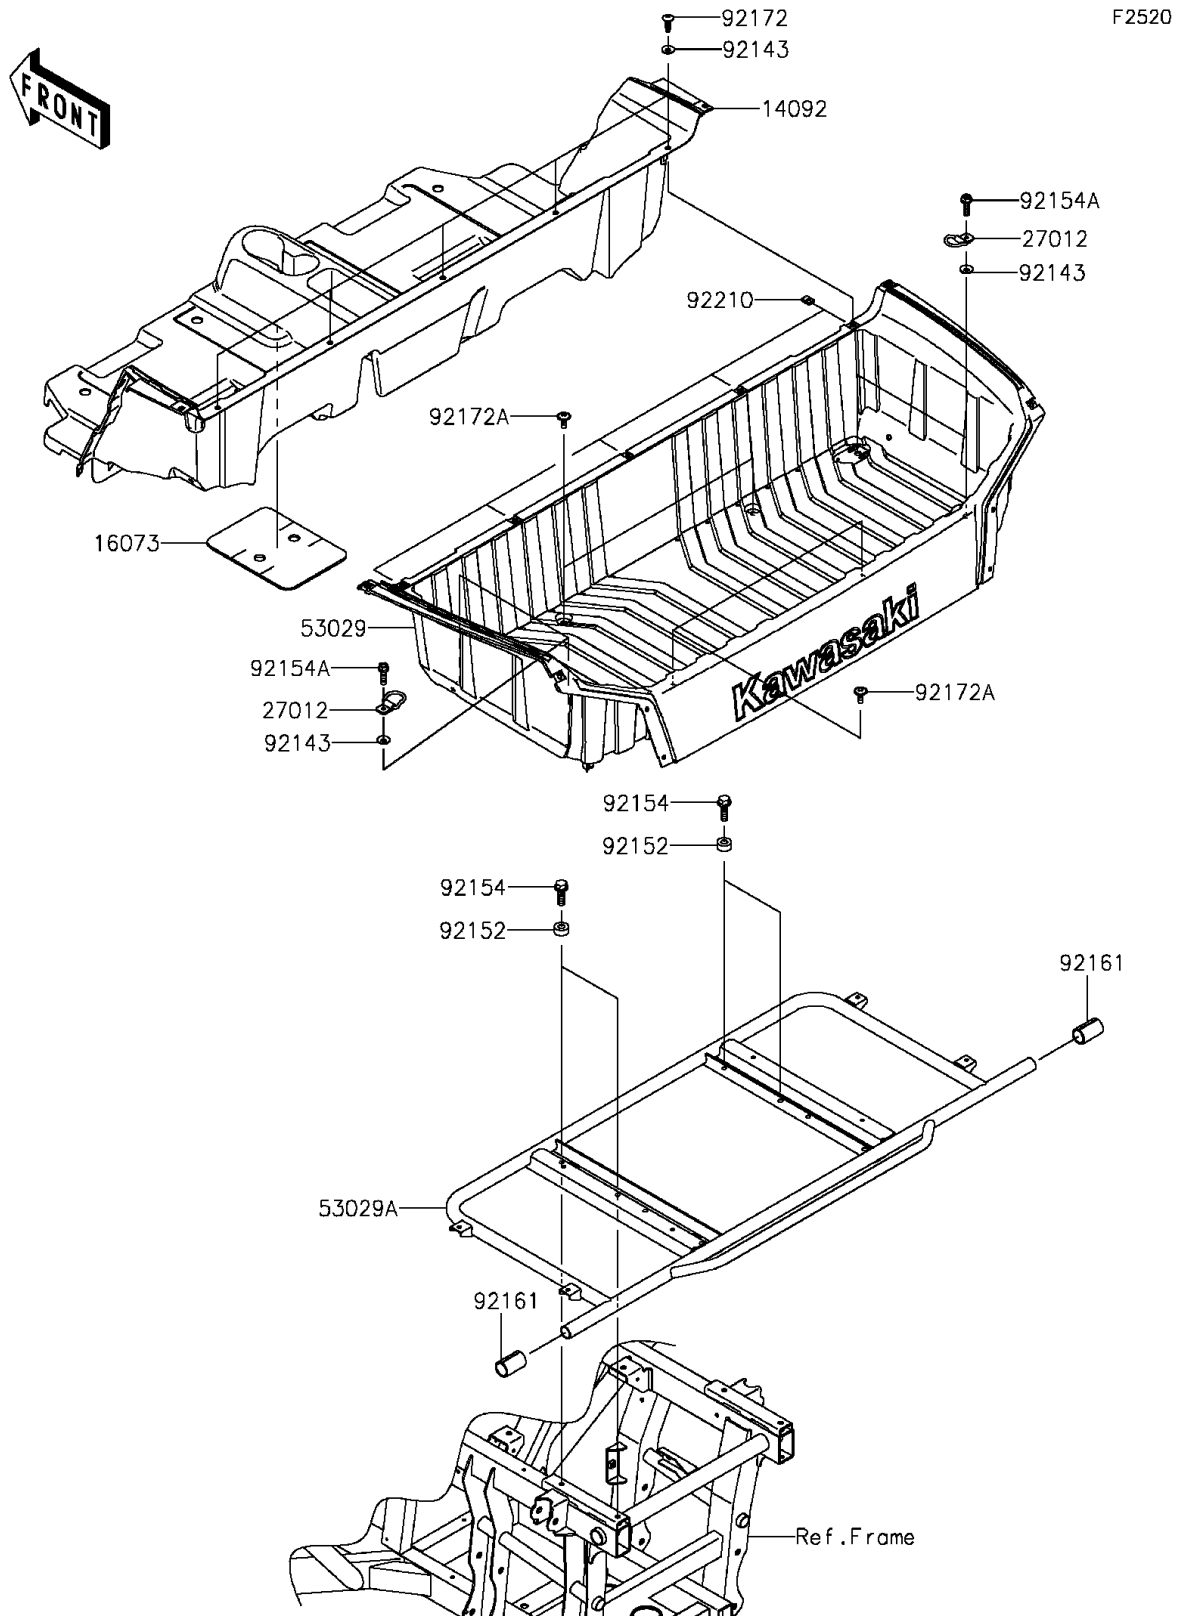

2015 Teryx4™ PARTS DIAGRAM

Carrier(s)

2015 Teryx4™ PARTS LIST

Carrier(s)

ITEM NAME	PART NUMBER	QUANTITY
COVER,RR CONSOLE (Ref # 14092)	14092-1057	1
INSULATOR,CENTER CONSOLE (Ref # 16073)	16073-0803	1
HOOK (Ref # 27012)	27012-0783	1
CARRIER (Ref # 53029)	53029-0309	1
CARRIER (Ref # 53029A)	53029-0330	1
COLLAR (Ref # 92143)	92143-1087	1
COLLAR,8.2X18X8 (Ref # 92152)	92152-1553	1
BOLT,FLANGED,8X25 (Ref # 92154)	92154-1302	1
BOLT,FLANGED,6X22 (Ref # 92154A)	92154-1356	1
DAMPER,50X79X3 (Ref # 92161)	92161-1604	1
SCREW,TAPPING,6X20 (Ref # 92172)	92172-0488	1
SCREW,6X16 (Ref # 92172A)	92172-0711	1
NUT,LEAF SPRING,6MM (Ref # 92210)	92210-0624	1