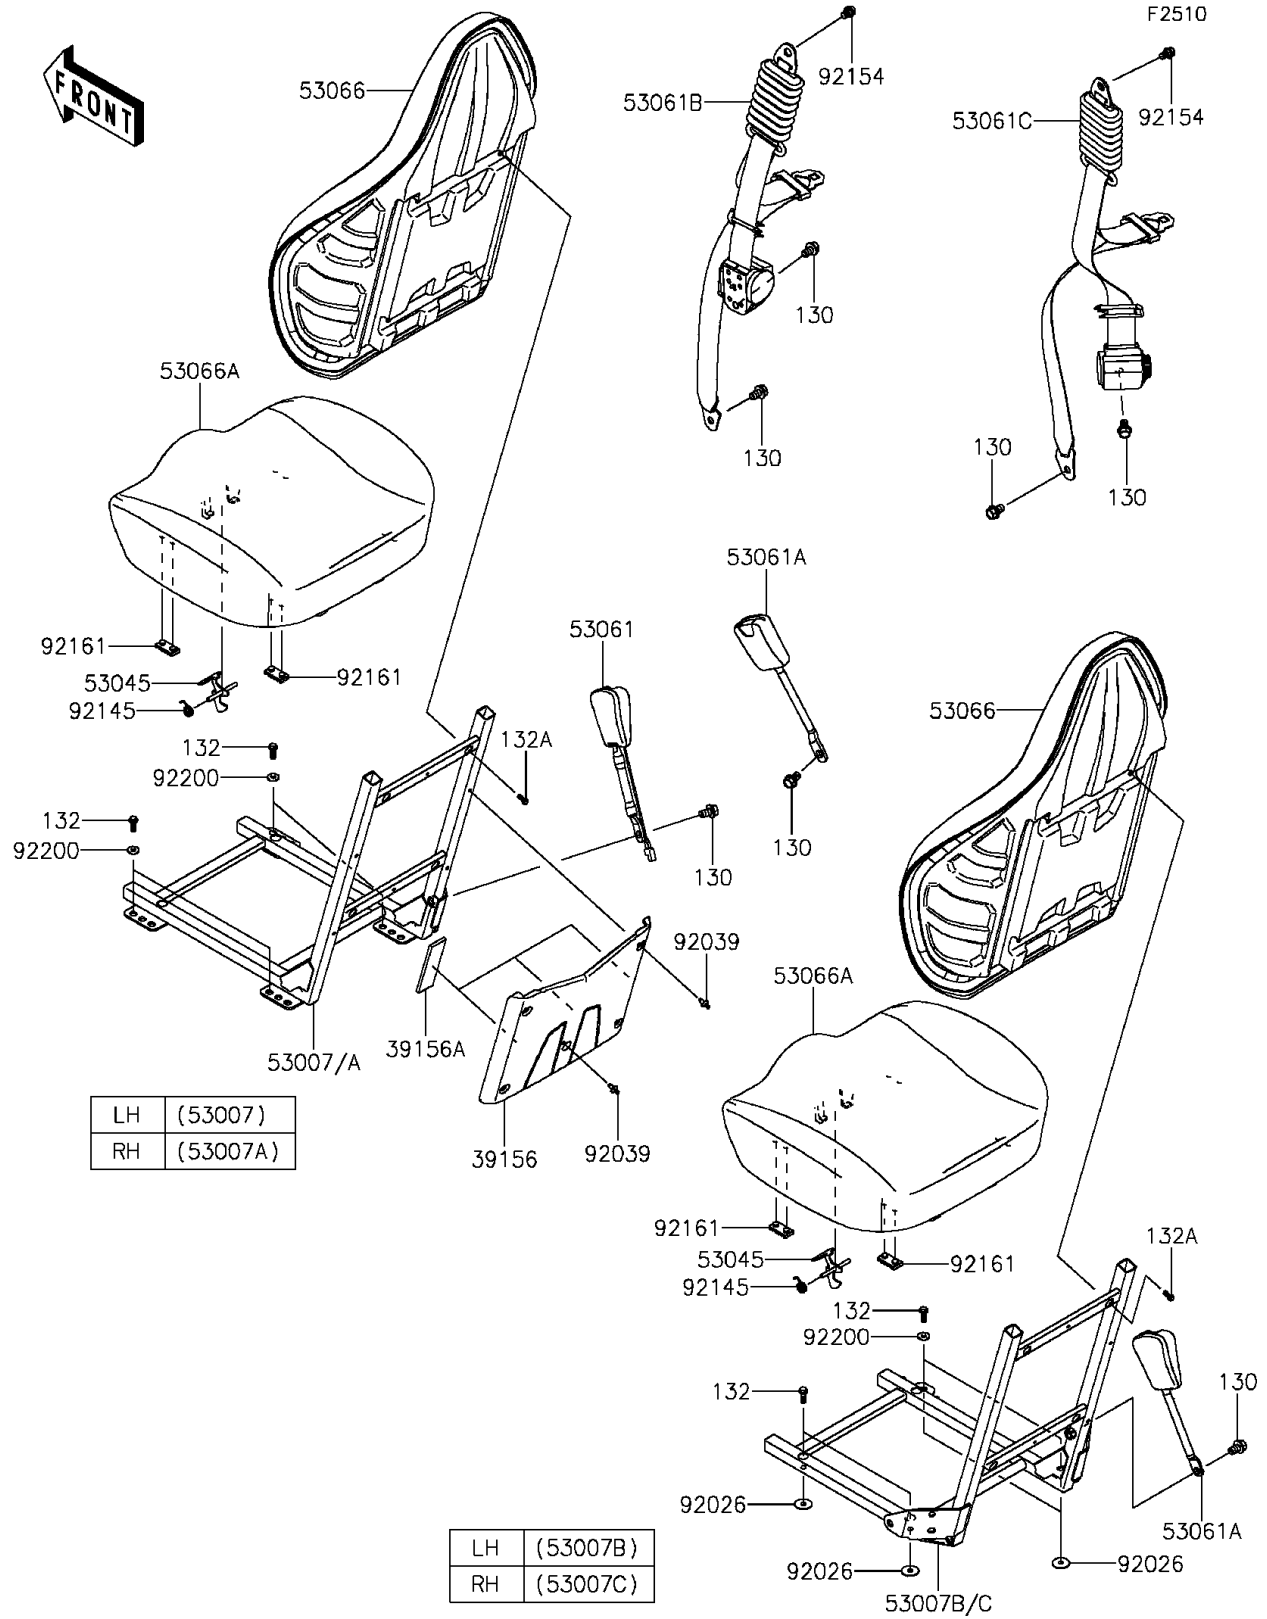

## 2015 Teryx4™ PARTS DIAGRAM

Seat

## 2015 Teryx4™ PARTS LIST

Seat

ITEM NAME	PART NUMBER	QUANTITY
BOLT-FLANGED,12X20 (Ref # 130)	130BA1220	1
BOLT-FLANGED-SMALL,8X22 (Ref # 132)	132BA0822	1
BOLT-FLANGED-SMALL,6X14 (Ref # 132A)	132BB0614	1
PAD,SEAT BACK (Ref # 39156)	39156-0805	1
PAD,FR SEAT BACK (Ref # 39156A)	39156-0929	1
FRAME-SEAT,FR,LH (Ref # 53007)	53007-0347	1
FRAME-SEAT,FR,RH (Ref # 53007A)	53007-0348	1
FRAME-SEAT,RR,LH (Ref # 53007B)	53007-0349	1
FRAME-SEAT,RR,RH (Ref # 53007C)	53007-0350	1
HOOK-ASSY (Ref # 53045)	53045-0019	1
BELT-SEAT,BUCKLE,SW. (Ref # 53061)	53061-0038	1
BELT-SEAT,BUCKLE (Ref # 53061A)	53061-0039	1
BELT-SEAT,RETRACTOR,L=2500 (Ref # 53061B)	53061-0040	1
BELT-SEAT,RETRACTOR,L=2650 (Ref # 53061C)	53061-0041	1
SEAT-ASSY,BACK,BLACK/SILVER (Ref # 53066)	53066-0394-41H	1
SEAT-ASSY,BOTTOM,SILVER/BLACK (Ref # 53066A)	53066-0420-13Z	1
SPACER,8.6X30X4.5 (Ref # 92026)	92026-0714	1
RIVET,FASTENER (Ref # 92039)	92039-0713	1
SPRING,SEAT LATCH (Ref # 92145)	92145-0022	1
BOLT,10X16 (Ref # 92154)	92154-1136	1
DAMPER,SEAT (Ref # 92161)	92161-1489	1
WASHER,8.2X20.0X2.5 (Ref # 92200)	92200-0205	1