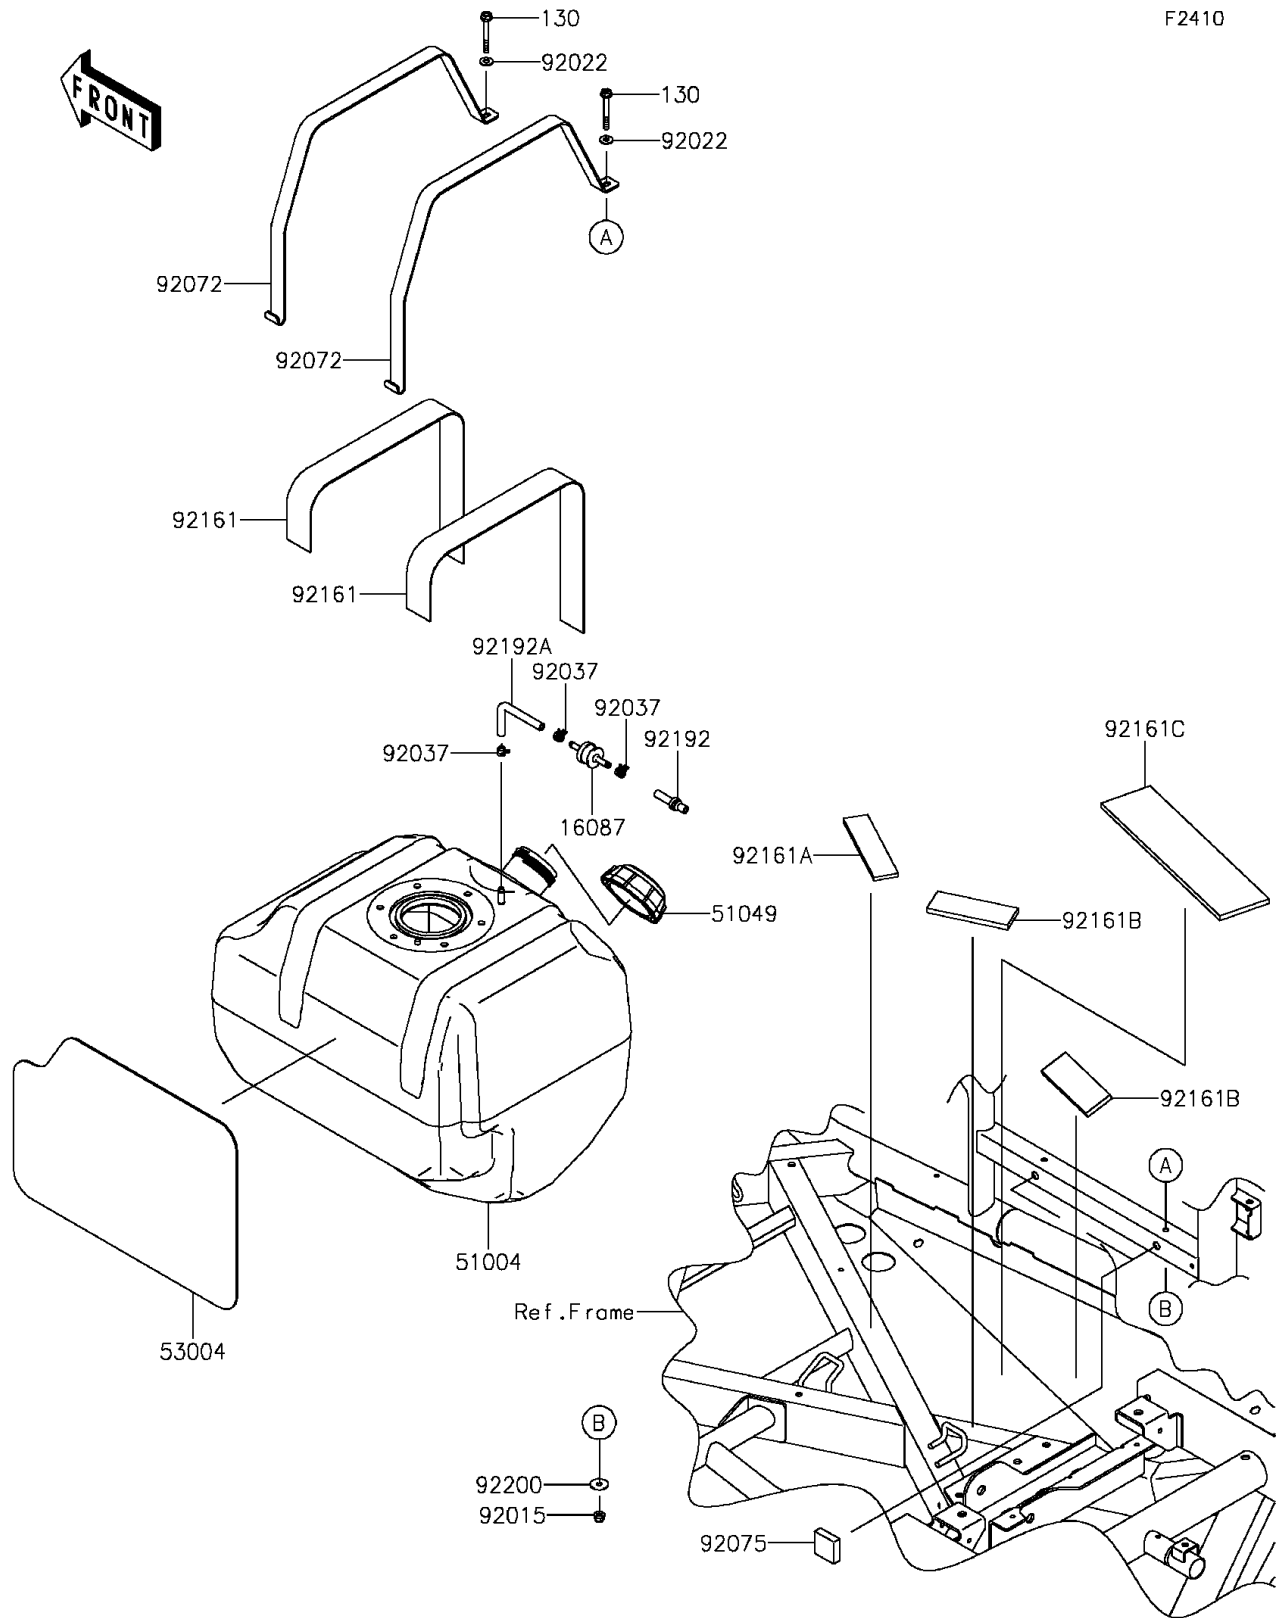

## 2015 Teryx4™ PARTS DIAGRAM

Fuel Tank

## 2015 Teryx4™ PARTS LIST

Fuel Tank

ITEM NAME	PART NUMBER	QUANTITY
BOLT-FLANGED,6X50 (Ref # 130)	130BA0650	1
VALVE-CHECK (Ref # 16087)	16087-0703	1
TANK-FUEL (Ref # 51004)	51004-0002	1
CAP-TANK,FUEL (Ref # 51049)	51049-0718	1
MAT (Ref # 53004)	53004-0554	1
NUT,LOCK,FLANGED,6MM (Ref # 92015)	92015-1339	1
WASHER,7X16X1.2 (Ref # 92022)	92022-1344	1
CLAMP,TUBE (Ref # 92037)	92037-1461	1
BAND,FUEL TANK (Ref # 92072)	92072-0704	1
DAMPER (Ref # 92075)	92075-1882	1
DAMPER,FUEL TANK (Ref # 92161)	92161-0794	1
DAMPER,31.1X130X5 (Ref # 92161A)	92161-0936	1
DAMPER,38X105X7 (Ref # 92161B)	92161-0948	1
DAMPER,70X280X7 (Ref # 92161C)	92161-1452	1
TUBE,FRAME PIPE-CHECK VALVE (Ref # 92192)	92192-0068	1
TUBE,VENT (Ref # 92192A)	92192-0949	1
WASHER,6.5X22X1.6 (Ref # 92200)	92200-1087	1