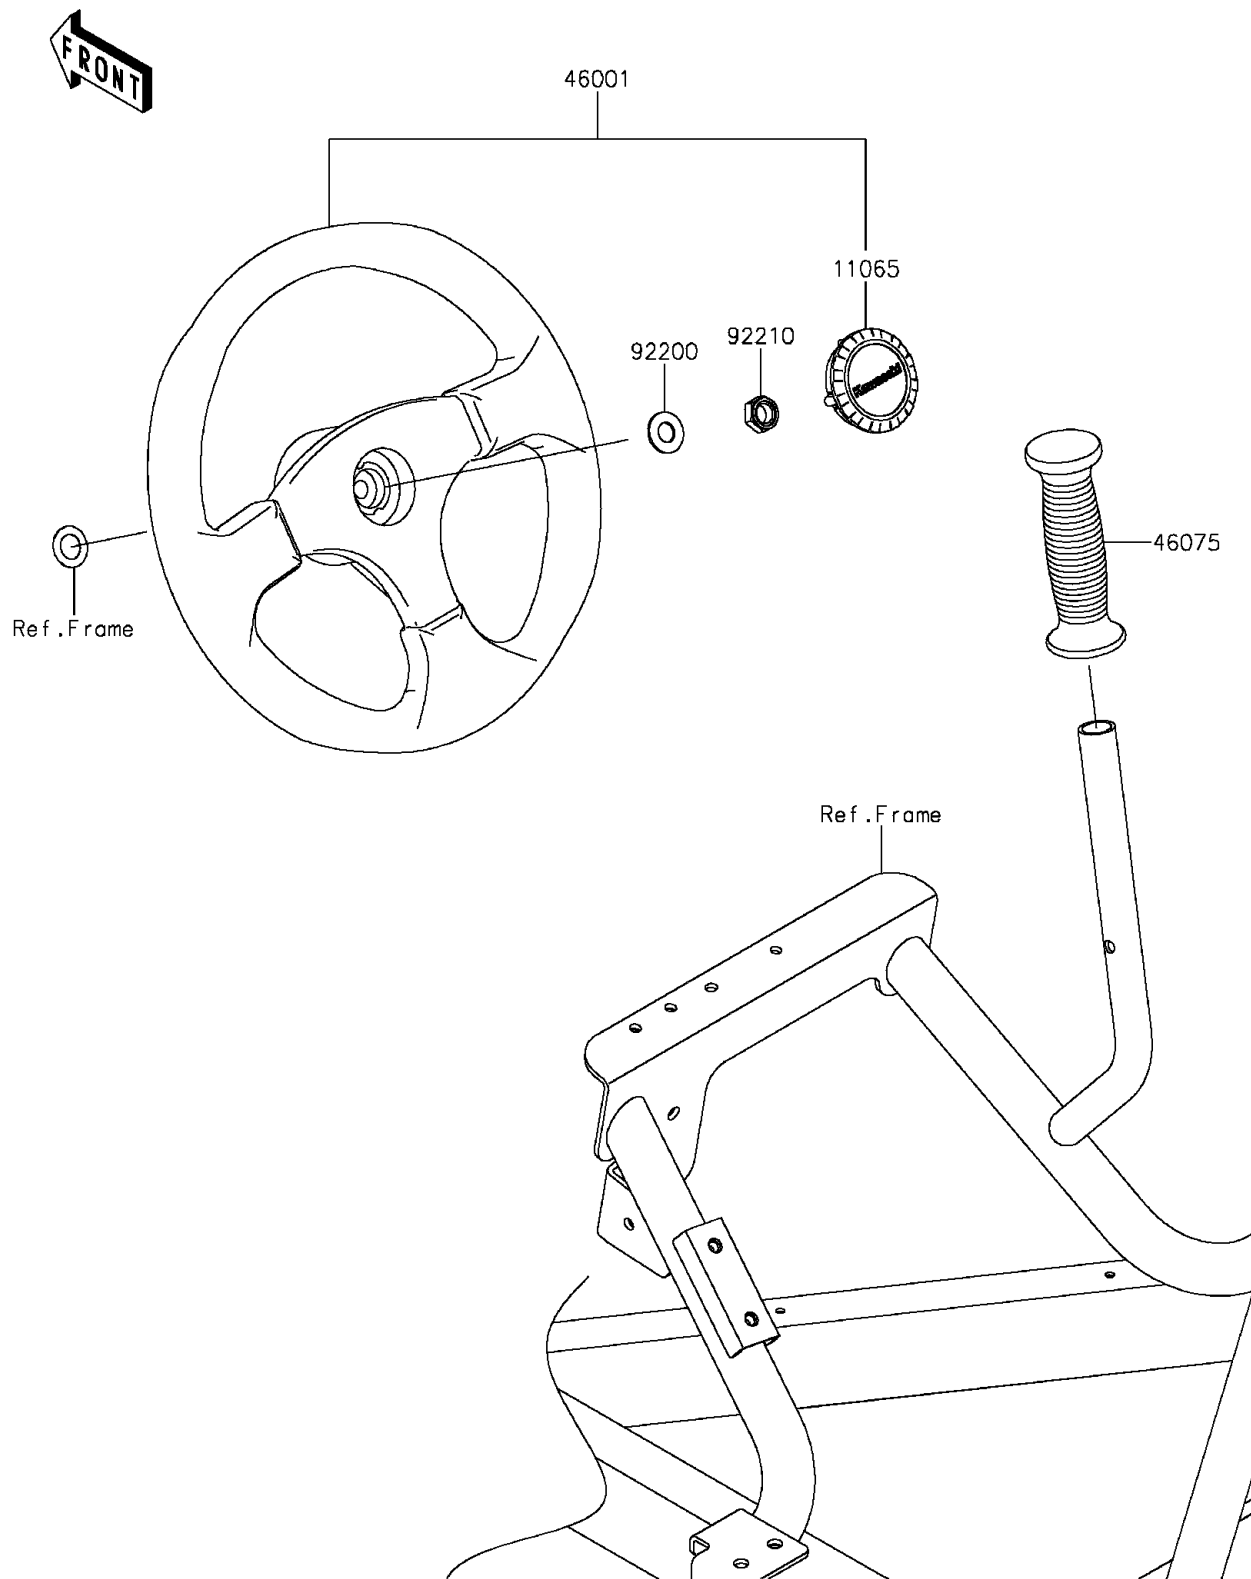

2015 Teryx4™ PARTS DIAGRAM

Steering Wheel

F2311

2015 Teryx4™ PARTS LIST

Steering Wheel

ITEM NAME	PART NUMBER	QUANTITY
CAP,HANDLE (Ref # 11065)	11065-0171	1
HANDLE-ASSY (Ref # 46001)	46001-0001	1
GRIP (Ref # 46075)	46075-0582	1
WASHER,12.1X25X1.6 (Ref # 92200)	92200-0455	1
NUT,LOCK,12MM (Ref # 92210)	92210-1249	1