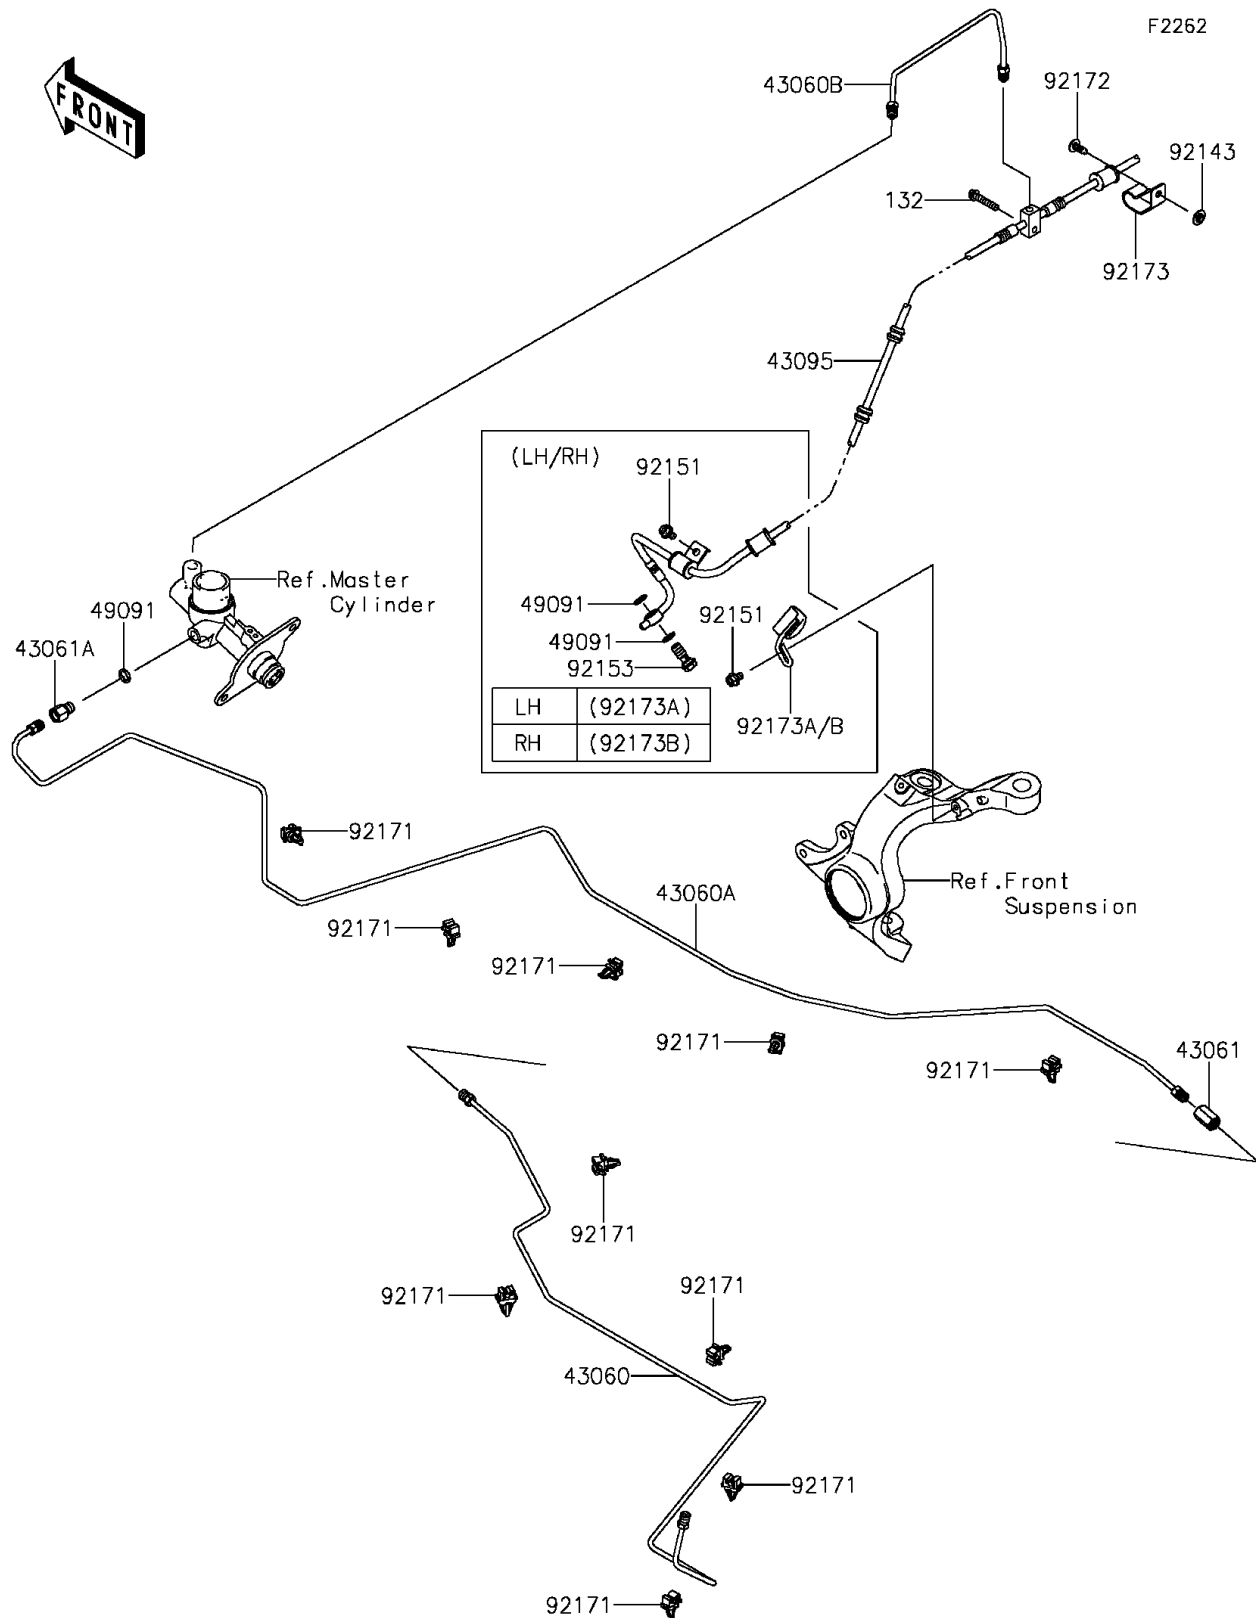

2015 Teryx4™ PARTS DIAGRAM

Brake Piping

2015 Teryx4™ PARTS LIST

Brake Piping

| ITEM NAME | PART NUMBER | QUANTITY |
|-----------------------------------------|-------------|----------|
| BOLT-FLANGED-SMALL,6X30 (Ref # 132) | 132BA0630 | 1 |
| PIPE-BRAKE,JOINT-BRAKE (Ref # 43060) | 43060-0311 | 1 |
| PIPE-BRAKE,M/C-JOINT (Ref # 43060A) | 43060-0316 | 1 |
| PIPE-BRAKE,M/C-FR JOINT (Ref # 43060B) | 43060-0320 | 1 |
| JOINT-BRAKE (Ref # 43061) | 43061-0003 | 1 |
| JOINT-BRAKE,M/C (Ref # 43061A) | 43061-0302 | 1 |
| HOSE-BRAKE (Ref # 43095) | 43095-0618 | 1 |
| WASHER-SEAL,10.1X14.5X1.5 (Ref # 49091) | 49091-0001 | 1 |
| COLLAR (Ref # 92143) | 92143-1087 | 1 |
| BOLT,6X10 (Ref # 92151) | 92151-1344 | 1 |
| BOLT,OIL,L=23 (Ref # 92153) | 92153-0627 | 1 |
| CLAMP (Ref # 92171) | 92171-0805 | 1 |
| SCREW,TAPPING,6X16 (Ref # 92172) | 92172-0739 | 1 |
| CLAMP (Ref # 92173) | 92173-0930 | 1 |
| CLAMP,LH (Ref # 92173A) | 92173-0934 | 1 |
| CLAMP,RH (Ref # 92173B) | 92173-0935 | 1 |