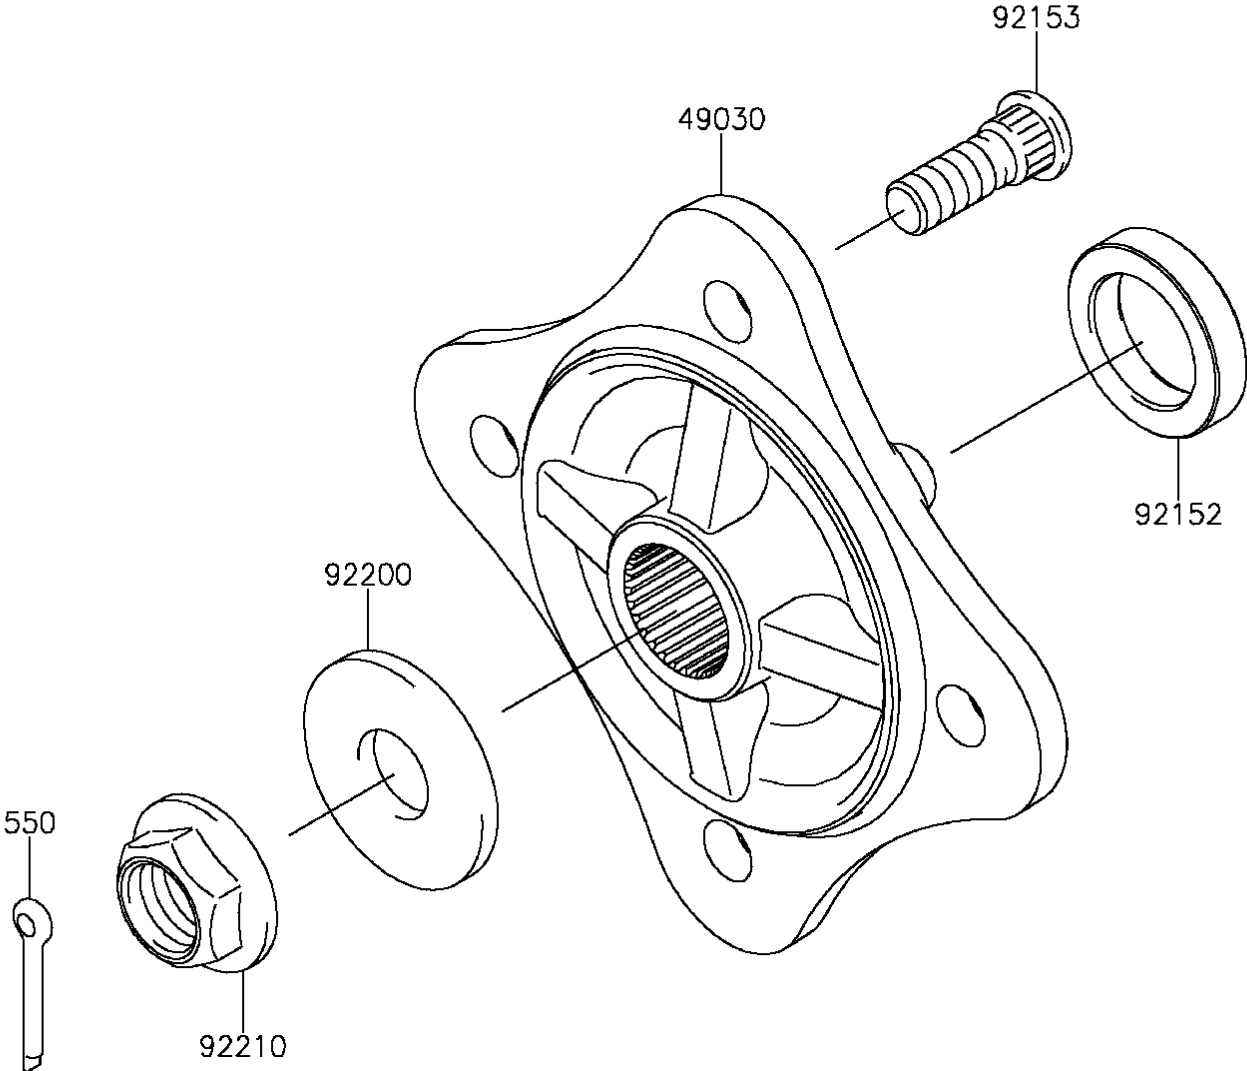

2015 Teryx4™ PARTS DIAGRAM

Rear Hubs/Brakes

F2240

2015 Teryx4™ PARTS LIST

Rear Hubs/Brakes

ITEM NAME	PART NUMBER	QUANTITY
PIN-COTTER,4.0X30 (Ref # 550)	550AA4030	1
HUB,RR (Ref # 49030)	49030-0561	1
COLLAR,30.1X44X9 (Ref # 92152)	92152-1700	1
BOLT,12MM (Ref # 92153)	92153-1915	1
WASHER,20.3X52X4.5 (Ref # 92200)	92200-0130	1
NUT,FLANGED,20MM (Ref # 92210)	92210-2093	1