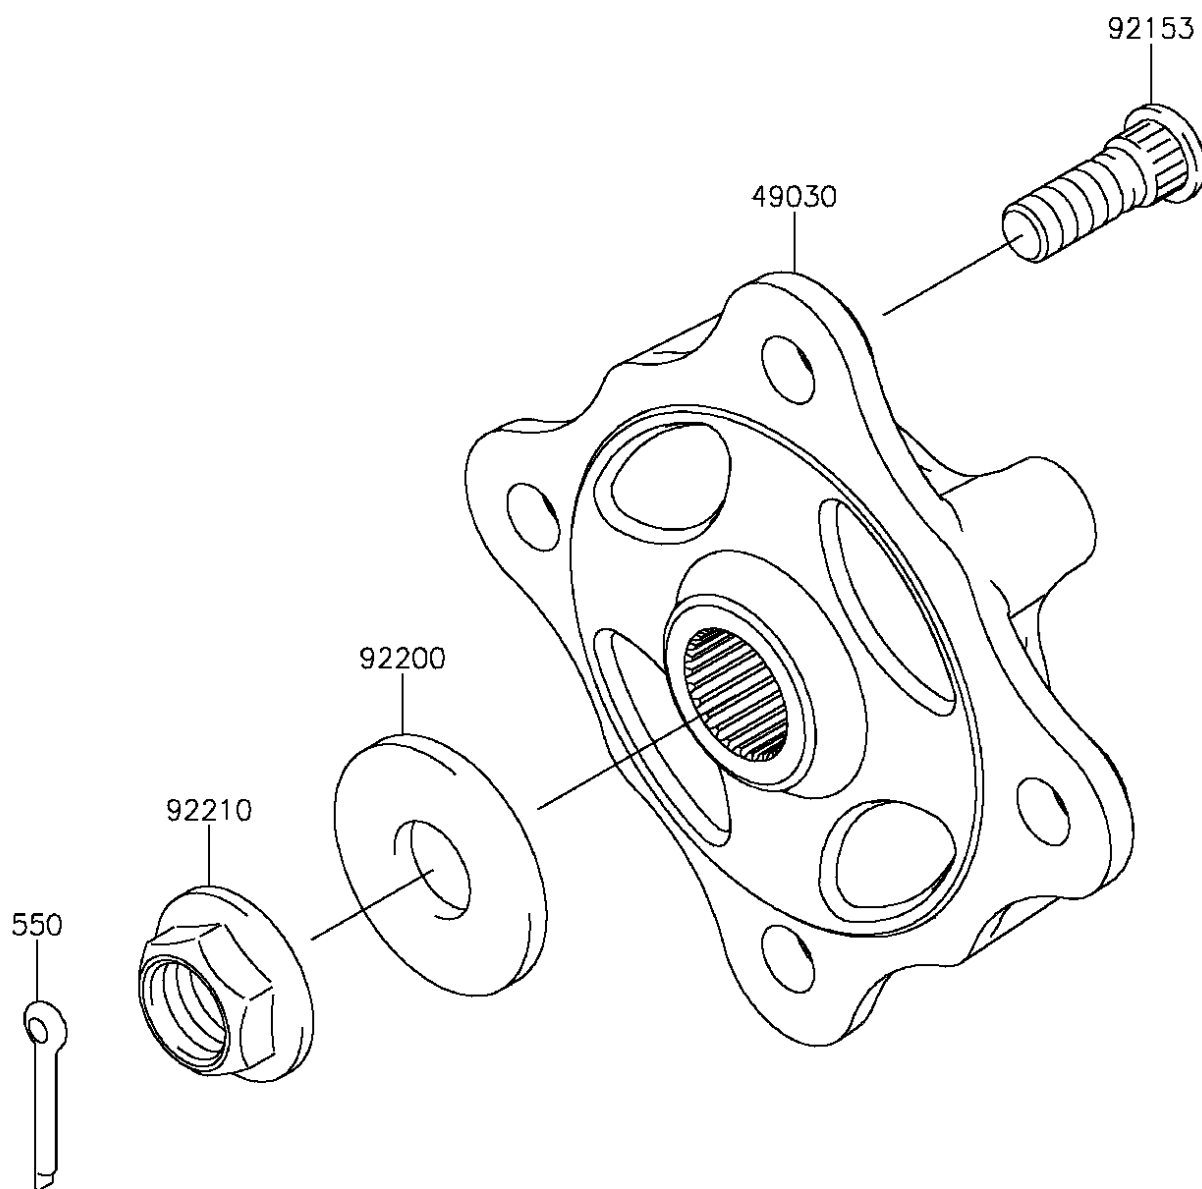

2015 Teryx4™ PARTS DIAGRAM

Front Hubs/Brakes

F2230

2015 Teryx4™ PARTS LIST

Front Hubs/Brakes

ITEM NAME	PART NUMBER	QUANTITY
PIN-COTTER,4.0X30 (Ref # 550)	550AA4030	1
HUB,FR (Ref # 49030)	49030-0560	1
BOLT,12MM (Ref # 92153)	92153-1915	1
WASHER,20.3X52X4.5 (Ref # 92200)	92200-0130	1
NUT,FLANGED,20MM (Ref # 92210)	92210-2093	1