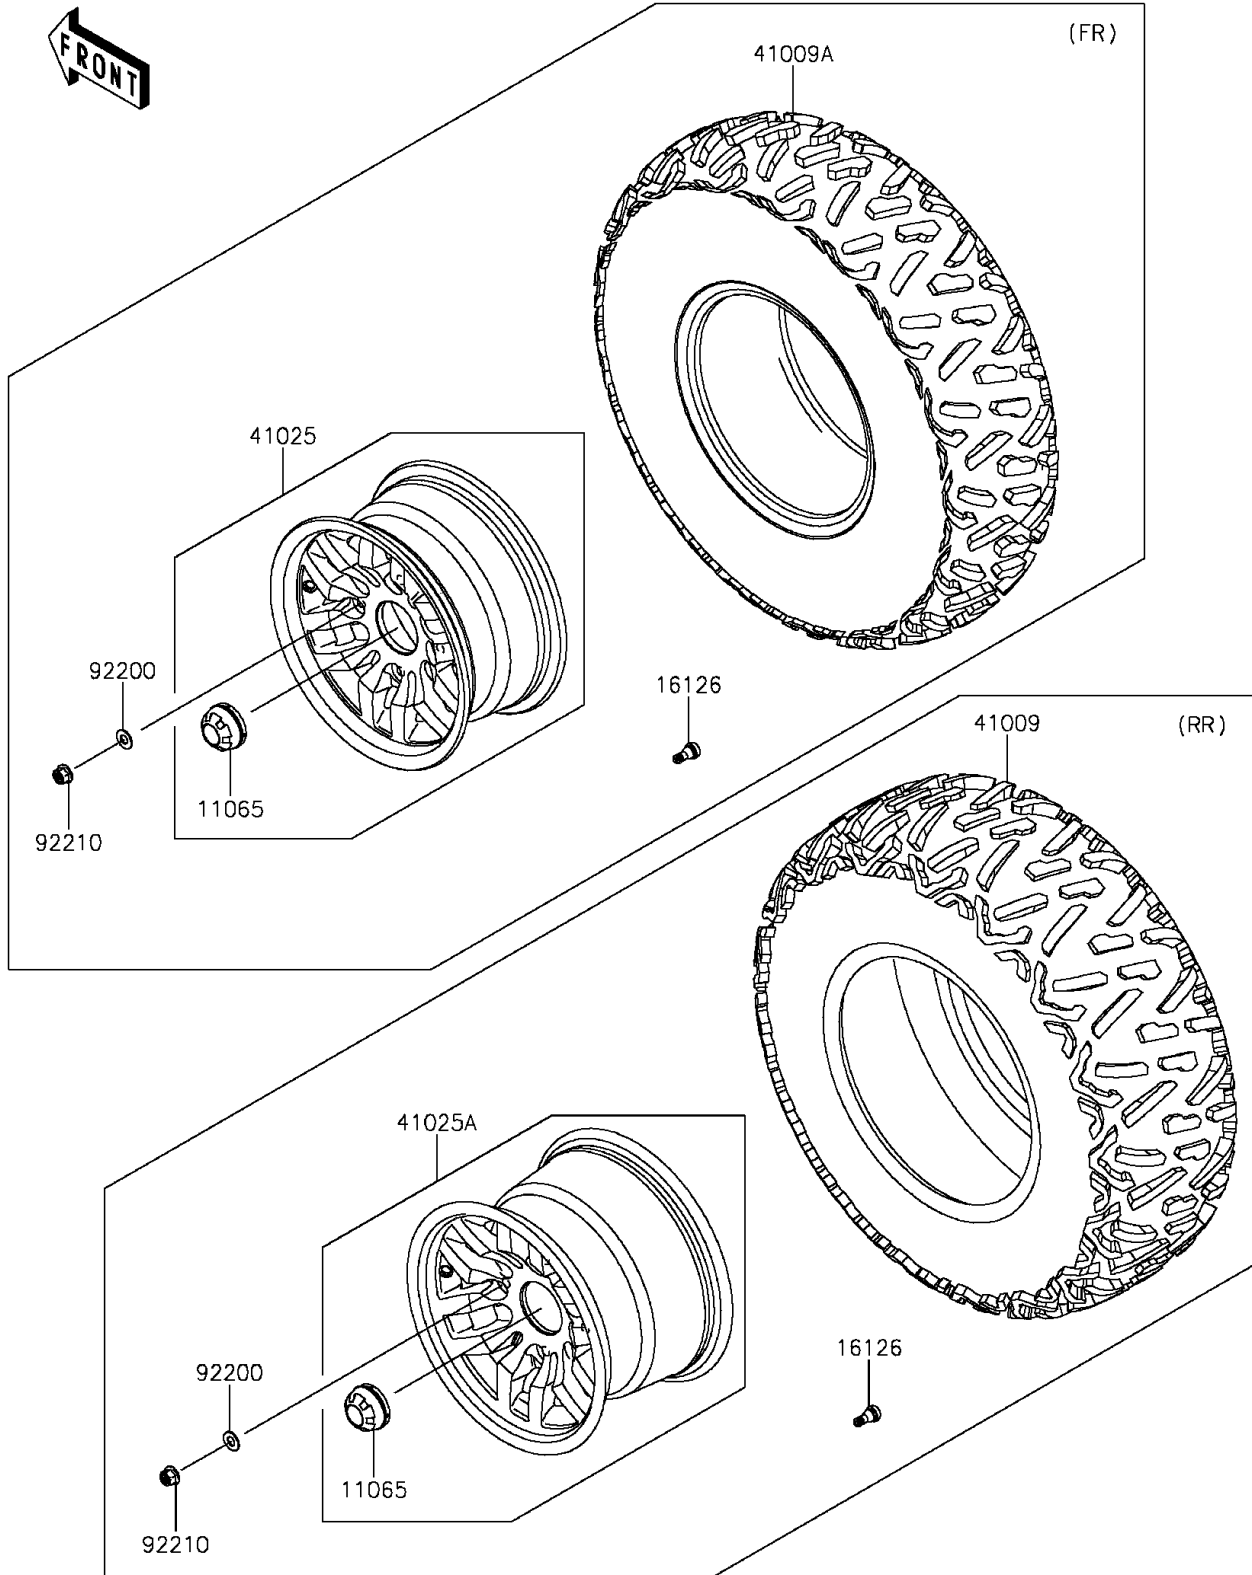

2015 Teryx4™ PARTS DIAGRAM

Wheels/Tires

F2210

2015 Teryx4™ PARTS LIST

Wheels/Tires

ITEM NAME	PART NUMBER	QUANTITY
CAP,WHEEL (Ref # 11065)	11065-0321	1
VALVE (Ref # 16126)	16126-4001	1
TIRE,RR,26X11.00-12,MU10 (Ref # 41009)	41009-0506	1
TIRE,FR,26X9.00R12 6PLY,BIGHORN2 (Ref # 41009A)	41009-0511	1
RIM,FR,12X6.0AT,WHL BLK+CAP (Ref # 41025)	41025-0138-31G	1
RIM,RR,12X8.0AT,WHL BLK+CAP (Ref # 41025A)	41025-0139-31G	1
WASHER,12.1X25X1.6 (Ref # 92200)	92200-0455	1
NUT,12MM (Ref # 92210)	92210-0603	1