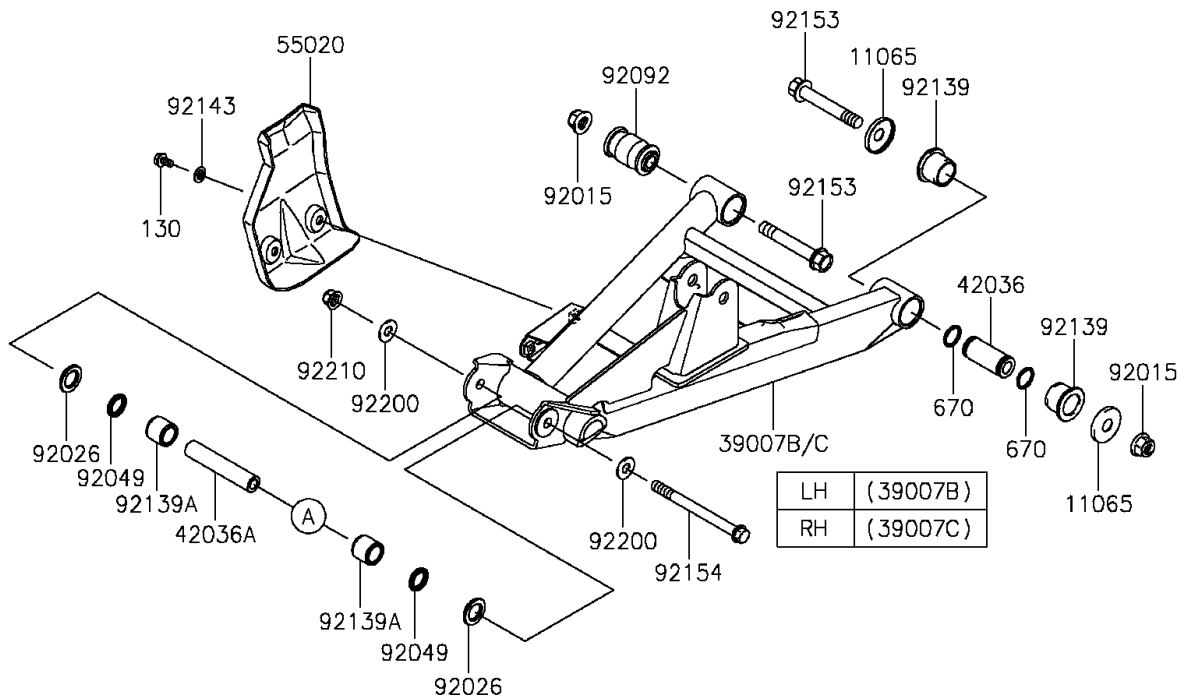

## 2015 Teryx4™ PARTS DIAGRAM

Rear Suspension

F2153

## 2015 Teryx4™ PARTS LIST

Rear Suspension

ITEM NAME	PART NUMBER	QUANTITY
BOLT-FLANGED,6X12 (Ref # 130)	130BA0612	1
CIRCLIP (Ref # 481)	481J6200	1
O RING,18MM (Ref # 670)	670B2018	1
CAP (Ref # 11065)	11065-0253	1
ARM-SUSP,RR,UPP,LH,BLACK (Ref # 39007)	39007-0345-10	1
ARM-SUSP,RR,UPP,RH,BLACK (Ref # 39007A)	39007-0346-10	1
ARM-SUSP,RR,LWR,LH,BLACK (Ref # 39007B)	39007-0347-10	1
ARM-SUSP,RR,LWR,RH,BLACK (Ref # 39007C)	39007-0348-10	1
KNUCKLE,RR (Ref # 39186)	39186-0316	1
SLEEVE (Ref # 42036)	42036-0062	1
SLEEVE,10X17X88 (Ref # 42036A)	42036-0710	1
GUARD,REAR ARM (Ref # 55020)	55020-0805	1
NUT,LOCK,FLANGED,12MM (Ref # 92015)	92015-1433	1
SPACER,17X28.6X3 (Ref # 92026)	92026-0746	1
BEARING-BALL,30X62X40 (Ref # 92045)	92045-0739	1
SEAL-OIL,17X24X3 (Ref # 92049)	92049-0726	1
BUSHING-RUBBER (Ref # 92092)	92092-0555	1
BUSHING (Ref # 92139)	92139-0231	1
BUSHING,17X24X21.5 (Ref # 92139A)	92139-0736	1
COLLAR (Ref # 92143)	92143-1087	1
BOLT,FLANGED,12X76.5 (Ref # 92153)	92153-1733	1
BOLT,FLANGED,10X117 (Ref # 92154)	92154-0743	1
WASHER,10.3X23X1.6 (Ref # 92200)	92200-2009	1
NUT,LOCK,FLANGED,10MM (Ref # 92210)	92210-1080	1