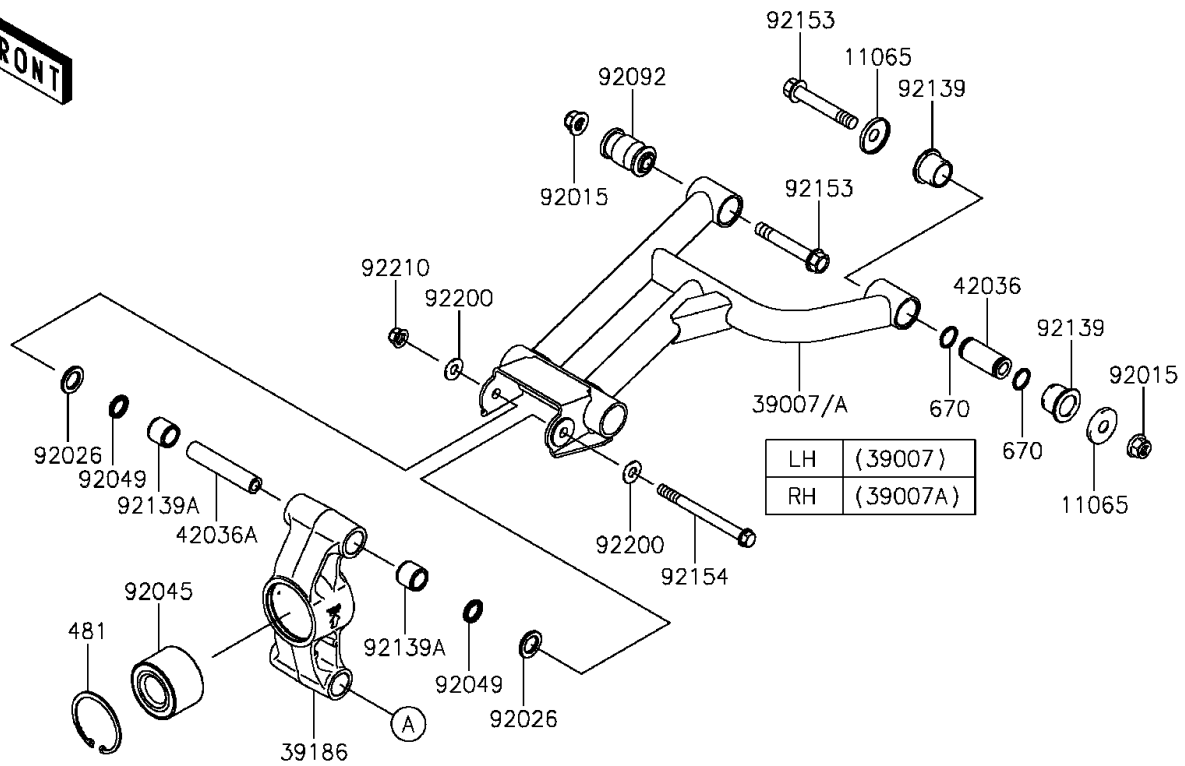

## 2015 Teryx4™ PARTS DIAGRAM

Rear Suspension

F2153

## 2015 Teryx4™ PARTS LIST

Rear Suspension

ITEM NAME	PART NUMBER	QUANTITY
BOLT-FLANGED,6X12 (Ref # 130)	130BA0612	1
CIRCLIP (Ref # 481)	481J6200	1
O RING,18MM (Ref # 670)	670B2018	1
CAP (Ref # 11065)	11065-0253	1
ARM-SUSP,RR,UPP,LH,BLACK (Ref # 39007)	39007-0345-10	1
ARM-SUSP,RR,UPP,RH,BLACK (Ref # 39007A)	39007-0346-10	1
ARM-SUSP,RR,LWR,LH,BLACK (Ref # 39007B)	39007-0347-10	1
ARM-SUSP,RR,LWR,RH,BLACK (Ref # 39007C)	39007-0348-10	1
KNUCKLE,RR (Ref # 39186)	39186-0316	1
SLEEVE (Ref # 42036)	42036-0062	1
SLEEVE,10X17X88 (Ref # 42036A)	42036-0710	1
GUARD,REAR ARM (Ref # 55020)	55020-0805	1
NUT,LOCK,FLANGED,12MM (Ref # 92015)	92015-1433	1
SPACER,17X28.6X3 (Ref # 92026)	92026-0746	1
BEARING-BALL,30X62X40 (Ref # 92045)	92045-0739	1
SEAL-OIL,17X24X3 (Ref # 92049)	92049-0726	1
BUSHING-RUBBER (Ref # 92092)	92092-0555	1
BUSHING (Ref # 92139)	92139-0231	1
BUSHING,17X24X21.5 (Ref # 92139A)	92139-0736	1
COLLAR (Ref # 92143)	92143-1087	1
BOLT,FLANGED,12X76.5 (Ref # 92153)	92153-1733	1
BOLT,FLANGED,10X117 (Ref # 92154)	92154-0743	1
WASHER,10.3X23X1.6 (Ref # 92200)	92200-2009	1
NUT,LOCK,FLANGED,10MM (Ref # 92210)	92210-1080	1