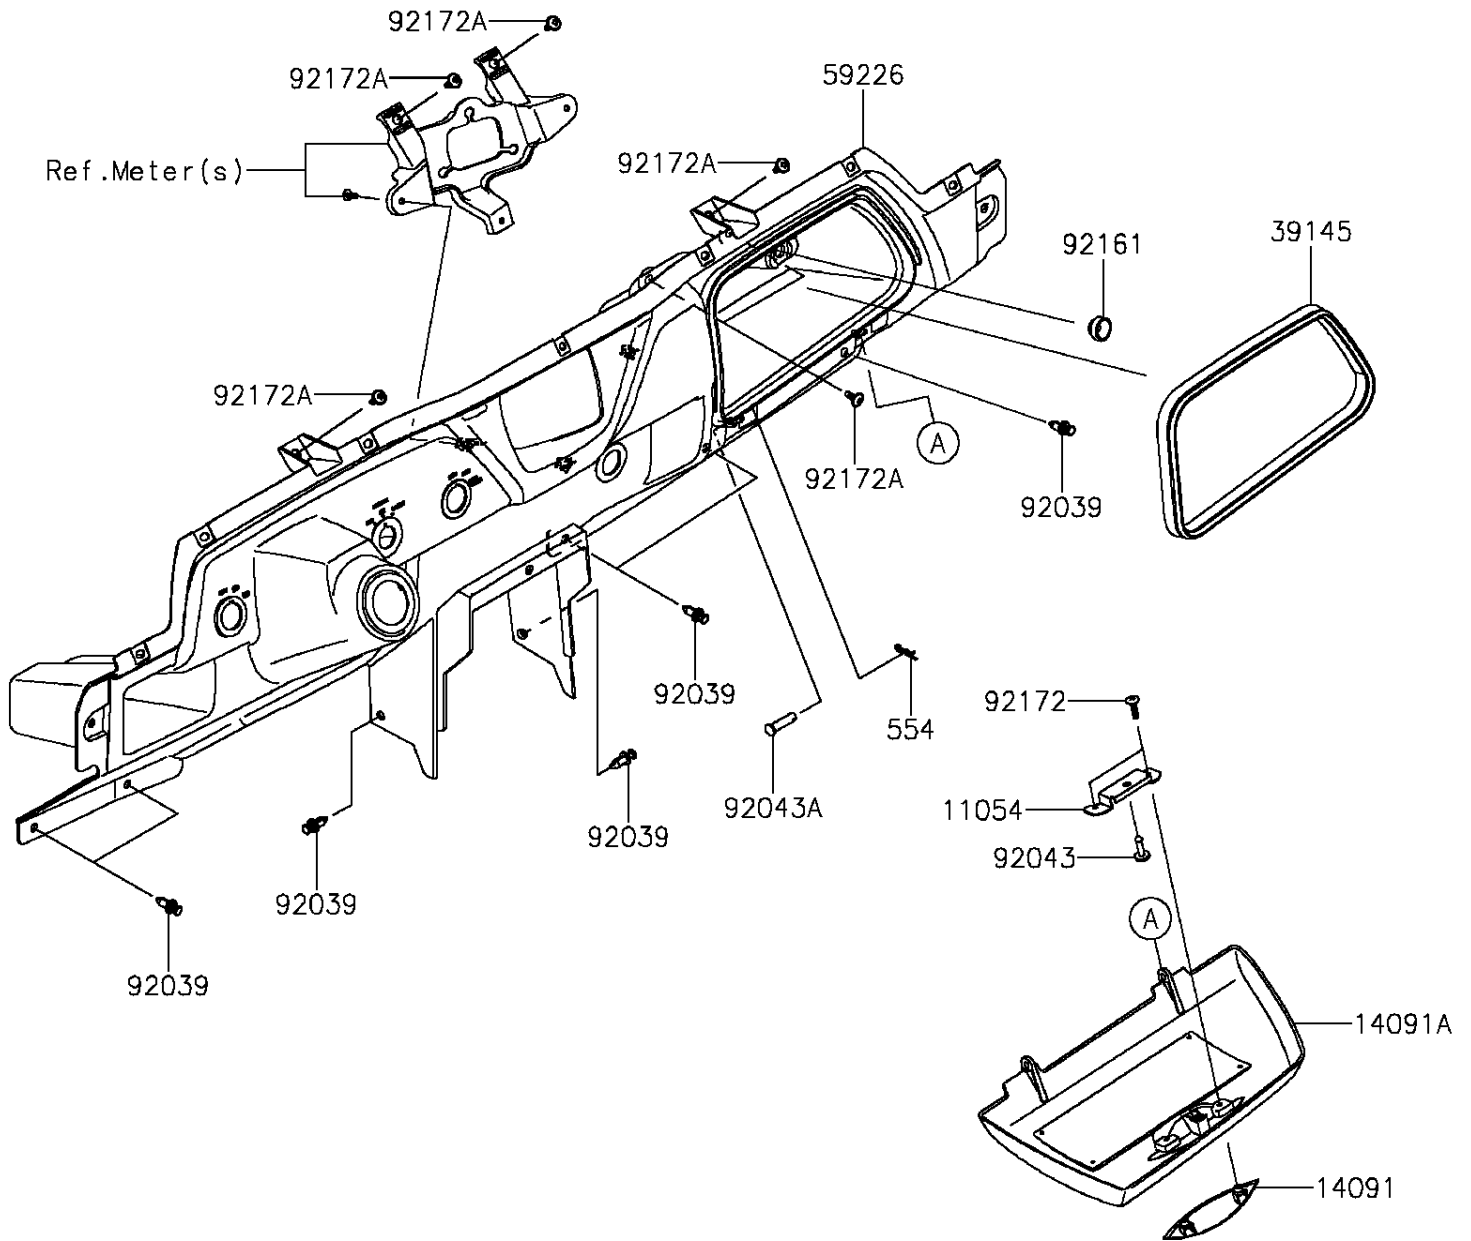

2015 Teryx4™ PARTS DIAGRAM

Front Box

F2135

2015 Teryx4™ PARTS LIST

Front Box

ITEM NAME	PART NUMBER	QUANTITY
PIN-SNAP (Ref # 554)	554DA0600	1
BRACKET (Ref # 11054)	11054-1789	1
COVER,STORAGE CAP,F.BLACK (Ref # 14091)	14091-0700-6Z	1
COVER,STORAGE,F.BLACK (Ref # 14091A)	14091-0985-6Z	1
TRIM-SEAL,L=940 (Ref # 39145)	39145-0029	1
PANEL-CONTROL (Ref # 59226)	59226-0033	1
RIVET (Ref # 92039)	92039-1229	1
PIN (Ref # 92043)	92043-0138	1
PIN,6X23 (Ref # 92043A)	92043-0164	1
DAMPER (Ref # 92161)	92161-0568	1
SCREW,TAPPING,4X16 (Ref # 92172)	92172-0347	1
SCREW,6X16 (Ref # 92172A)	92172-0826	1