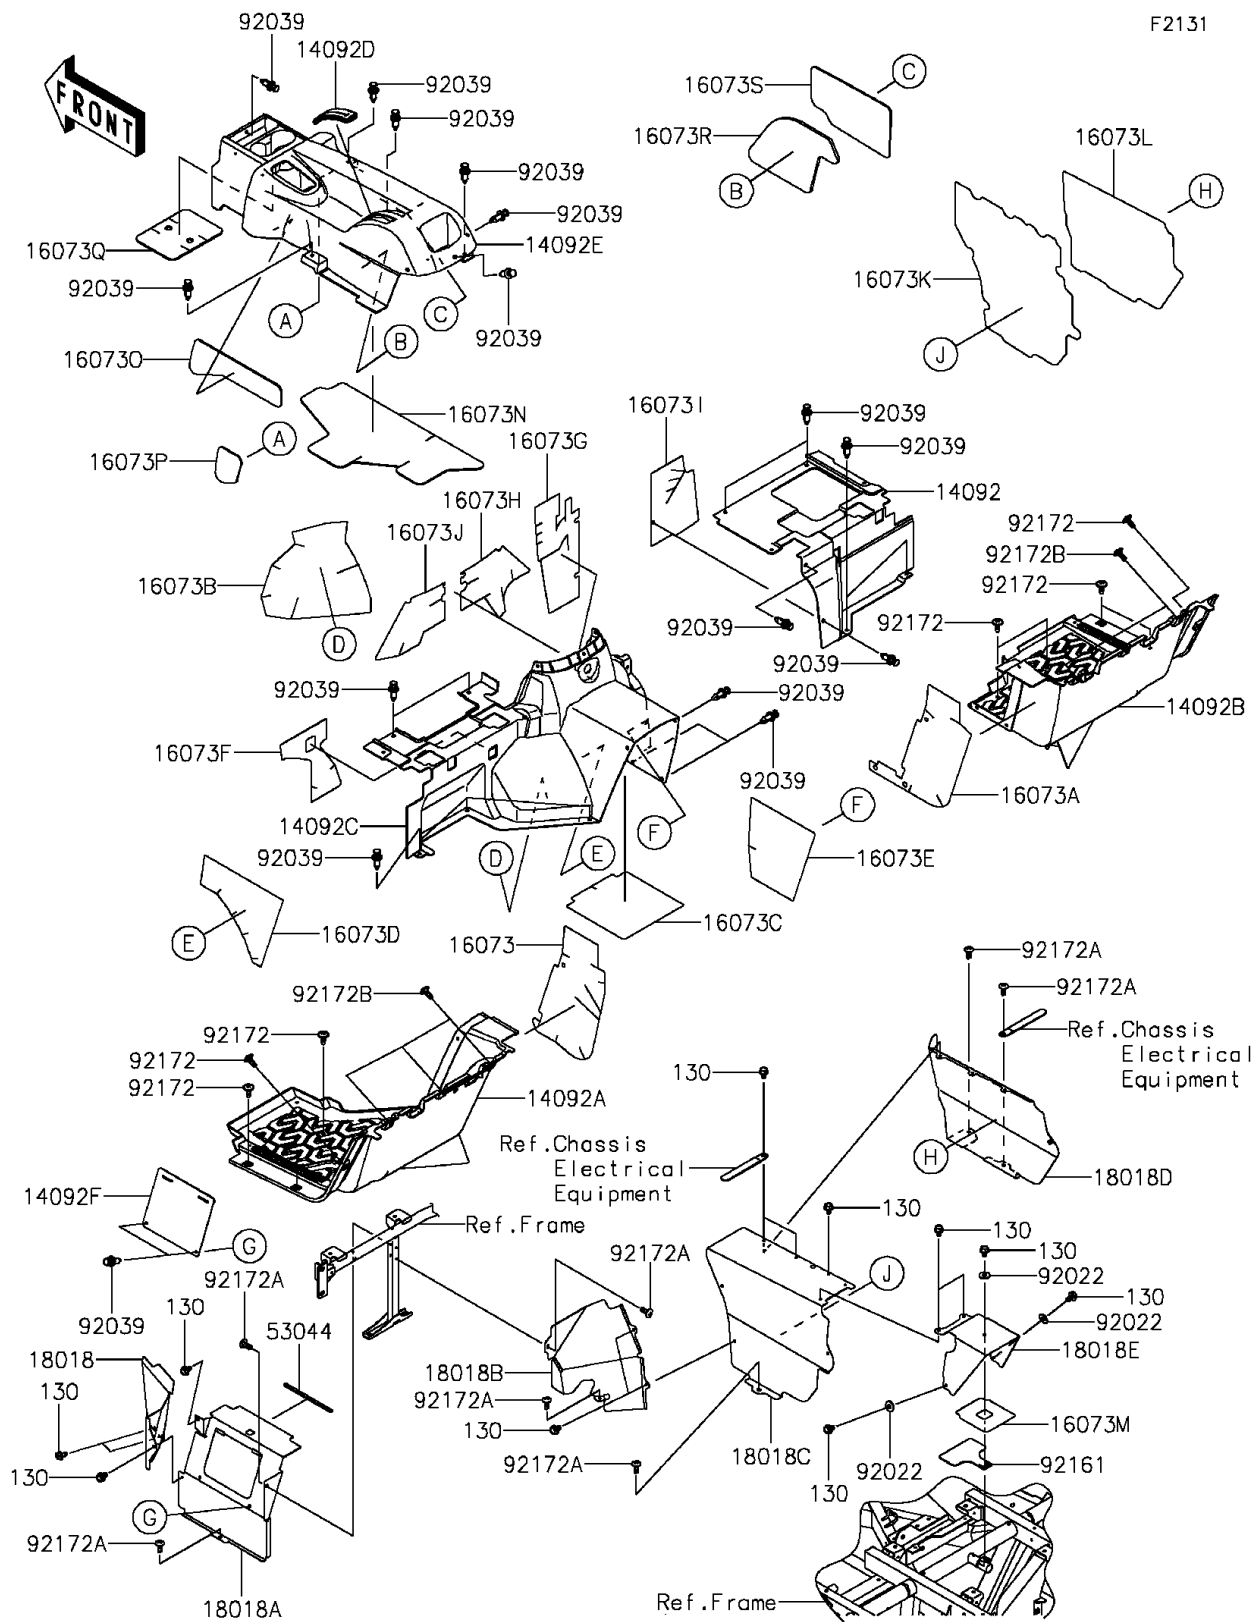

2015 Teryx4™ PARTS DIAGRAM

Frame Fittings(Rear)