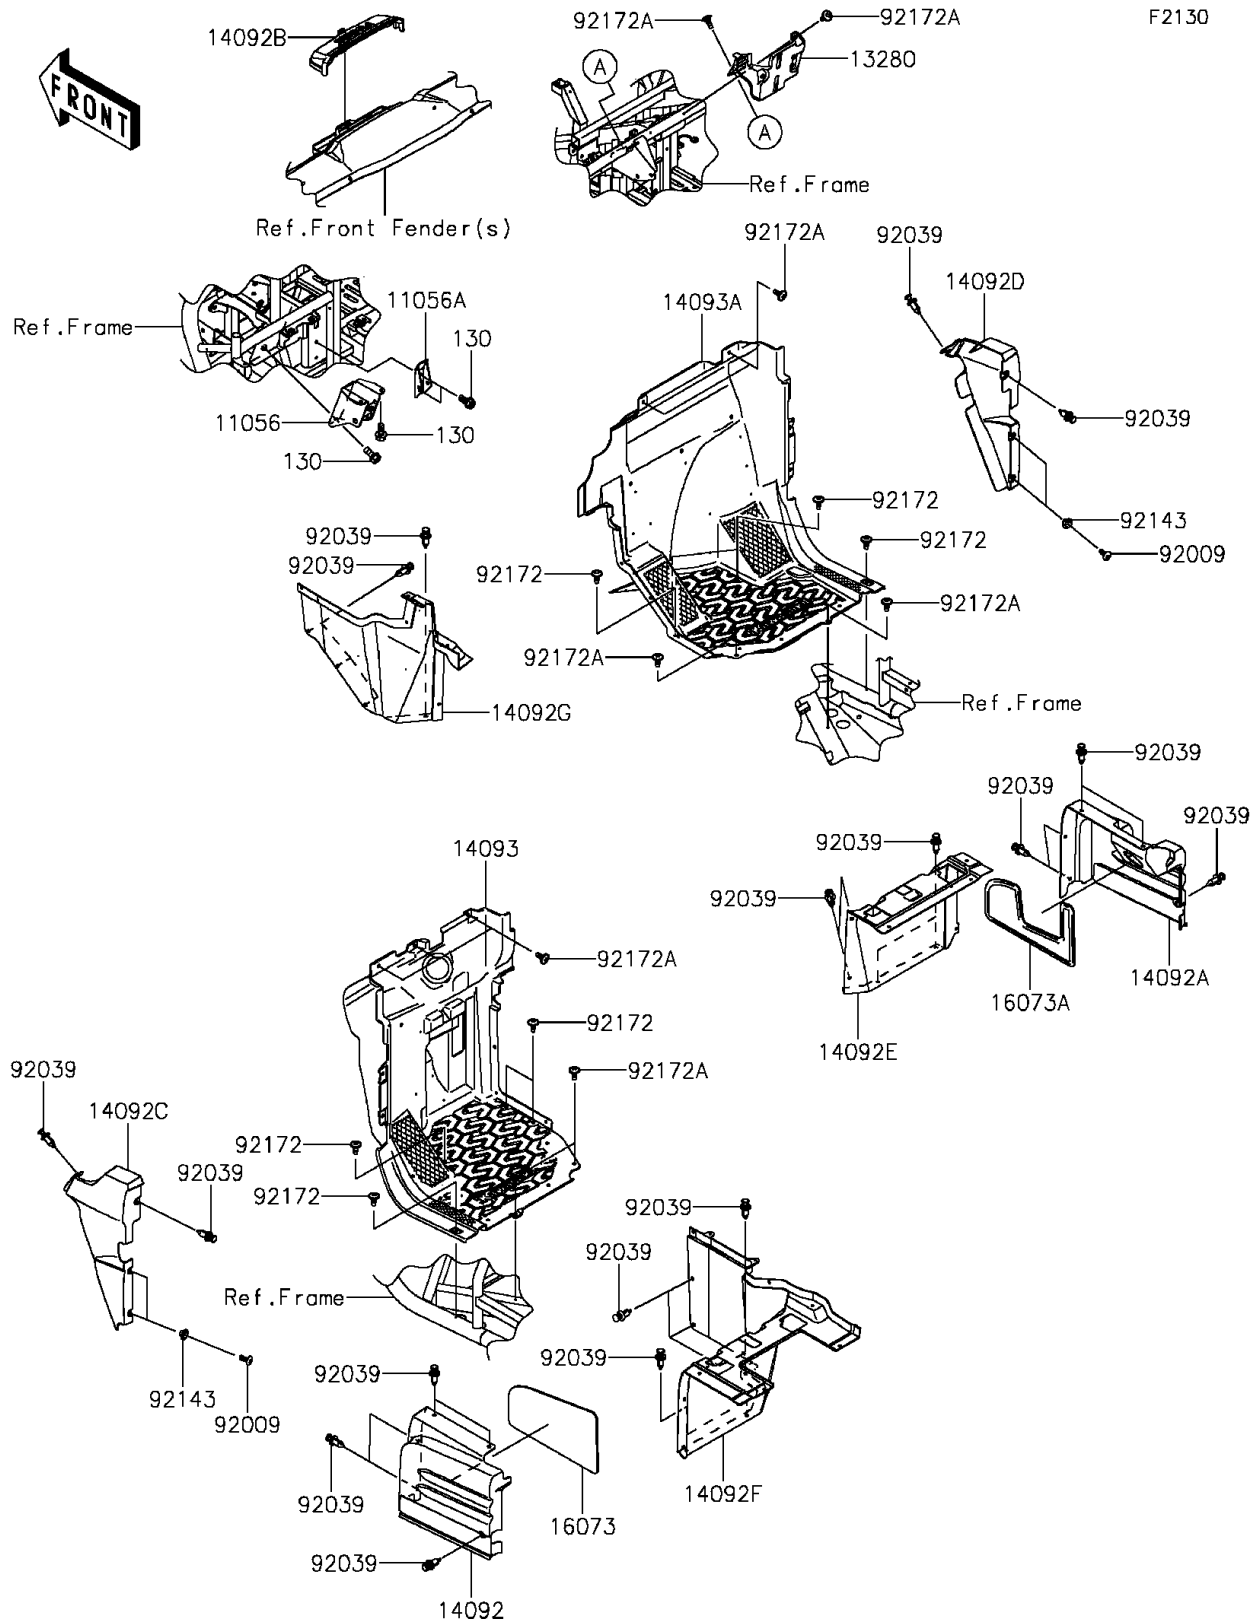

## 2015 Teryx4™ PARTS DIAGRAM

### Frame Fittings(Front)

## 2015 Teryx4™ PARTS LIST

Frame Fittings(Front)

ITEM NAME	PART NUMBER	QUANTITY
BOLT-FLANGED,8X18 (Ref # 130)	130BA0818	1
BRACKET,BRAKE PEDAL (Ref # 11056)	11056-1431	1
BRACKET,THROTTLE PEDAL (Ref # 11056A)	11056-4408	1
HOLDER (Ref # 13280)	13280-0782	1
COVER,SEAT SIDE,LH (Ref # 14092)	14092-0720	1
COVER,SEAT SIDE,RH (Ref # 14092A)	14092-0721	1
COVER,FUSE BOX (Ref # 14092B)	14092-0724	1
COVER,SIDE GUARD,LH,S.BLACK (Ref # 14092C)	14092-0754-839	1
COVER,SIDE GUARD,RH,S.BLACK (Ref # 14092D)	14092-0755-839	1
COVER,FR SEAT,RH (Ref # 14092E)	14092-0757	1
COVER,FR SEAT,LH (Ref # 14092F)	14092-1082	1
COVER,FR SEAT,RH,CNT (Ref # 14092G)	14092-1083	1
COVER,FR FLOOR,LH (Ref # 14093)	14093-5137	1
COVER,FR FLOOR,RH (Ref # 14093A)	14093-5138	1
INSULATOR,SEAT SIDE,LH (Ref # 16073)	16073-0810	1
INSULATOR,SEAT SIDE,RH (Ref # 16073A)	16073-0811	1
SCREW,TAPPING,6X16 (Ref # 92009)	92009-1166	1
RIVET (Ref # 92039)	92039-1229	1
COLLAR (Ref # 92143)	92143-1057	1
SCREW,6X16 (Ref # 92172)	92172-0711	1
SCREW,6X16 (Ref # 92172A)	92172-0826	1