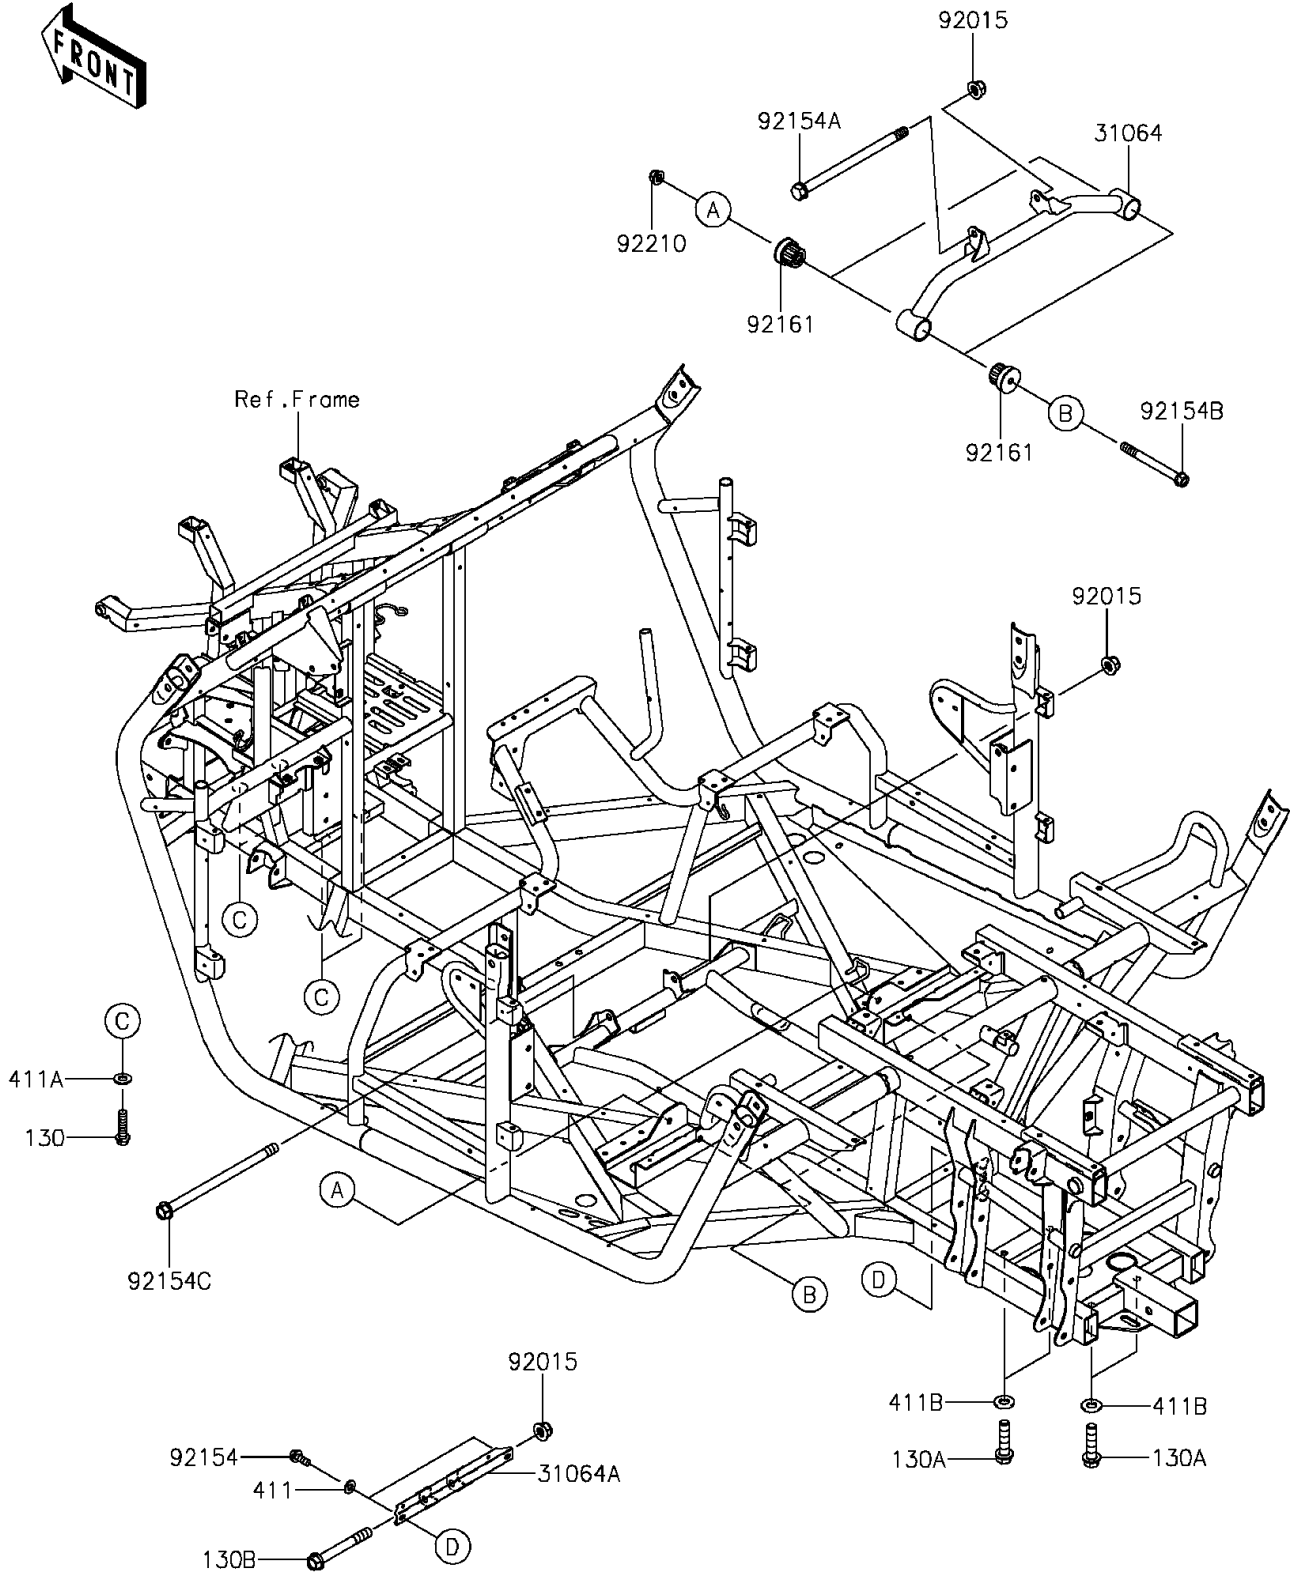

## 2015 Teryx4™ PARTS DIAGRAM

Engine Mount

F2122

## 2015 Teryx4™ PARTS LIST

Engine Mount

ITEM NAME	PART NUMBER	QUANTITY
BOLT-FLANGED,10X40 (Ref # 130)	130BA1040	1
BOLT-FLANGED,12X50 (Ref # 130A)	130BA1250	1
BOLT-FLANGED,12X95 (Ref # 130B)	130BA1295	1
WASHER-PLAIN (Ref # 411)	411AA0800	1
WASHER-PLAIN,10MM (Ref # 411A)	411AA1000	1
WASHER-PLAIN,12MM (Ref # 411B)	411AA1200	1
PIPE-COMP,RR FRAME (Ref # 31064)	31064-0621	1
PIPE-COMP,RR GEARCASE MOUNT (Ref # 31064A)	31064-0626	1
NUT,LOCK,FLANGED,12MM (Ref # 92015)	92015-1433	1
BOLT,FLANGED,8X20 (Ref # 92154)	92154-1130	1
BOLT,FLANGED,12X190 (Ref # 92154A)	92154-1131	1
BOLT,FLANGED,10X105 (Ref # 92154B)	92154-1132	1
BOLT,FLANGED,12X200 (Ref # 92154C)	92154-1133	1
DAMPER (Ref # 92161)	92161-0423	1
NUT,LOCK,FLANGED,10MM (Ref # 92210)	92210-0276	1