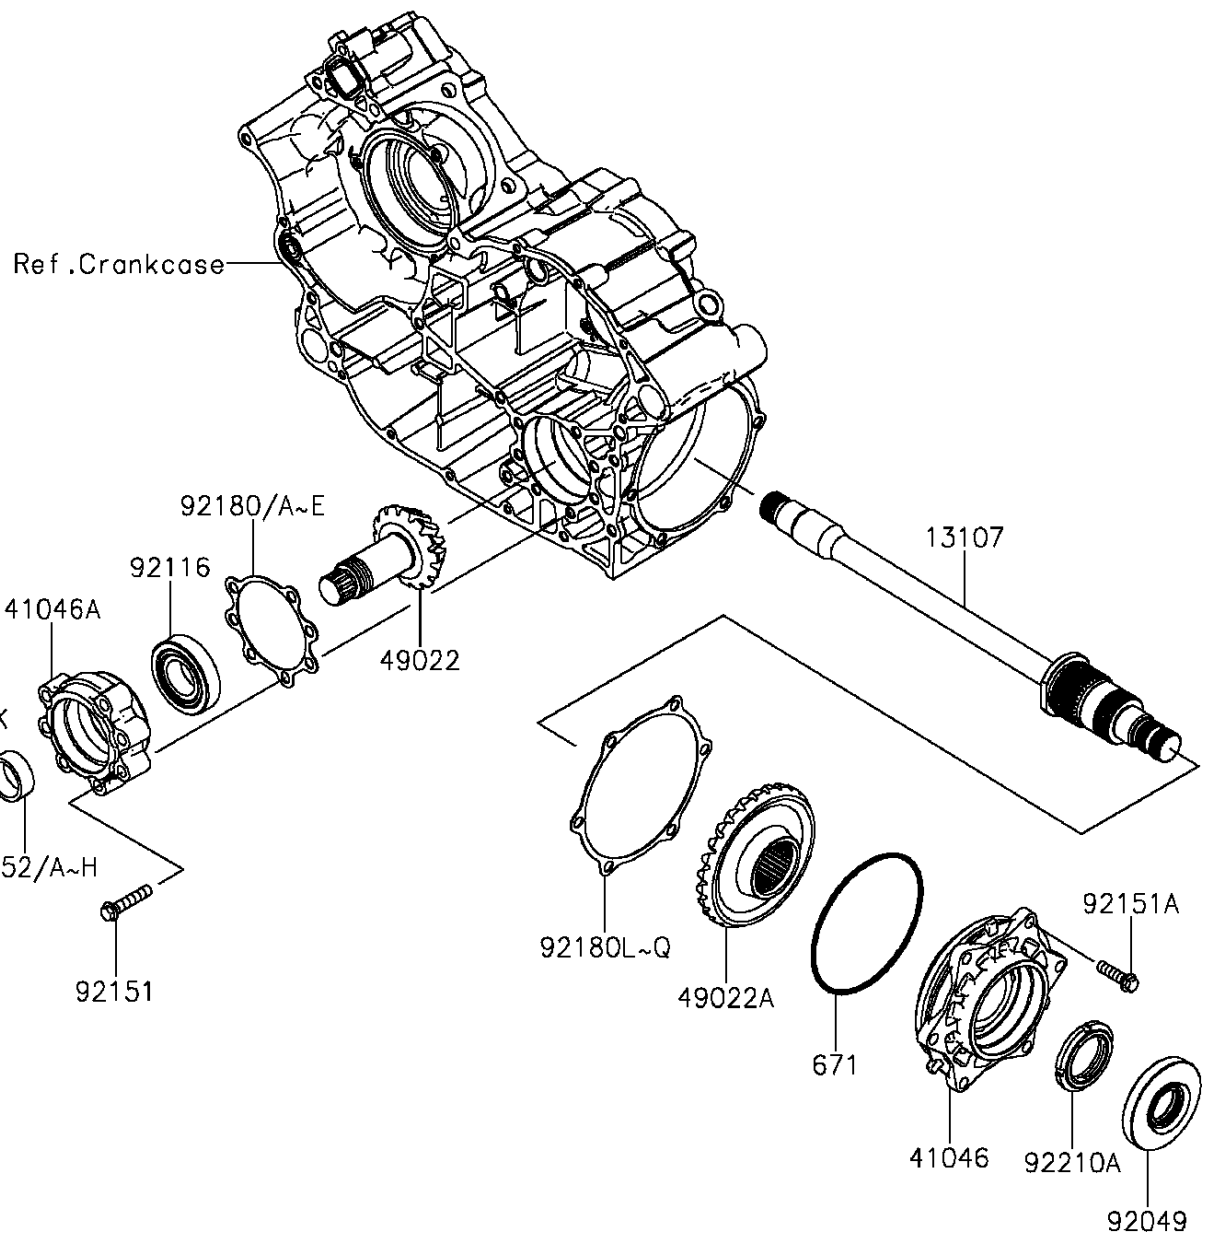

2015 Teryx4™ PARTS DIAGRAM

Front Bevel Gear

E3131

2015 Teryx4™ PARTS LIST

Front Bevel Gear

ITEM NAME	PART NUMBER	QUANTITY
CIRCLIP-TYPE-C,24MM (Ref # 480)	480J2400	1
SHAFT,OUTPUT (Ref # 13107)	13107-0766	1
GEAR,OUTPUT,29T (Ref # 13262)	13262-0962	1
HOUSING-BEARING,DRIVEN (Ref # 41046)	41046-0026	1
HOUSING-BEARING,DRIVE (Ref # 41046A)	41046-0572	1
GEAR-BEVEL,DRIVE,14T (Ref # 49022)	49022-0560	1
GEAR-BEVEL,DRIVEN,27T (Ref # 49022A)	49022-0561	1
SEAL-OIL (Ref # 92049)	92049-0712	1
BEARING-ROLLER,HR30206JUQU42 (Ref # 92116)	92116-0568	1
BOLT,8X40 (Ref # 92151)	92151-1621	1
BOLT-FLANGED-SMALL,8X30 (Ref # 92151A)	92151-1688	1
COLLAR,30.2X37X13.1 (Ref # 92152)	92152-0947	1
COLLAR,30.2X37X13.2 (Ref # 92152A)	92152-0948	1
COLLAR,30.2X37X13.3 (Ref # 92152B)	92152-0949	1
COLLAR,30.2X37X13.4 (Ref # 92152C)	92152-0950	1
COLLAR,30.2X37X13.5 (Ref # 92152D)	92152-0951	1
COLLAR,30.2X37X13.6 (Ref # 92152E)	92152-0952	1
COLLAR,30.2X37X13.7 (Ref # 92152F)	92152-0953	1
COLLAR,30.2X37X13.8 (Ref # 92152G)	92152-0954	1
COLLAR,30.2X37X13.9 (Ref # 92152H)	92152-0955	1
SHIM,DRIVE,T=0.15 (Ref # 92180)	92180-0702	1
SHIM,DRIVE,T=0.20 (Ref # 92180A)	92180-0703	1
SHIM,DRIVE,T=0.50 (Ref # 92180B)	92180-0704	1
SHIM,DRIVE,T=0.80 (Ref # 92180C)	92180-0705	1
SHIM,DRIVE,T=1.0 (Ref # 92180D)	92180-0706	1
SHIM,DRIVE,T=1.2 (Ref # 92180E)	92180-0707	1
SHIM,DRIVE,T=1.70 (Ref # 92180F)	92180-0708	1
SHIM,DRIVE,T=1.72 (Ref # 92180G)	92180-0709	1
SHIM,DRIVE,T=1.74 (Ref # 92180H)	92180-0710	1