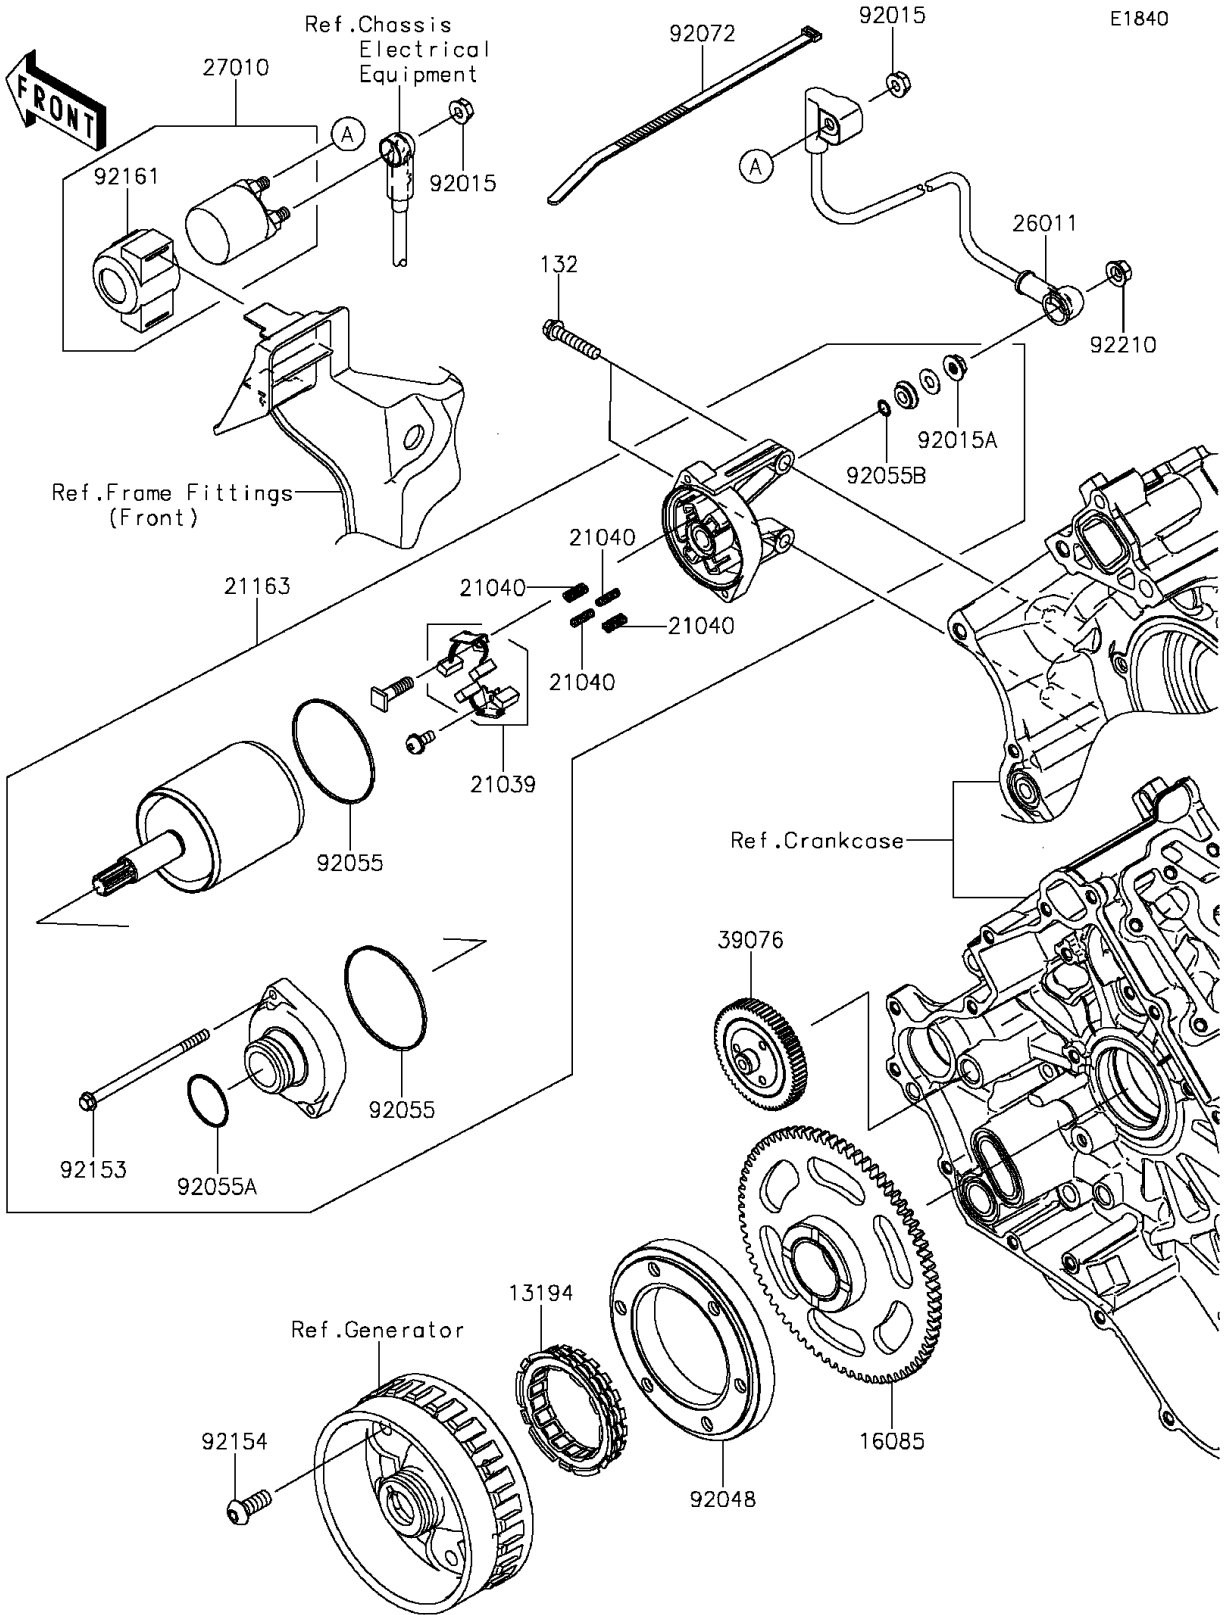

## 2015 Teryx4™ PARTS DIAGRAM

Starter Motor

## 2015 Teryx4™ PARTS LIST

Starter Motor

ITEM NAME	PART NUMBER	QUANTITY
BOLT-FLANGED-SMALL,6X30 (Ref # 132)	132BA0630	1
CLUTCH-ONEWAY (Ref # 13194)	13194-1094	1
GEAR,STARTER (Ref # 16085)	16085-0591	1
BRUSH,CARBON (Ref # 21039)	21039-0004	1
SPRING-BRUSH (Ref # 21040)	21040-0003	1
STARTER-ELECTRIC (Ref # 21163)	21163-0037	1
WIRE-LEAD,STARTER (Ref # 26011)	26011-0800	1
SWITCH,MAGNETIC (Ref # 27010)	27010-0766	1
LIMITER,STARTER (Ref # 39076)	39076-0555	1
NUT,FLANGED,6MM (Ref # 92015)	92015-1367	1
NUT,STARTER MOTOR (Ref # 92015A)	92015-1476	1
RACE,ONEWAY CLUTCH (Ref # 92048)	92048-0553	1
RING-O (Ref # 92055)	92055-0136	1
RING-O (Ref # 92055A)	92055-1276	1
RING-O,4.5X2.0 (Ref # 92055B)	92055-1370	1
BAND,L=292.1 (Ref # 92072)	92072-3509	1
BOLT (Ref # 92153)	92153-1850	1
BOLT,TORX,8X20 (Ref # 92154)	92154-0421	1
DAMPER,MAGNETIC SWITCH (Ref # 92161)	92161-1722	1
NUT,6MM (Ref # 92210)	92210-0188	1