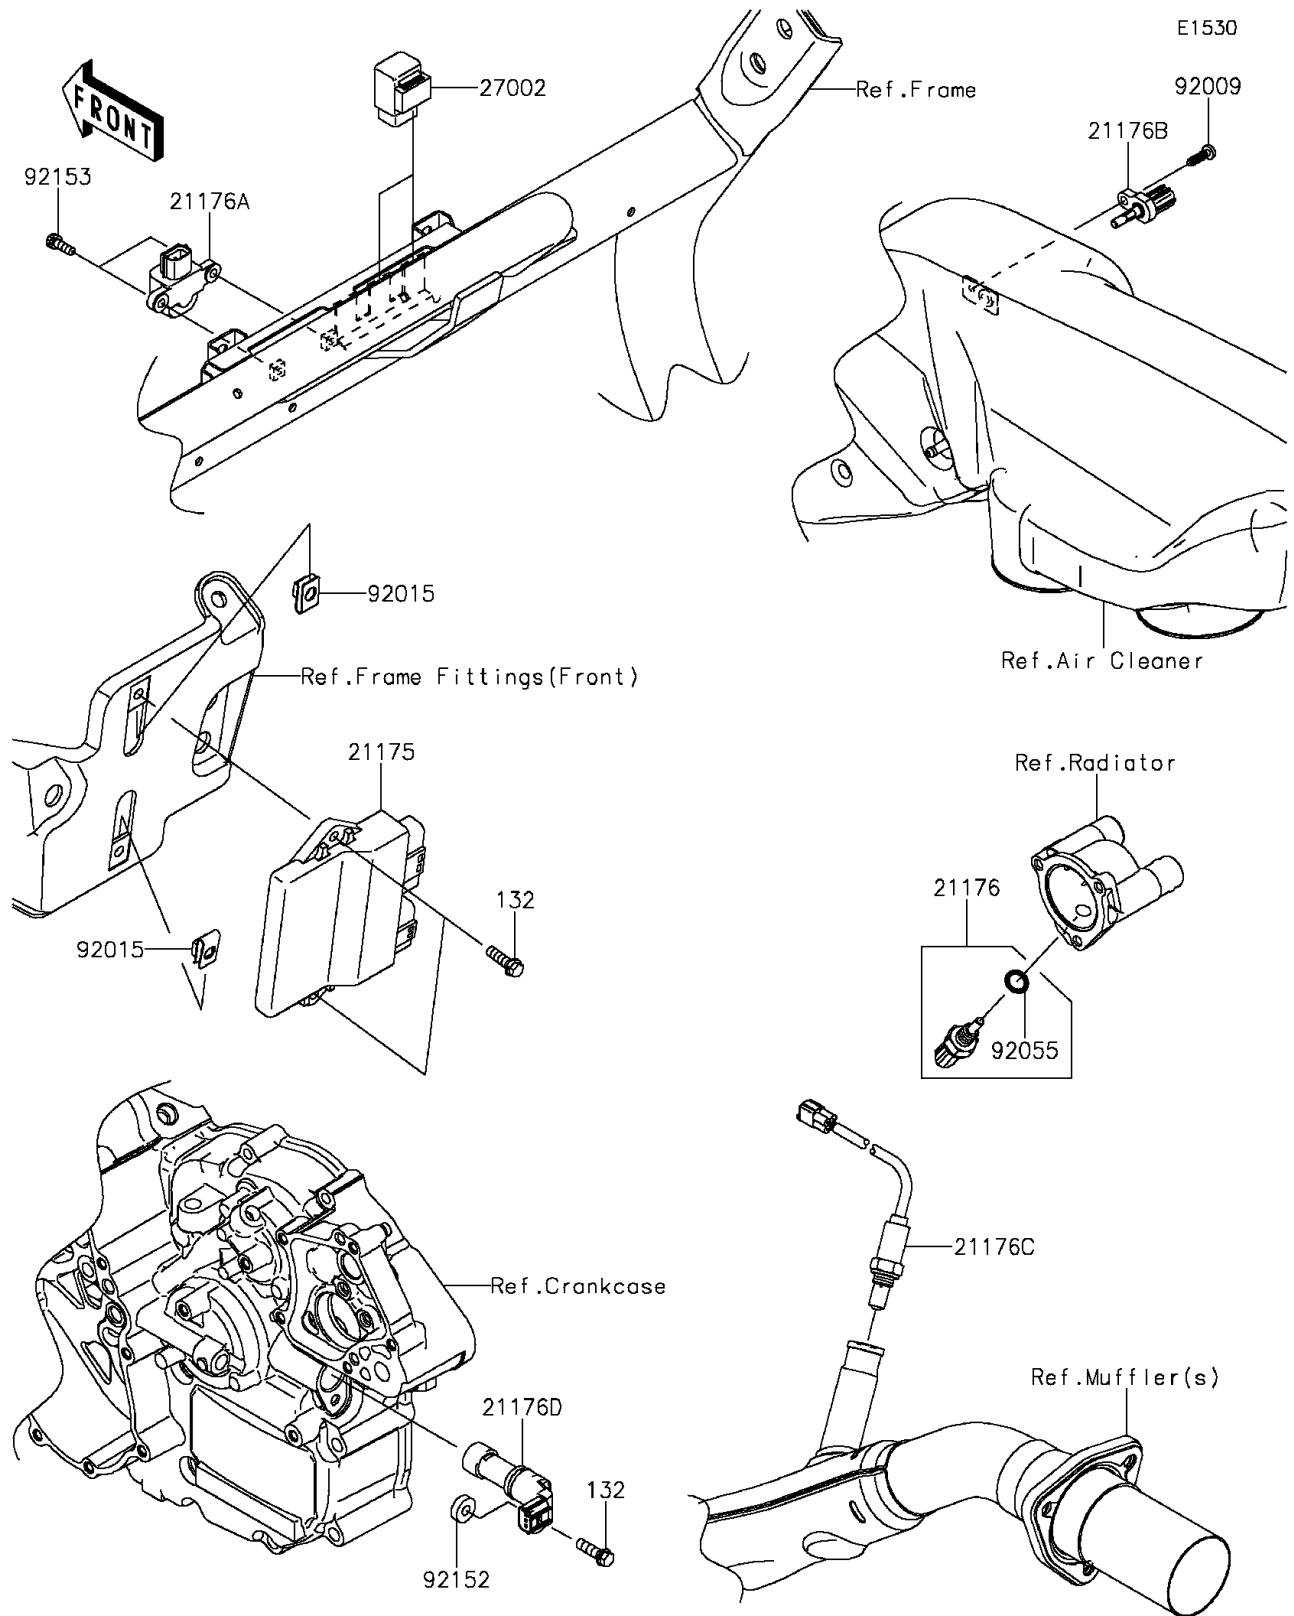

2015 Teryx4™ PARTS DIAGRAM

Fuel Injection

2015 Teryx4™ PARTS LIST

Fuel Injection

| ITEM NAME | PART NUMBER | QUANTITY |
|---------------------------------------|-------------|----------|
| BOLT-FLANGED-SMALL,6X20 (Ref # 132) | 132BA0620 | 1 |
| CONTROL UNIT-ELECTRONIC (Ref # 21175) | 21175-0966 | 1 |
| SENSOR,WATER TEMP (Ref # 21176) | 21176-0009 | 1 |
| SENSOR,VEHICLE-DOWN (Ref # 21176A) | 21176-0026 | 1 |
| SENSOR,AIR TEMPERATURE (Ref # 21176B) | 21176-0048 | 1 |
| SENSOR,OXYGEN (Ref # 21176C) | 21176-0114 | 1 |
| SENSOR,SPEED (Ref # 21176D) | 21176-0712 | 1 |
| RELAY-ASSY (Ref # 27002) | 27002-1062 | 1 |
| SCREW,TAPPING,5X16 (Ref # 92009) | 92009-1984 | 1 |
| NUT,6MM (Ref # 92015) | 92015-1602 | 1 |
| RING-O,9.5X1.9 (Ref # 92055) | 92055-0016 | 1 |
| COLLAR,6.5X16X4.8 (Ref # 92152) | 92152-1729 | 1 |
| BOLT,SOCKET,5X14 (Ref # 92153) | 92153-1286 | 1 |