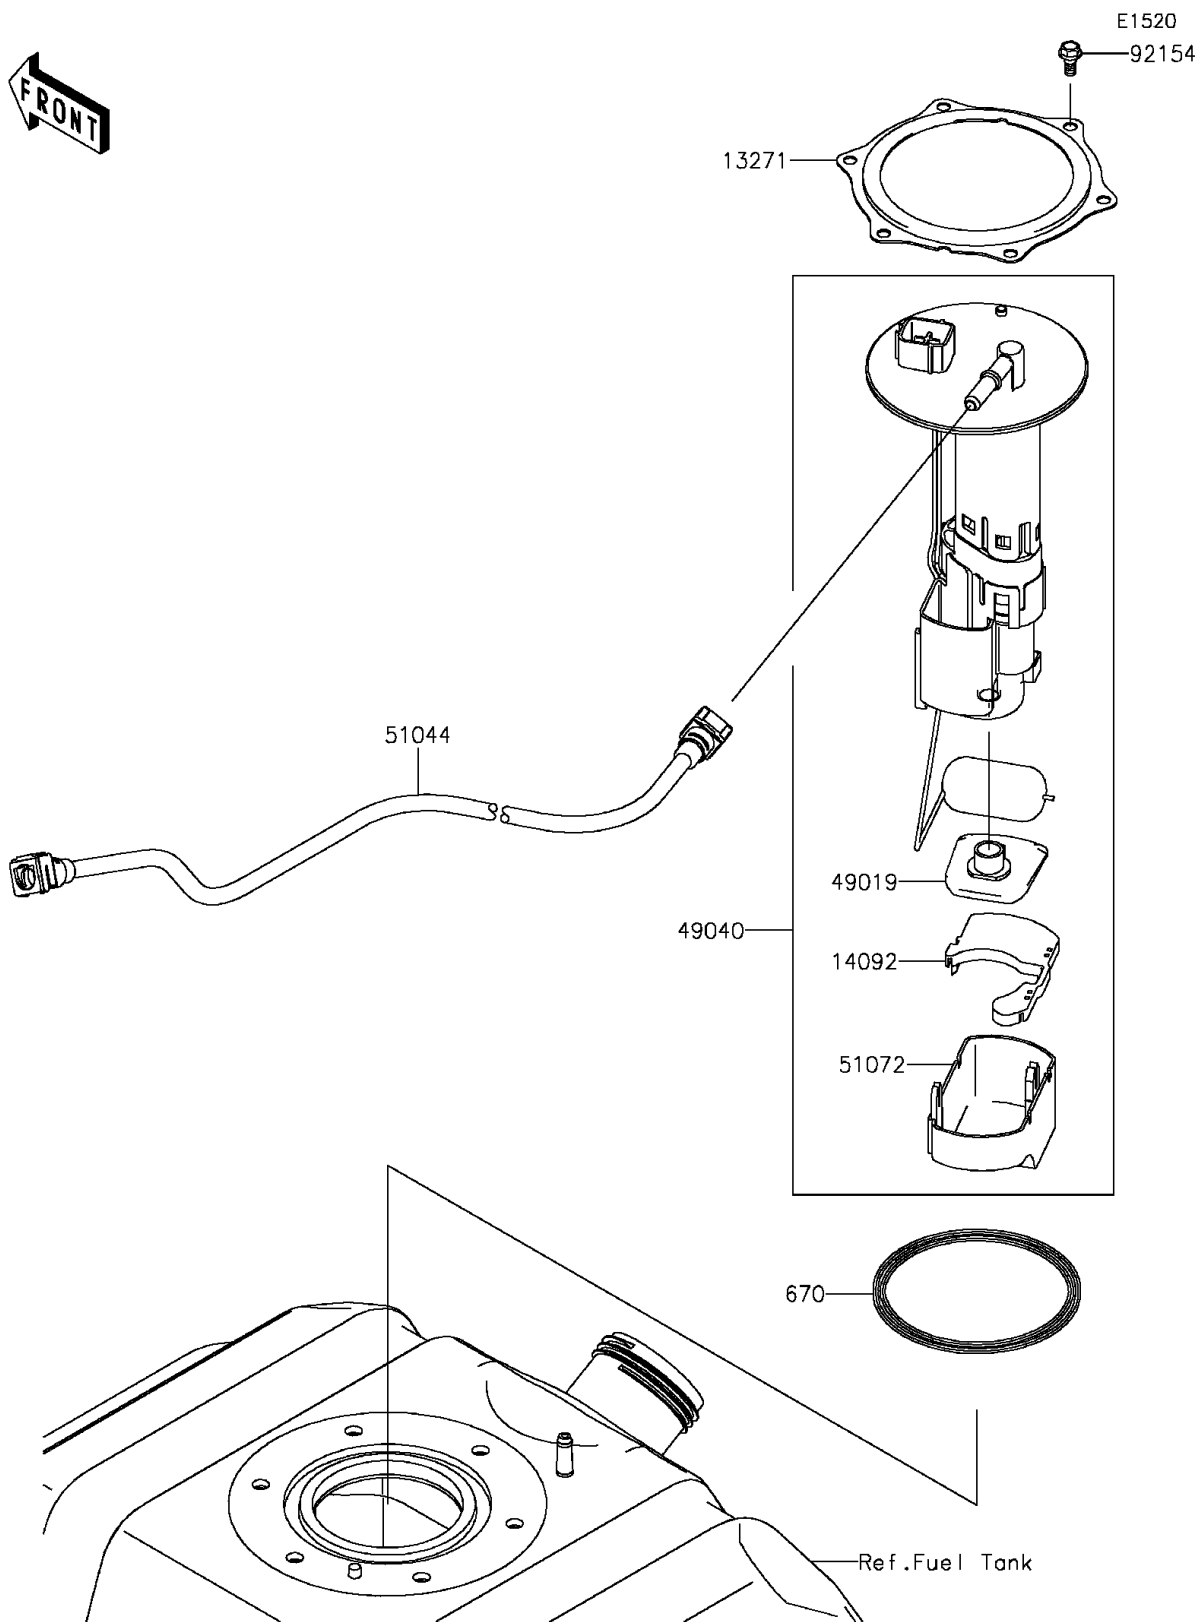

2015 Teryx4™ PARTS DIAGRAM

Fuel Pump

2015 Teryx4™ PARTS LIST

Fuel Pump

ITEM NAME	PART NUMBER	QUANTITY
O RING (Ref # 670)	670E5090	1
PLATE (Ref # 13271)	13271-0980	1
COVER (Ref # 14092)	14092-1044	1
FILTER-FUEL (Ref # 49019)	49019-0013	1
PUMP-FUEL (Ref # 49040)	49040-0716	1
TUBE-ASSY (Ref # 51044)	51044-0746	1
CHAMBER-FUEL (Ref # 51072)	51072-0003	1
BOLT,FLANGED,5X4.5 (Ref # 92154)	92154-0974	1