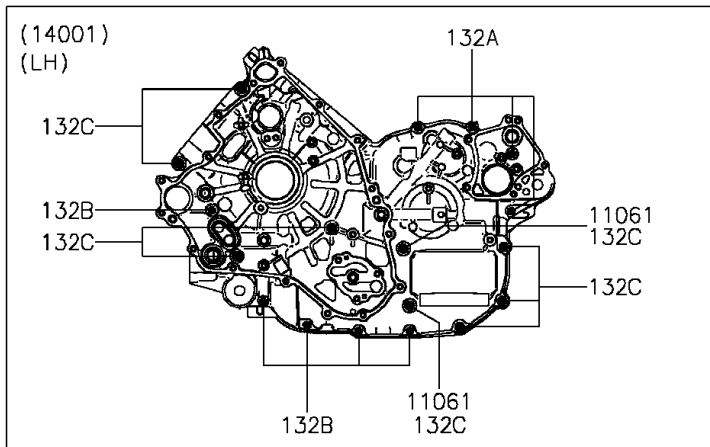

## 2015 Teryx4™ PARTS DIAGRAM

Crankcase

E1411

## 2015 Teryx4™ PARTS LIST

Crankcase

ITEM NAME	PART NUMBER	QUANTITY
BOLT-FLANGED-SMALL,6X12 (Ref # 132)	132BA0612	1
BOLT-FLANGED-SMALL,6X40 (Ref # 132A)	132BD0640	1
BOLT-FLANGED-SMALL,6X55 (Ref # 132B)	132BD0655	1
BOLT-FLANGED-SMALL,8X75 (Ref # 132C)	132BD0875	1
CIRCLIP-TYPE-C,37MM (Ref # 481)	481J3700	1
O RING,22MM (Ref # 670)	670B2022	1
O RING,16MM (Ref # 670A)	670D2016	1
GASKET,8.2X15 (Ref # 11061)	11061-0727	1
SET-CRANKCASE (Ref # 14001)	14001-0627	1
PLATE-POSITION (Ref # 14014)	14014-0553	1
PLATE-POSITION (Ref # 14014A)	14014-0554	1
PLATE-POSITION (Ref # 14014B)	14014-0555	1
PLATE-POSITION (Ref # 14014C)	14014-0557	1
CLAMP (Ref # 92037)	92037-1993	1
PIN,10X14 (Ref # 92043)	92043-1506	1
BEARING-BALL,63/22LUA (Ref # 92045)	92045-0704	1
BEARING-BALL,6904 (Ref # 92045A)	92045-0705	1
BEARING-BALL,6308YA3-T2C3 (Ref # 92045B)	92045-0706	1
BEARING-BALL,TMB304LUA (Ref # 92045C)	92045-0743	1
BEARING-BALL,63/32C3 (Ref # 92045D)	92045-1364	1
BEARING-BALL,6303LUA (Ref # 92045E)	92045-1389	1
BEARING-NEEDLE (Ref # 92046)	92046-0022	1
BEARING-NEEDLE,HK1210FM (Ref # 92046A)	92046-0034	1
BEARING-NEEDLE,BA13178ZE01 (Ref # 92046B)	92046-0048	1
BEARING-NEEDLE,7E-HKS33X38X8 (Ref # 92046C)	92046-1221	1
SEAL-OIL,25X45X9.5 (Ref # 92049)	92049-0739	1
RING-O,33X2.6 (Ref # 92055)	92055-0723	1
RING-O,31.2X2.4 (Ref # 92055A)	92055-0724	1
GASKET,12X22X2 (Ref # 92065)	92065-097	1

## 2015 Teryx4™ PARTS LIST

Crankcase

ITEM NAME	PART NUMBER	QUANTITY
PLUG,BREATHER (Ref # 92066)	92066-1035	1
PLUG,OIL DRAIN,12X15 (Ref # 92066A)	92066-1174	1
PLUG,PT1/8X7 (Ref # 92066B)	92066-1227	1
BOLT,6X15 (Ref # 92153)	92153-0848	1
BOLT,FLANGED,8X95 (Ref # 92154)	92154-0835	1