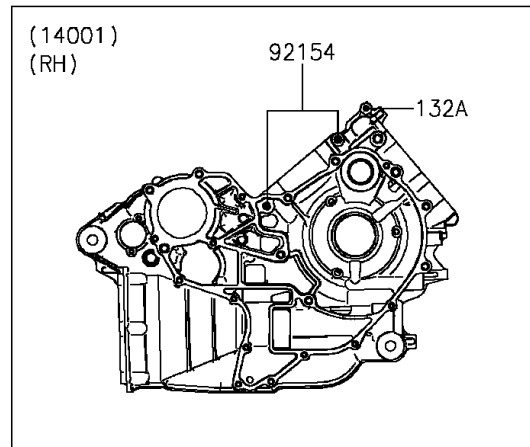

## 2015 Teryx4™ PARTS DIAGRAM

Crankcase

E1411

## 2015 Teryx4™ PARTS LIST

Crankcase

ITEM NAME	PART NUMBER	QUANTITY
BOLT-FLANGED-SMALL,6X12 (Ref # 132)	132BA0612	1
BOLT-FLANGED-SMALL,6X40 (Ref # 132A)	132BD0640	1
BOLT-FLANGED-SMALL,6X55 (Ref # 132B)	132BD0655	1
BOLT-FLANGED-SMALL,8X75 (Ref # 132C)	132BD0875	1
CIRCLIP-TYPE-C,37MM (Ref # 481)	481J3700	1
O RING,22MM (Ref # 670)	670B2022	1
O RING,16MM (Ref # 670A)	670D2016	1
GASKET,8.2X15 (Ref # 11061)	11061-0727	1
SET-CRANKCASE (Ref # 14001)	14001-0627	1
PLATE-POSITION (Ref # 14014)	14014-0553	1
PLATE-POSITION (Ref # 14014A)	14014-0554	1
PLATE-POSITION (Ref # 14014B)	14014-0555	1
PLATE-POSITION (Ref # 14014C)	14014-0557	1
CLAMP (Ref # 92037)	92037-1993	1
PIN,10X14 (Ref # 92043)	92043-1506	1
BEARING-BALL,63/22LUA (Ref # 92045)	92045-0704	1
BEARING-BALL,6904 (Ref # 92045A)	92045-0705	1
BEARING-BALL,6308YA3-T2C3 (Ref # 92045B)	92045-0706	1
BEARING-BALL,TMB304LUA (Ref # 92045C)	92045-0743	1
BEARING-BALL,63/32C3 (Ref # 92045D)	92045-1364	1
BEARING-BALL,6303LUA (Ref # 92045E)	92045-1389	1
BEARING-NEEDLE (Ref # 92046)	92046-0022	1
BEARING-NEEDLE,HK1210FM (Ref # 92046A)	92046-0034	1
BEARING-NEEDLE,BA13178ZE01 (Ref # 92046B)	92046-0048	1
BEARING-NEEDLE,7E-HKS33X38X8 (Ref # 92046C)	92046-1221	1
SEAL-OIL,25X45X9.5 (Ref # 92049)	92049-0739	1
RING-O,33X2.6 (Ref # 92055)	92055-0723	1
RING-O,31.2X2.4 (Ref # 92055A)	92055-0724	1
GASKET,12X22X2 (Ref # 92065)	92065-097	1

## 2015 Teryx4™ PARTS LIST

Crankcase

ITEM NAME	PART NUMBER	QUANTITY
PLUG,BREATHER (Ref # 92066)	92066-1035	1
PLUG,OIL DRAIN,12X15 (Ref # 92066A)	92066-1174	1
PLUG,PT1/8X7 (Ref # 92066B)	92066-1227	1
BOLT,6X15 (Ref # 92153)	92153-0848	1
BOLT,FLANGED,8X95 (Ref # 92154)	92154-0835	1