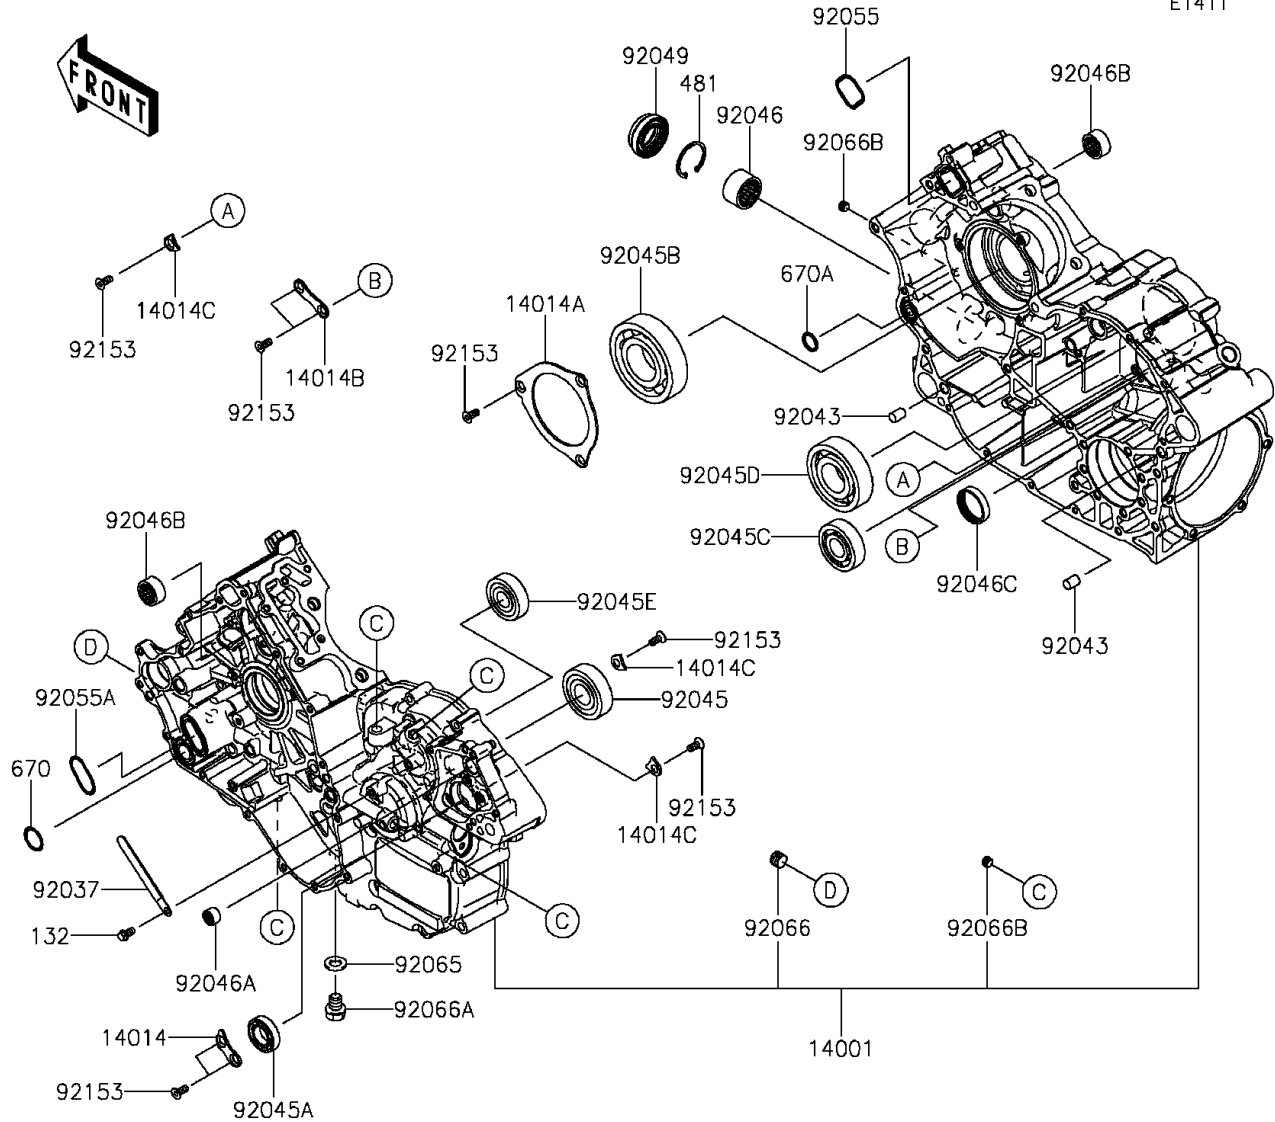

## 2015 Teryx4™ PARTS DIAGRAM

Crankcase

E1411

## 2015 Teryx4™ PARTS LIST

Crankcase

ITEM NAME	PART NUMBER	QUANTITY
BOLT-FLANGED-SMALL,6X12 (Ref # 132)	132BA0612	1
BOLT-FLANGED-SMALL,6X40 (Ref # 132A)	132BD0640	1
BOLT-FLANGED-SMALL,6X55 (Ref # 132B)	132BD0655	1
BOLT-FLANGED-SMALL,8X75 (Ref # 132C)	132BD0875	1
CIRCLIP-TYPE-C,37MM (Ref # 481)	481J3700	1
O RING,22MM (Ref # 670)	670B2022	1
O RING,16MM (Ref # 670A)	670D2016	1
GASKET,8.2X15 (Ref # 11061)	11061-0727	1
SET-CRANKCASE (Ref # 14001)	14001-0627	1
PLATE-POSITION (Ref # 14014)	14014-0553	1
PLATE-POSITION (Ref # 14014A)	14014-0554	1
PLATE-POSITION (Ref # 14014B)	14014-0555	1
PLATE-POSITION (Ref # 14014C)	14014-0557	1
CLAMP (Ref # 92037)	92037-1993	1
PIN,10X14 (Ref # 92043)	92043-1506	1
BEARING-BALL,63/22LUA (Ref # 92045)	92045-0704	1
BEARING-BALL,6904 (Ref # 92045A)	92045-0705	1
BEARING-BALL,6308YA3-T2C3 (Ref # 92045B)	92045-0706	1
BEARING-BALL,TMB304LUA (Ref # 92045C)	92045-0743	1
BEARING-BALL,63/32C3 (Ref # 92045D)	92045-1364	1
BEARING-BALL,6303LUA (Ref # 92045E)	92045-1389	1
BEARING-NEEDLE (Ref # 92046)	92046-0022	1
BEARING-NEEDLE,HK1210FM (Ref # 92046A)	92046-0034	1
BEARING-NEEDLE,BA13178ZE01 (Ref # 92046B)	92046-0048	1
BEARING-NEEDLE,7E-HKS33X38X8 (Ref # 92046C)	92046-1221	1
SEAL-OIL,25X45X9.5 (Ref # 92049)	92049-0739	1
RING-O,33X2.6 (Ref # 92055)	92055-0723	1
RING-O,31.2X2.4 (Ref # 92055A)	92055-0724	1
GASKET,12X22X2 (Ref # 92065)	92065-097	1

## 2015 Teryx4™ PARTS LIST

Crankcase

ITEM NAME	PART NUMBER	QUANTITY
PLUG,BREATHER (Ref # 92066)	92066-1035	1
PLUG,OIL DRAIN,12X15 (Ref # 92066A)	92066-1174	1
PLUG,PT1/8X7 (Ref # 92066B)	92066-1227	1
BOLT,6X15 (Ref # 92153)	92153-0848	1
BOLT,FLANGED,8X95 (Ref # 92154)	92154-0835	1