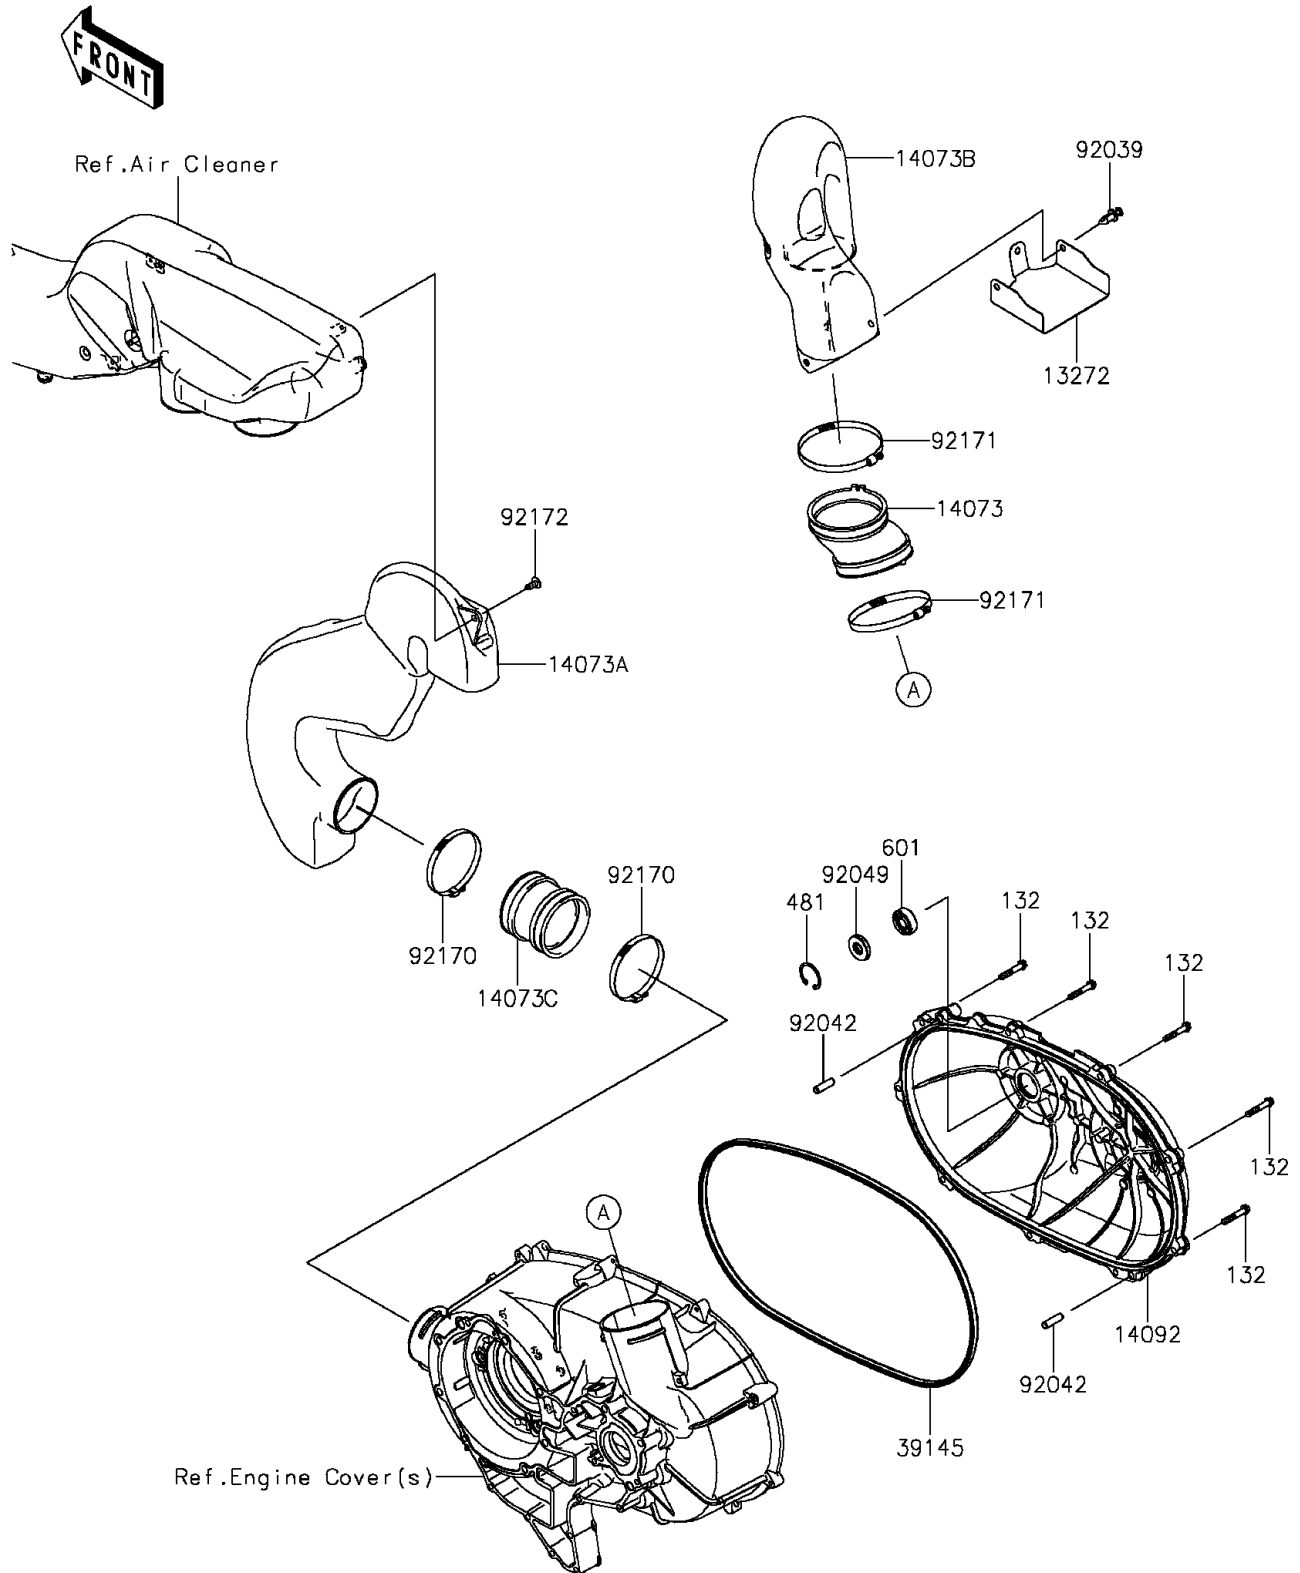

2015 Teryx4™ PARTS DIAGRAM

Converter Cover

E1393

2015 Teryx4™ PARTS LIST

Converter Cover

ITEM NAME	PART NUMBER	QUANTITY
BOLT-FLANGED-SMALL,6X35 (Ref # 132)	132BA0635	1
CIRCLIP-TYPE-C,32MM (Ref # 481)	481J3200	1
BEARING-BALL (Ref # 601)	601A6201	1
PLATE (Ref # 13272)	13272-1553	1
DUCT,JOINT (Ref # 14073)	14073-0307	1
DUCT,INTAKE (Ref # 14073A)	14073-0760	1
DUCT,EXHAUST (Ref # 14073B)	14073-0783	1
DUCT,JOINT (Ref # 14073C)	14073-1805	1
COVER,CVT (Ref # 14092)	14092-0266	1
TRIM-SEAL,CVT COVER (Ref # 39145)	39145-0043	1
RIVET (Ref # 92039)	92039-1229	1
PIN,DOWEL,8X28 (Ref # 92042)	92042-050	1
SEAL-OIL,12X32X5.8 (Ref # 92049)	92049-0167	1
CLAMP (Ref # 92170)	92170-1763	1
CLAMP (Ref # 92171)	92171-1383	1
SCREW (Ref # 92172)	92172-0297	1