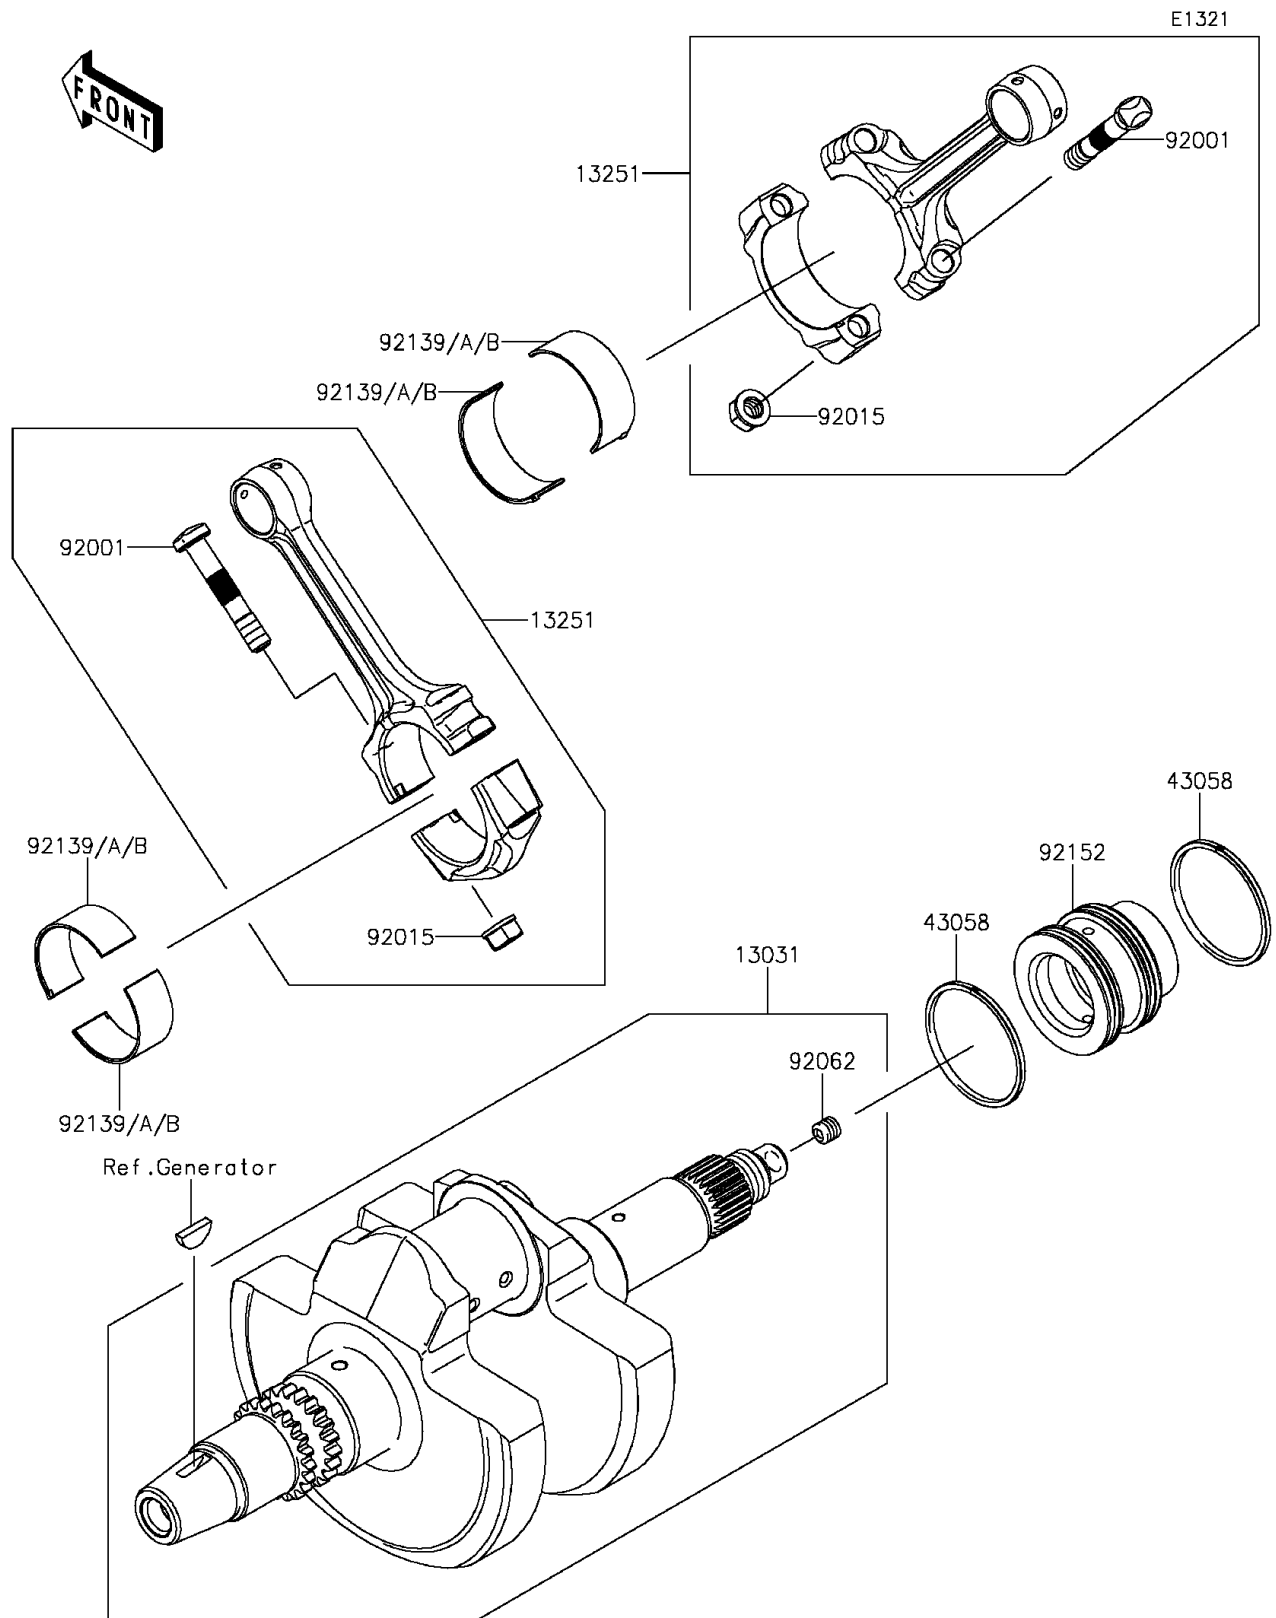

2015 Teryx4™ PARTS DIAGRAM

Crankshaft

2015 Teryx4™ PARTS LIST

Crankshaft

| ITEM NAME | PART NUMBER | QUANTITY |
|--|-------------|----------|
| CRANKSHAFT-COMP (Ref # 13031) | 13031-0762 | 1 |
| ROD-ASSY-CONNECTING (Ref # 13251) | 13251-0709 | 1 |
| RING (Ref # 43058) | 43058-0702 | 1 |
| BOLT,CONNECTING ROD (Ref # 92001) | 92001-1980 | 1 |
| NUT,FLANGED,8MM (Ref # 92015) | 92015-1311 | 1 |
| NOZZLE,8X8,SILVER (Ref # 92062) | 92062-1082 | 1 |
| BUSHING,CONNECTING ROD,GREEN (Ref # 92139) | 92139-0764 | 1 |
| BUSHING,CONNECTING ROD,YELLOW (Ref # 92139A) | 92139-0765 | 1 |
| BUSHING,CONNECTING ROD,BROWN (Ref # 92139B) | 92139-0766 | 1 |
| COLLAR,CRANK-CLUTCH (Ref # 92152) | 92152-0956 | 1 |