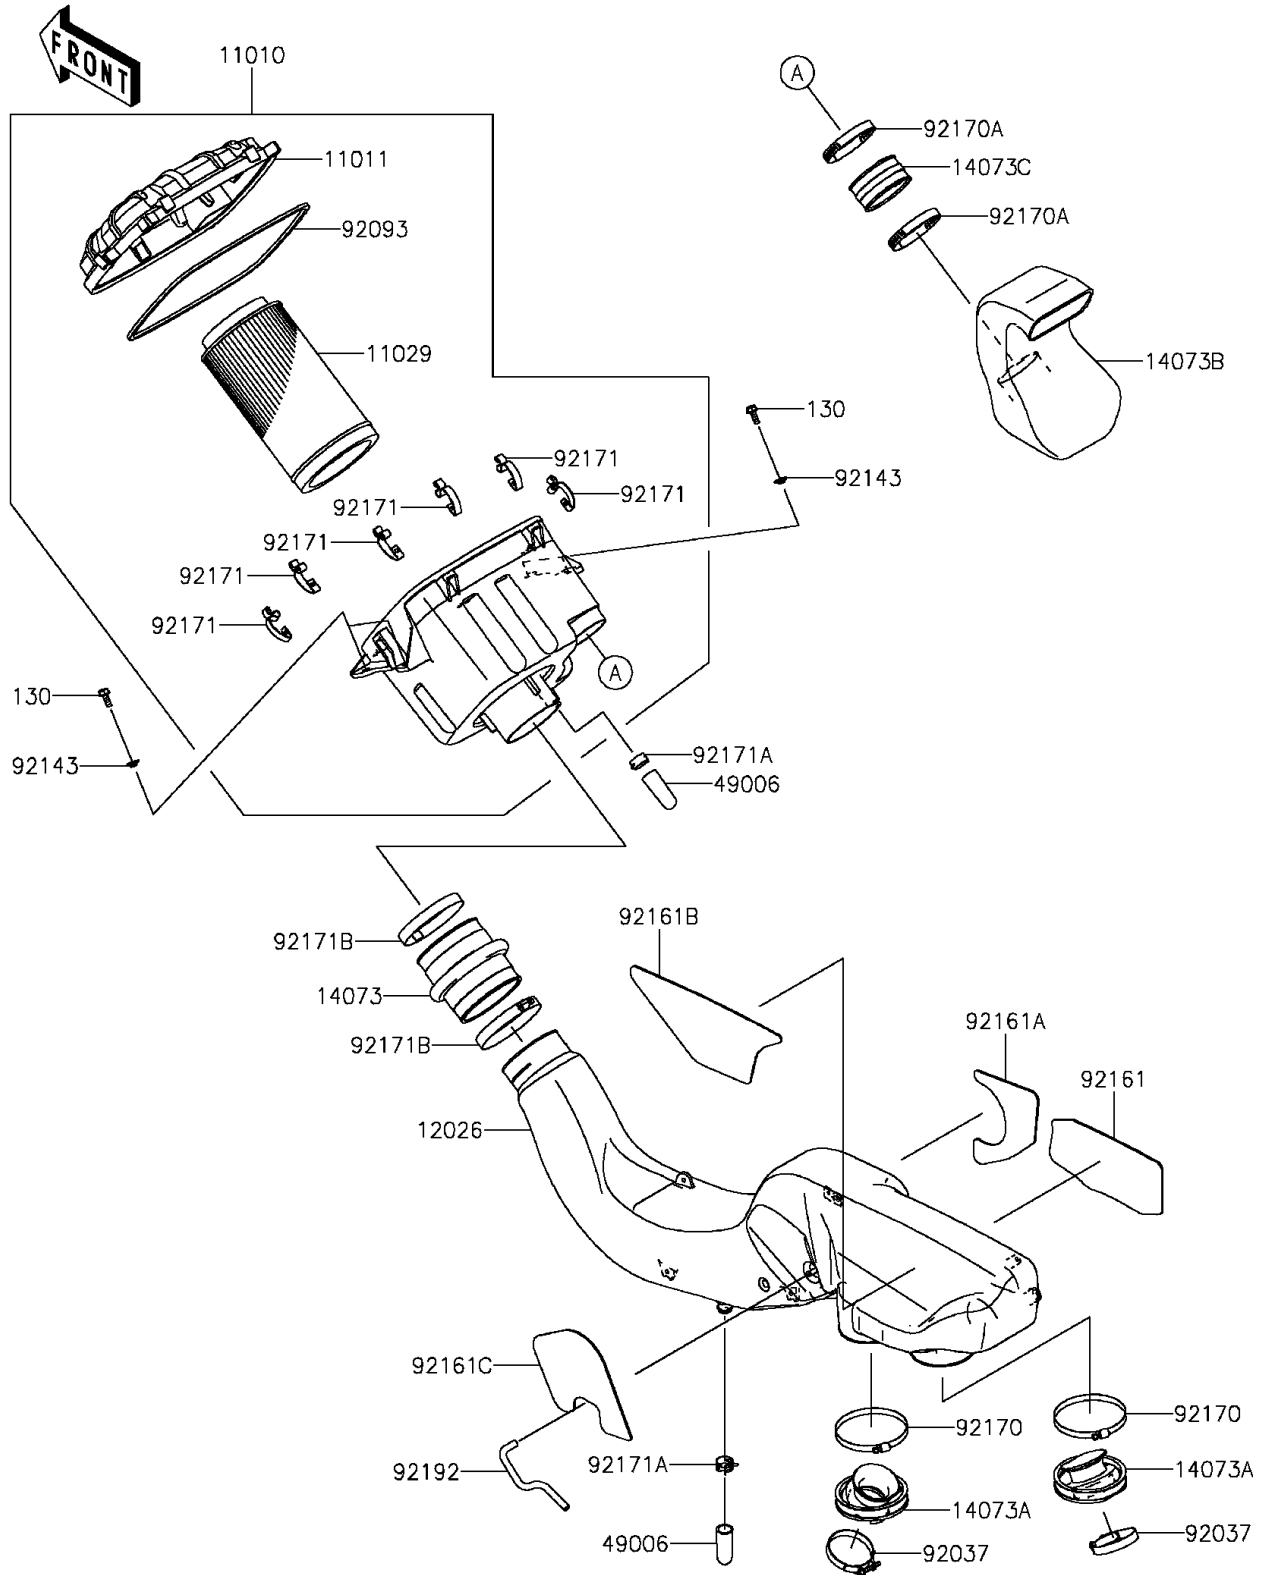

2015 Teryx4™ PARTS DIAGRAM

Air Cleaner

E1130

2015 Teryx4™ PARTS LIST

Air Cleaner

ITEM NAME	PART NUMBER	QUANTITY
BOLT-FLANGED,6X16 (Ref # 130)	130AA0616	1
FILTER-ASSY-AIR (Ref # 11010)	11010-0777	1
CASE-AIR FILTER (Ref # 11011)	11011-0784	1
ELEMENT-ASSY-AIR FILTER (Ref # 11029)	11029-0025	1
CHAMBER (Ref # 12026)	12026-0010	1
DUCT,JOINT,A/C SIDE (Ref # 14073)	14073-0757	1
DUCT,THROTTLE-CHAMBER (Ref # 14073A)	14073-0758	1
DUCT,INTAKE (Ref # 14073B)	14073-0767	1
DUCT,JOINT (Ref # 14073C)	14073-1775	1
BOOT (Ref # 49006)	49006-1351	1
CLAMP (Ref # 92037)	92037-1523	1
SEAL (Ref # 92093)	92093-0585	1
COLLAR (Ref # 92143)	92143-1087	1
DAMPER,CHAMBER,RH,RR (Ref # 92161)	92161-1518	1
DAMPER,CHAMBER,RH,FR (Ref # 92161A)	92161-1519	1
DAMPER,CHAMBER,LH,RR (Ref # 92161B)	92161-1520	1
DAMPER,CHAMBER,LH,FR (Ref # 92161C)	92161-1521	1
CLAMP (Ref # 92170)	92170-1676	1
CLAMP (Ref # 92170A)	92170-1764	1
CLAMP (Ref # 92171)	92171-0225	1
CLAMP (Ref # 92171A)	92171-1277	1
CLAMP (Ref # 92171B)	92171-3716	1
TUBE,4X8X143 (Ref # 92192)	92192-1230	1