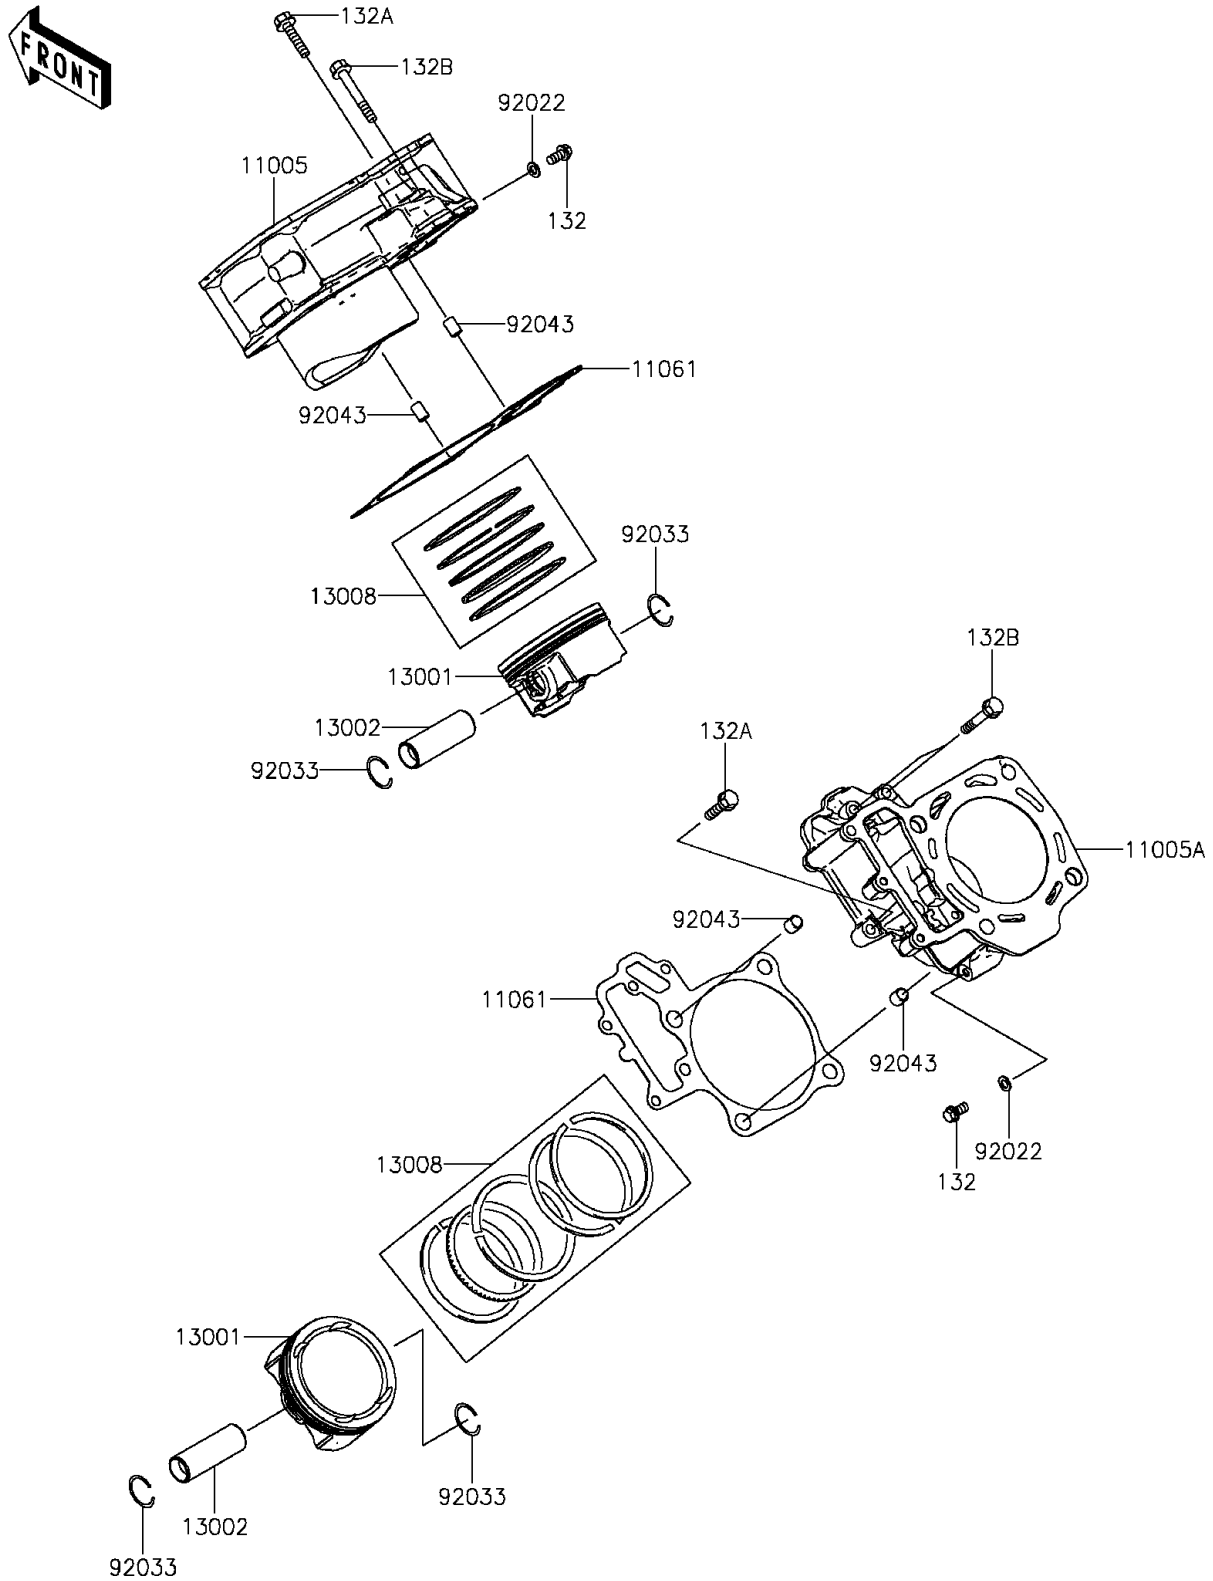

2015 Teryx4™ PARTS DIAGRAM

Cylinder/Piston(s)

E1120

2015 Teryx4™ PARTS LIST

Cylinder/Piston(s)

ITEM NAME	PART NUMBER	QUANTITY
BOLT-FLANGED-SMALL,6X12 (Ref # 132)	132BA0612	1
BOLT-FLANGED-SMALL,6X30 (Ref # 132A)	132BA0630	1
BOLT-FLANGED-SMALL,6X40 (Ref # 132B)	132BA0640	1
CYLINDER-ENGINE,FR (Ref # 11005)	11005-0628	1
CYLINDER-ENGINE,RR (Ref # 11005A)	11005-0629	1
GASKET,CYLINDER BASE (Ref # 11061)	11061-0730	1
PISTON-ENGINE (Ref # 13001)	13001-0740	1
PIN-PISTON (Ref # 13002)	13002-0711	1
RING-SET-PISTON (Ref # 13008)	13008-0042	1
WASHER,6.2X11X1 (Ref # 92022)	92022-304	1
RING-SNAP (Ref # 92033)	92033-1207	1
PIN,10.1X12X14 (Ref # 92043)	92043-4009	1