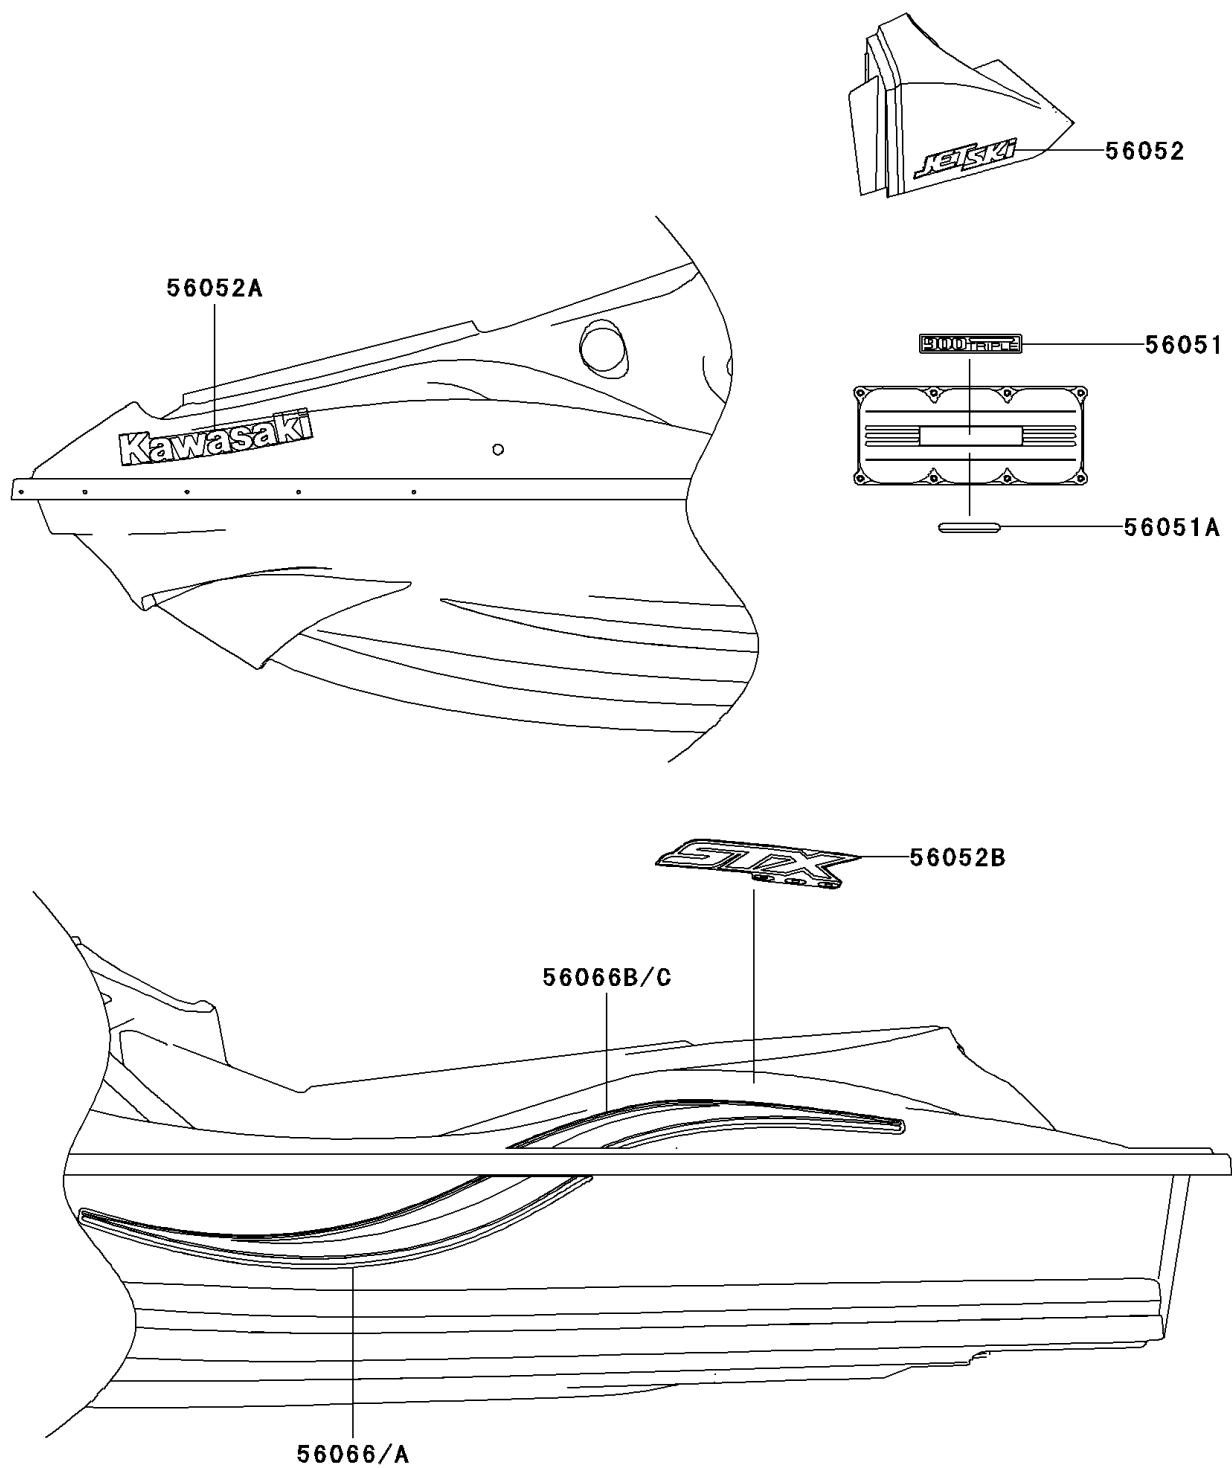

2003 JET SKI® 900 STX® PARTS DIAGRAM

Decals

F3880

2003 JET SKI® 900 STX® PARTS LIST

Decals

ITEM NAME	PART NUMBER	QUANTITY
MARK,900 TRIPLE (Ref # 56051)	56051-3743	1
MARK,INTAKE COVER (Ref # 56051A)	56051-3809	1
MARK,HANDLE COVER,JET SKI (Ref # 56052)	56052-3790	1
MARK,DECK,KAWASAKI (Ref # 56052A)	56052-3802	1
MARK,DECK,STX 900 (Ref # 56052B)	56052-3804	1
PATTERN,HULL,LH (Ref # 56066)	56066-3738	1
PATTERN,HULL,RH (Ref # 56066A)	56066-3739	1
PATTERN,DECK,LH (Ref # 56066B)	56066-3740	1
PATTERN,DECK,RH (Ref # 56066C)	56066-3741	1