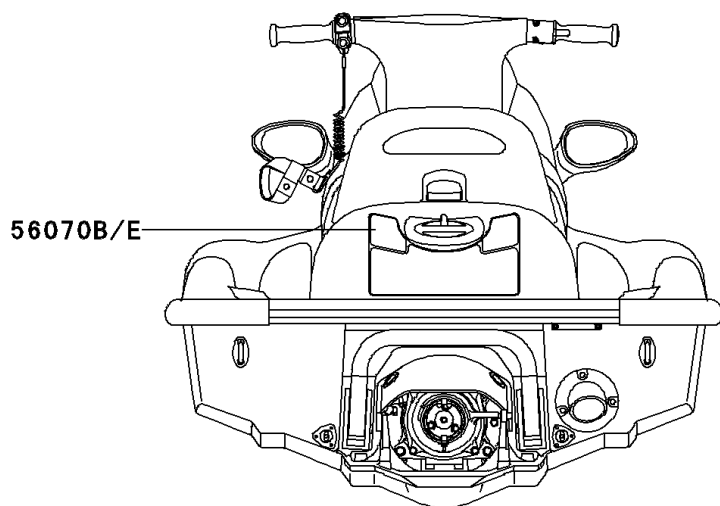

2003 JET SKI® 900 STX® PARTS DIAGRAM

Labels

F3183

(56070C)	Frenth
(56070D)	English

2003 JET SKI® 900 STX® PARTS LIST

Labels

ITEM NAME	PART NUMBER	QUANTITY
LABEL,FIRE EXTINGUISHER (Ref # 56030)	56030-3755	1
LABEL,REVERSE (Ref # 56030B)	56030-3815	1
LABEL-WARNING,GASOLINE (Ref # 56040)	56040-3972	1
LABEL-WARNING,DAMPER (Ref # 56070)	56070-3876	1
LABEL-WARNING,IMPORTANT SAFETY (Ref # 56070B)	56070-3937	1
LABEL-WARNING,GRAB HANDLE&STEP (Ref # 56070F)	56070-3967	1
LABEL,FIRE EXTINGUISHER(FRENCH (Ref # 56030A)	56030-3757	1
LABEL,REVERSE (Ref # 56030C)	56030-3816	1
LABEL,GASOLINE(FRENCH) (Ref # 56040A)	56040-3978	1
LABEL-WARNING,CENTER STORAGE (Ref # 56070A)	56070-3912	1
LABEL-WARNING,TETHER SWITCH (Ref # 56070C)	56070-3940	1
LABEL-WARNING,TETHER SWITCH (Ref # 56070D)	56070-3946	1
LABEL-WARNING,IMPORTANT SAFETY (Ref # 56070E)	56070-3953	1
LABEL-WARNING,GRAB HANDLE&STEP (Ref # 56070G)	56070-3969	1