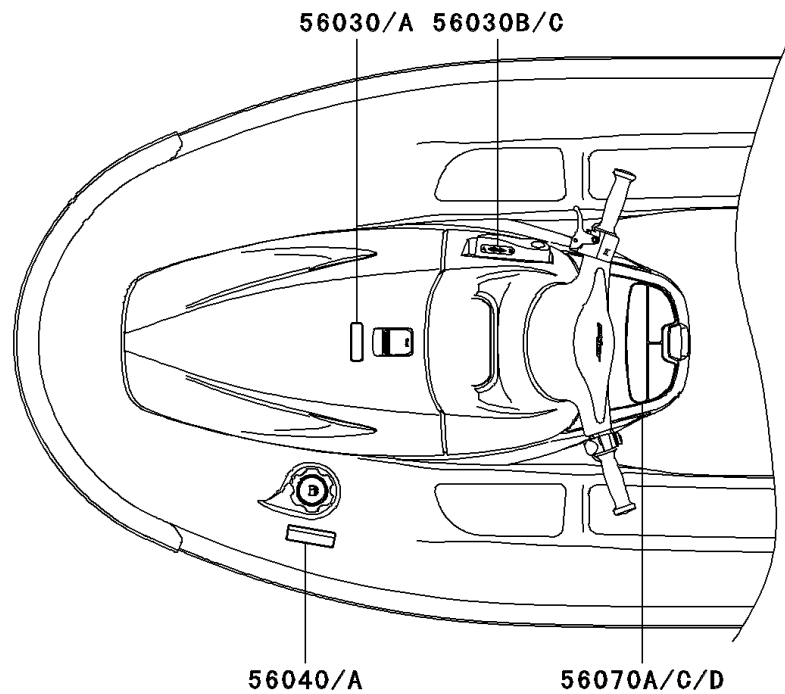

2003 JET SKI® 900 STX® PARTS DIAGRAM

Labels

F3183

(56070C)	Frenth
(56070D)	English

2003 JET SKI® 900 STX® PARTS LIST

Labels

ITEM NAME	PART NUMBER	QUANTITY
LABEL,FIRE EXTINGUISHER (Ref # 56030)	56030-3755	1
LABEL,REVERSE (Ref # 56030B)	56030-3815	1
LABEL-WARNING,GASOLINE (Ref # 56040)	56040-3972	1
LABEL-WARNING,DAMPER (Ref # 56070)	56070-3876	1
LABEL-WARNING,IMPORTANT SAFETY (Ref # 56070B)	56070-3937	1
LABEL-WARNING,GRAB HANDLE&STEP (Ref # 56070F)	56070-3967	1
LABEL,FIRE EXTINGUISHER(FRENCH (Ref # 56030A)	56030-3757	1
LABEL,REVERSE (Ref # 56030C)	56030-3816	1
LABEL,GASOLINE(FRENCH) (Ref # 56040A)	56040-3978	1
LABEL-WARNING,CENTER STORAGE (Ref # 56070A)	56070-3912	1
LABEL-WARNING,TETHER SWITCH (Ref # 56070C)	56070-3940	1
LABEL-WARNING,TETHER SWITCH (Ref # 56070D)	56070-3946	1
LABEL-WARNING,IMPORTANT SAFETY (Ref # 56070E)	56070-3953	1
LABEL-WARNING,GRAB HANDLE&STEP (Ref # 56070G)	56070-3969	1