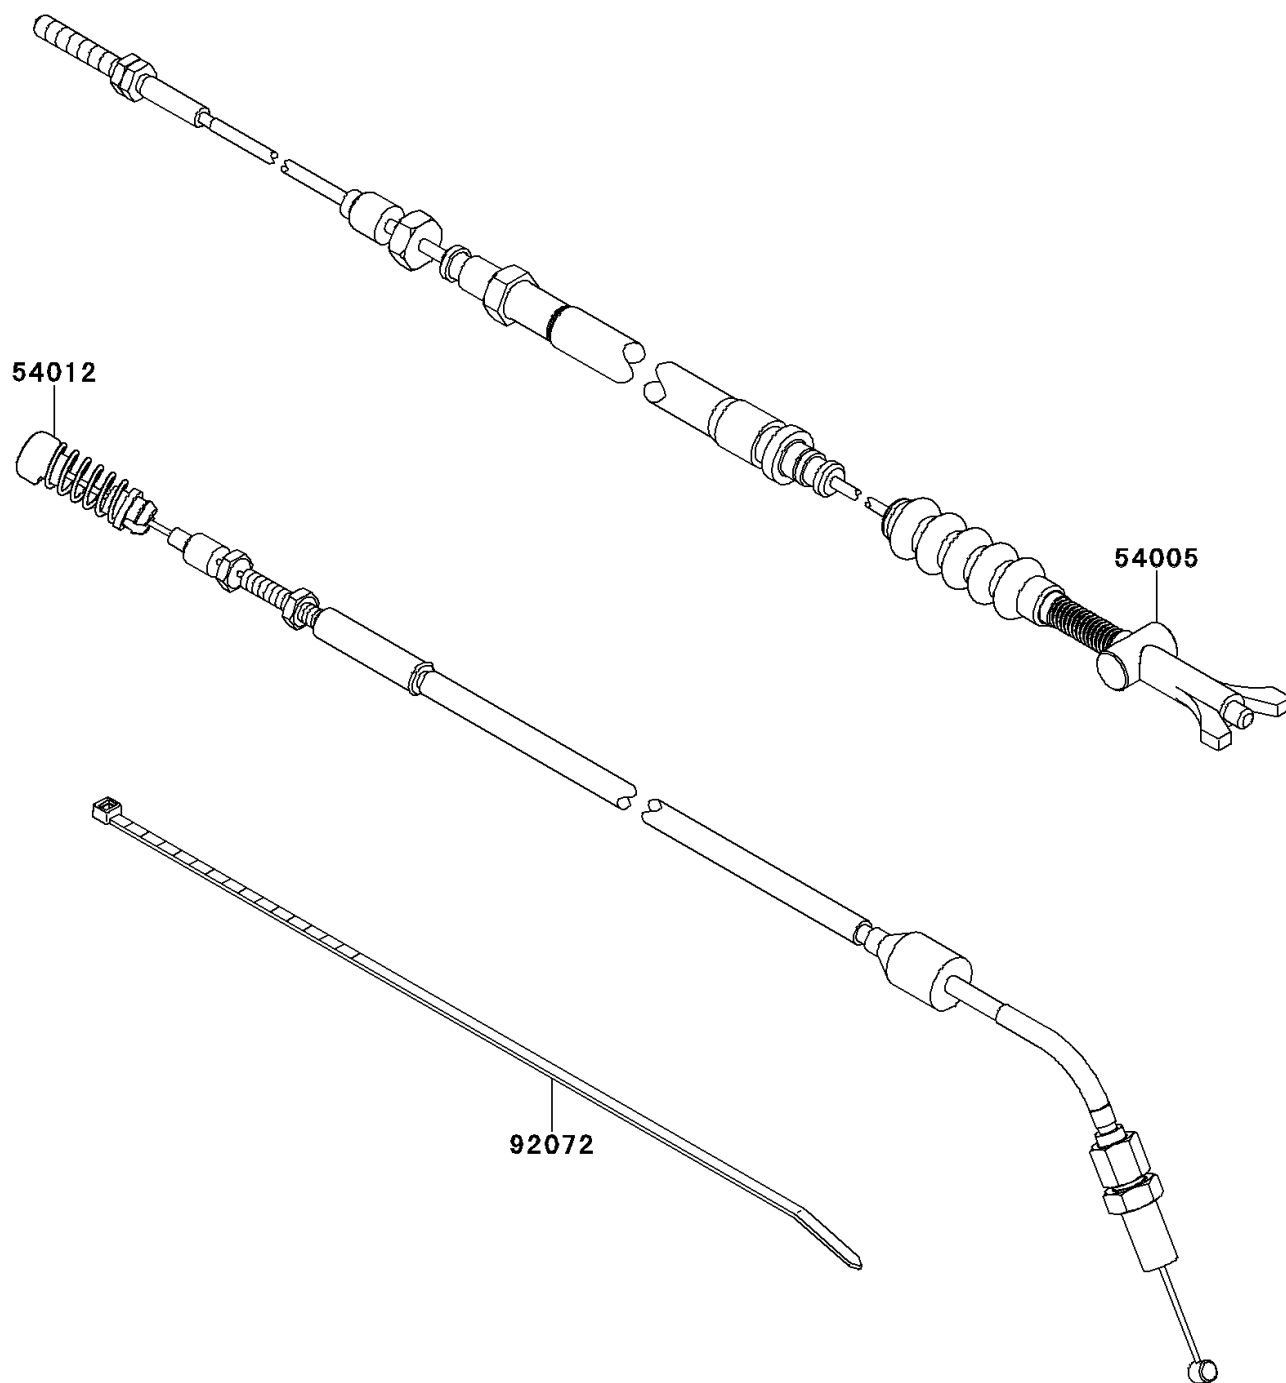

2014 Teryx4™ PARTS DIAGRAM

Cables

F2540

2014 Teryx4™ PARTS LIST

Cables

ITEM NAME	PART NUMBER	QUANTITY
CABLE-BRAKE,PARKING (Ref # 54005)	54005-0031	1
CABLE-THROTTLE (Ref # 54012)	54012-0561	1
BAND,L=292.1 (Ref # 92072)	92072-3509	1