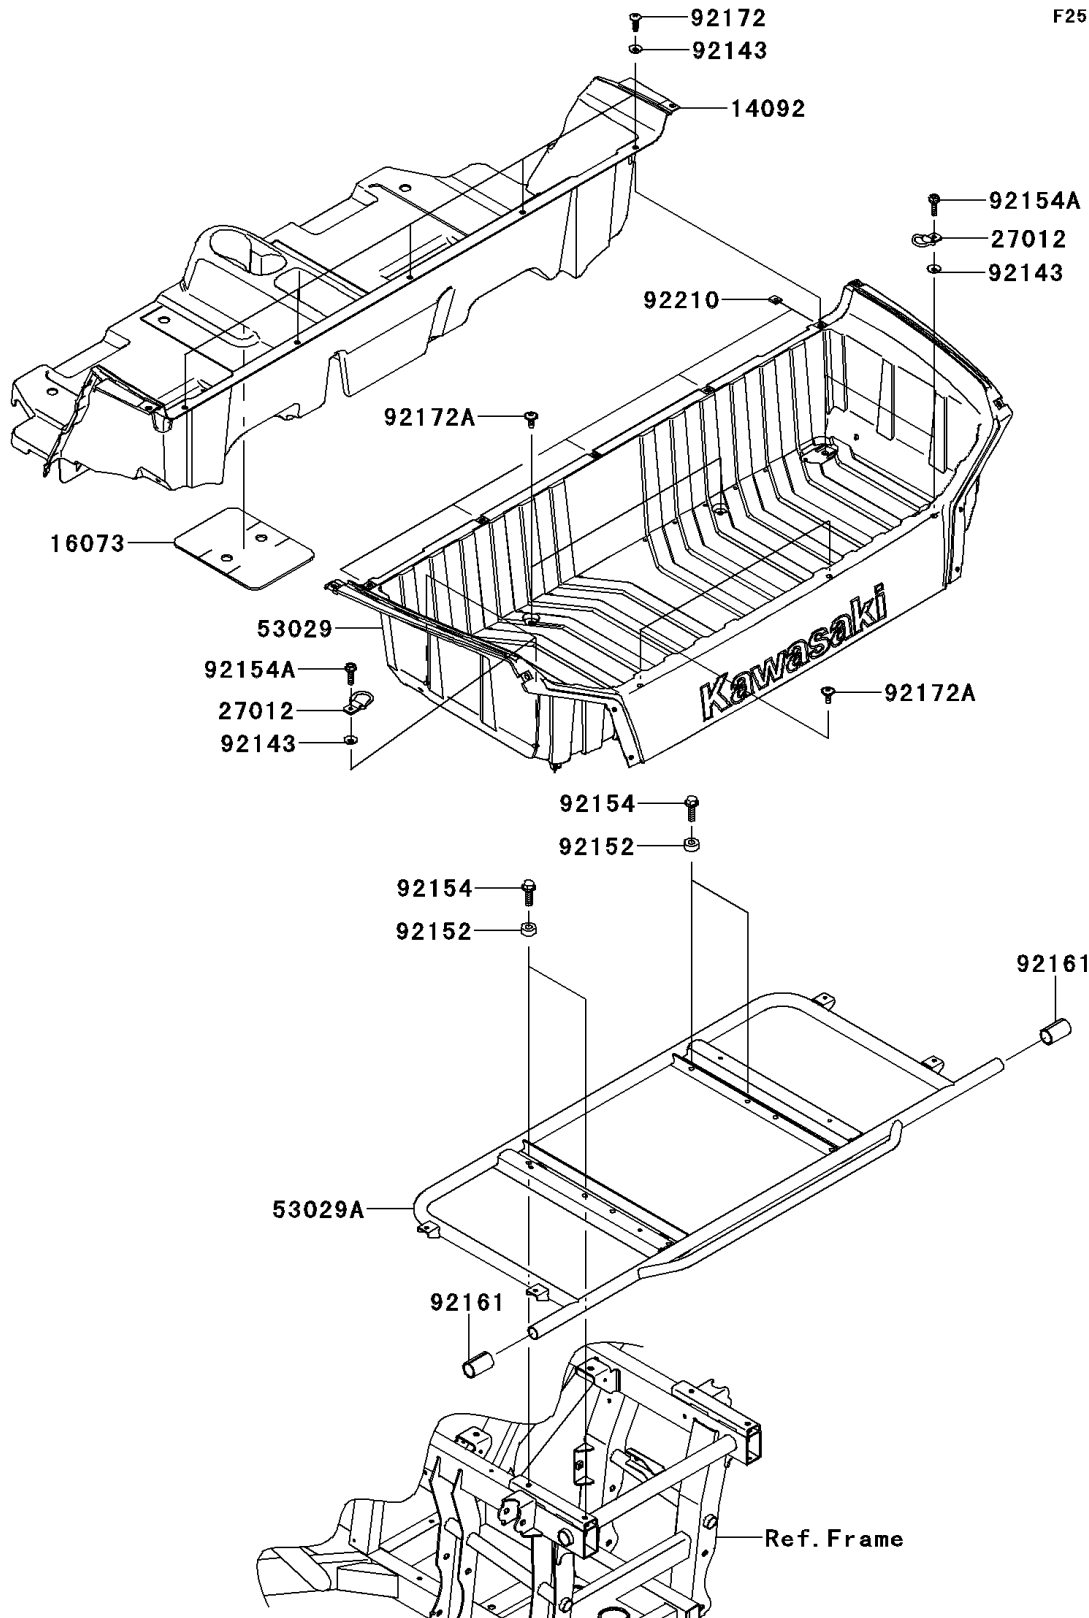

## 2014 Teryx4™ PARTS DIAGRAM

Carrier(s)

F2520

## 2014 Teryx4™ PARTS LIST

Carrier(s)

ITEM NAME	PART NUMBER	QUANTITY
COVER,RR CONSOLE (Ref # 14092)	14092-1057	1
INSULATOR,CENTER CONSOLE (Ref # 16073)	16073-0803	1
HOOK (Ref # 27012)	27012-0734	1
CARRIER (Ref # 53029)	53029-0309	1
CARRIER (Ref # 53029A)	53029-0330	1
COLLAR (Ref # 92143)	92143-1087	1
COLLAR,8.2X18X8 (Ref # 92152)	92152-1553	1
BOLT,FLANGED,8X25 (Ref # 92154)	92154-1302	1
BOLT,FLANGED,6X22 (Ref # 92154A)	92154-1356	1
DAMPER,50X79X3 (Ref # 92161)	92161-1604	1
SCREW,TAPPING,6X20 (Ref # 92172)	92172-0488	1
SCREW,6X16 (Ref # 92172A)	92172-0711	1
NUT,LEAF SPRING,6MM (Ref # 92210)	92210-0624	1