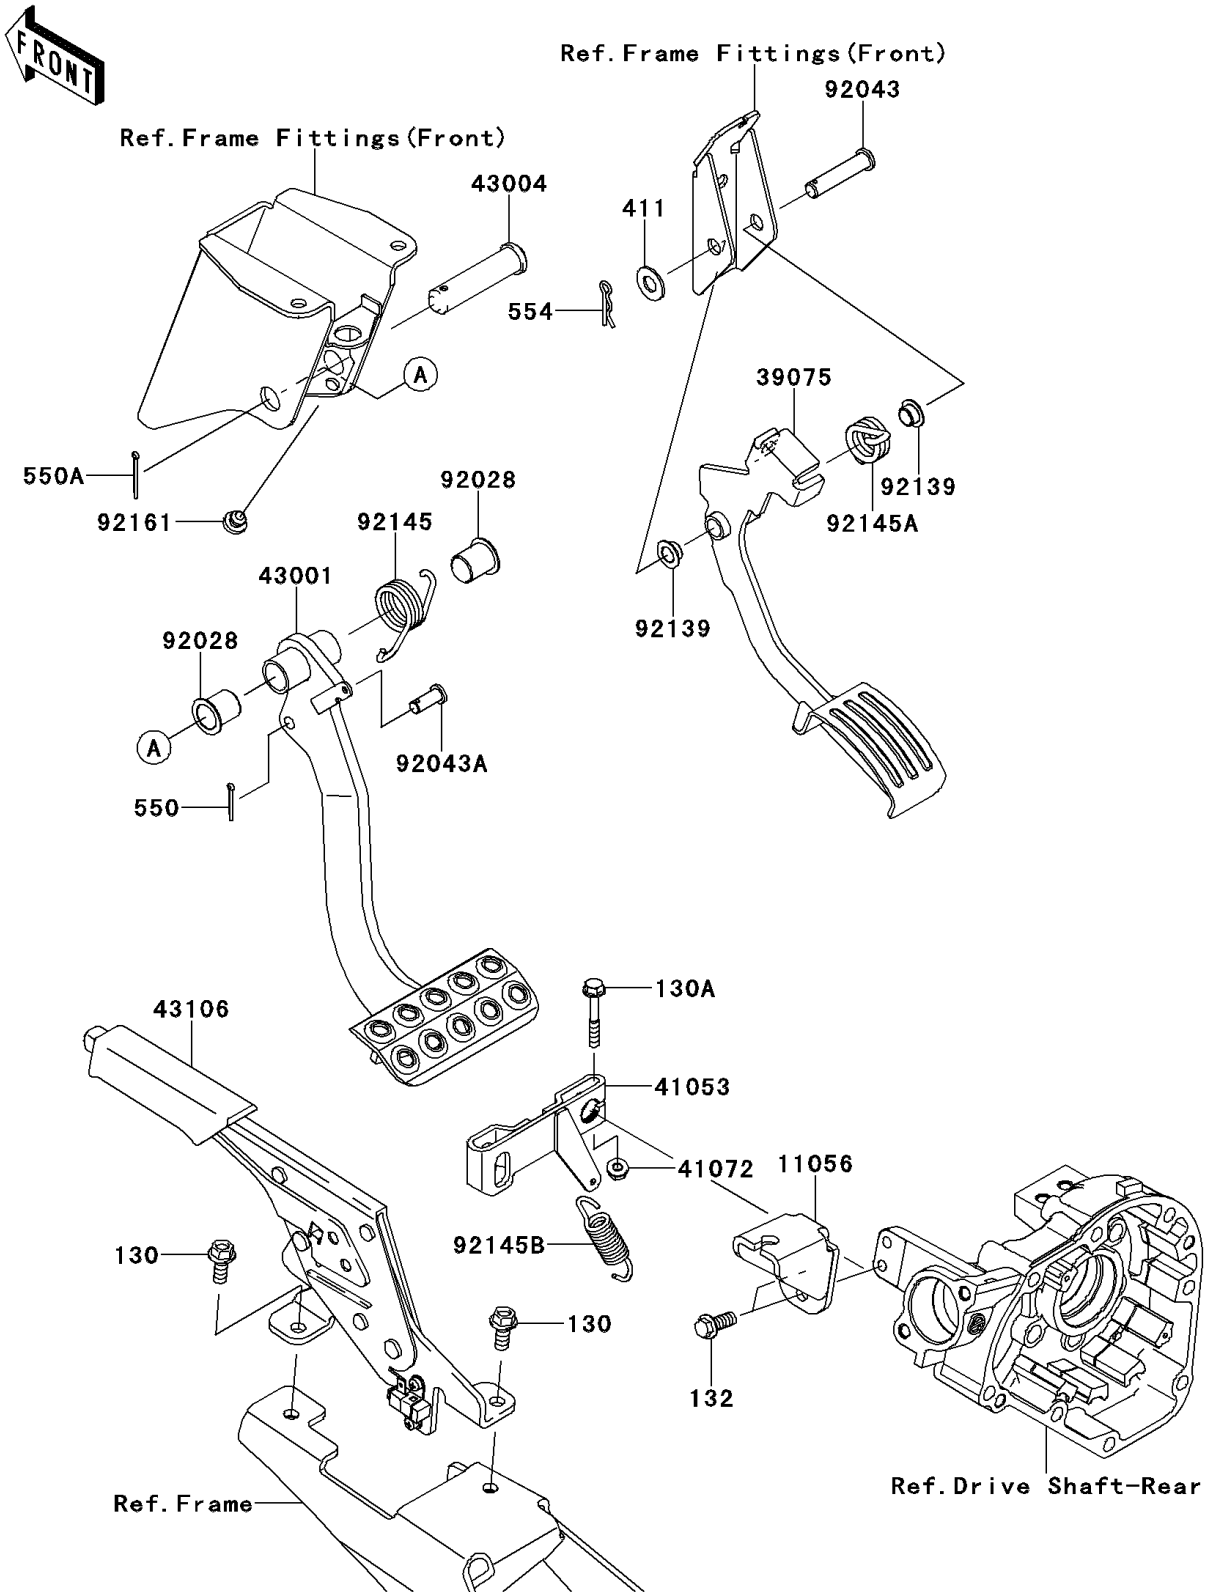

2014 Teryx4™ PARTS DIAGRAM

Brake Pedal/Throttle Lever

F2260

2014 Teryx4™ PARTS LIST

Brake Pedal/Throttle Lever

ITEM NAME	PART NUMBER	QUANTITY
BOLT-FLANGED,8X18 (Ref # 130)	130BA0818	1
BOLT-FLANGED,6X40 (Ref # 130A)	130CA0640	1
BOLT-FLANGED-SMALL,8X20 (Ref # 132)	132BA0820	1
WASHER-PLAIN,10MM (Ref # 411)	411AA1000	1
PIN-COTTER,2.5X18 (Ref # 550)	550AA2518	1
PIN-COTTER,2.5X25 (Ref # 550A)	550AA2525	1
PIN-SNAP,10MM (Ref # 554)	554DA1000	1
BRACKET (Ref # 11056)	11056-2267	1
LEVER-THROTTLE (Ref # 39075)	39075-0703	1
LEVER-BRAKE CAM (Ref # 41053)	41053-0023	1
NUT,6MM (Ref # 41072)	41072-007	1
LEVER-BRAKE,PEDAL (Ref # 43001)	43001-0714	1
SHAFT-BRAKE (Ref # 43004)	43004-1128	1
LEVER-ASSY-PARKING BRAKE (Ref # 43106)	43106-7502	1
BUSHING (Ref # 92028)	92028-1571	1
PIN,10X42.5 (Ref # 92043)	92043-0707	1
PIN (Ref # 92043A)	92043-1039	1
BUSHING (Ref # 92139)	92139-0230	1
SPRING,BRAKE PEDAL RETURN (Ref # 92145)	92145-0575	1
SPRING,THROTTLE (Ref # 92145A)	92145-0831	1
SPRING,BRAKE CAM LEVER (Ref # 92145B)	92145-0880	1
DAMPER (Ref # 92161)	92161-1084	1