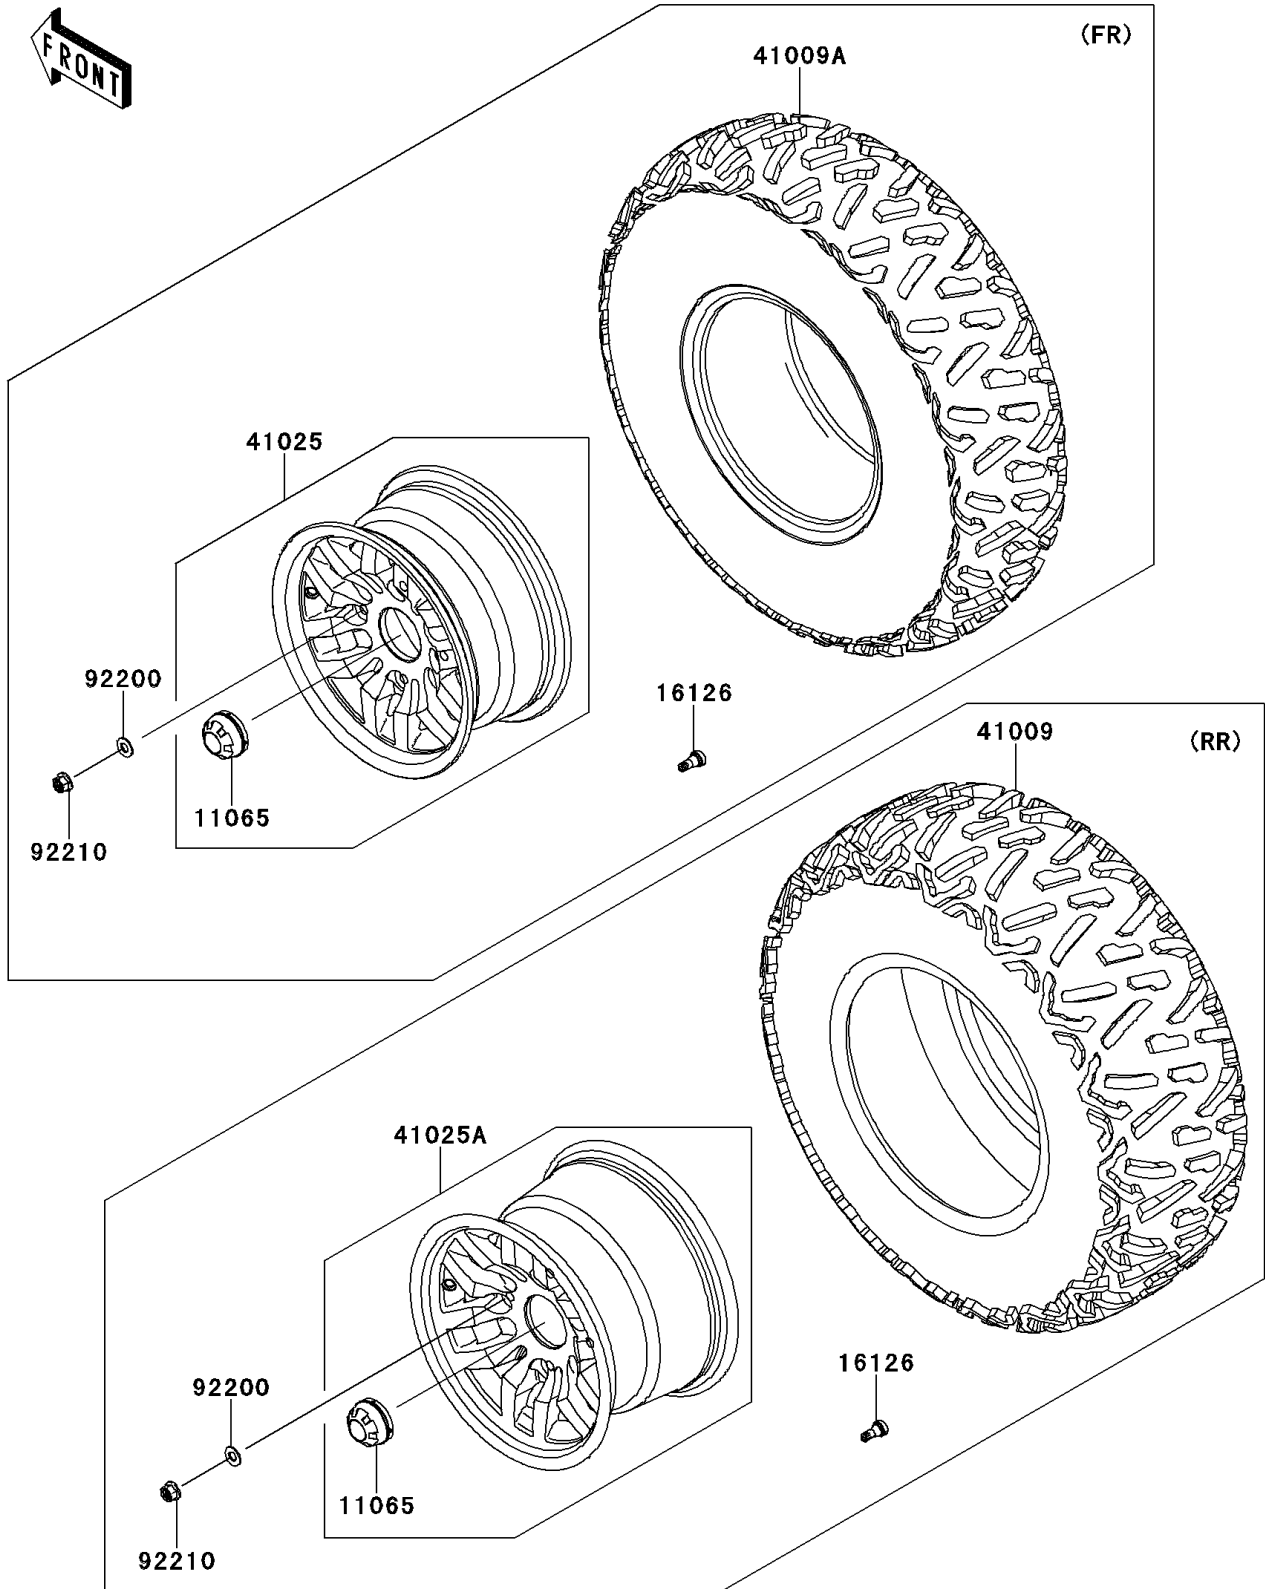

2014 Teryx4™ PARTS DIAGRAM

Wheels/Tires

F2210

2014 Teryx4™ PARTS LIST

Wheels/Tires

ITEM NAME	PART NUMBER	QUANTITY
CAP,WHEEL (Ref # 11065)	11065-0321	1
VALVE (Ref # 16126)	16126-4001	1
TIRE,RR,26X11.00-12,MU10 (Ref # 41009)	41009-0506	1
TIRE,FR,26X9.00R12 6PLY,BIGHORN2 (Ref # 41009A)	41009-0511	1
RIM,FR,12X6.0AT,WHL BLK+CAP (Ref # 41025)	41025-0138-31G	1
RIM,RR,12X8.0AT,WHL BLK+CAP (Ref # 41025A)	41025-0139-31G	1
WASHER,12.1X25X1.6 (Ref # 92200)	92200-0455	1
NUT,12MM (Ref # 92210)	92210-0603	1