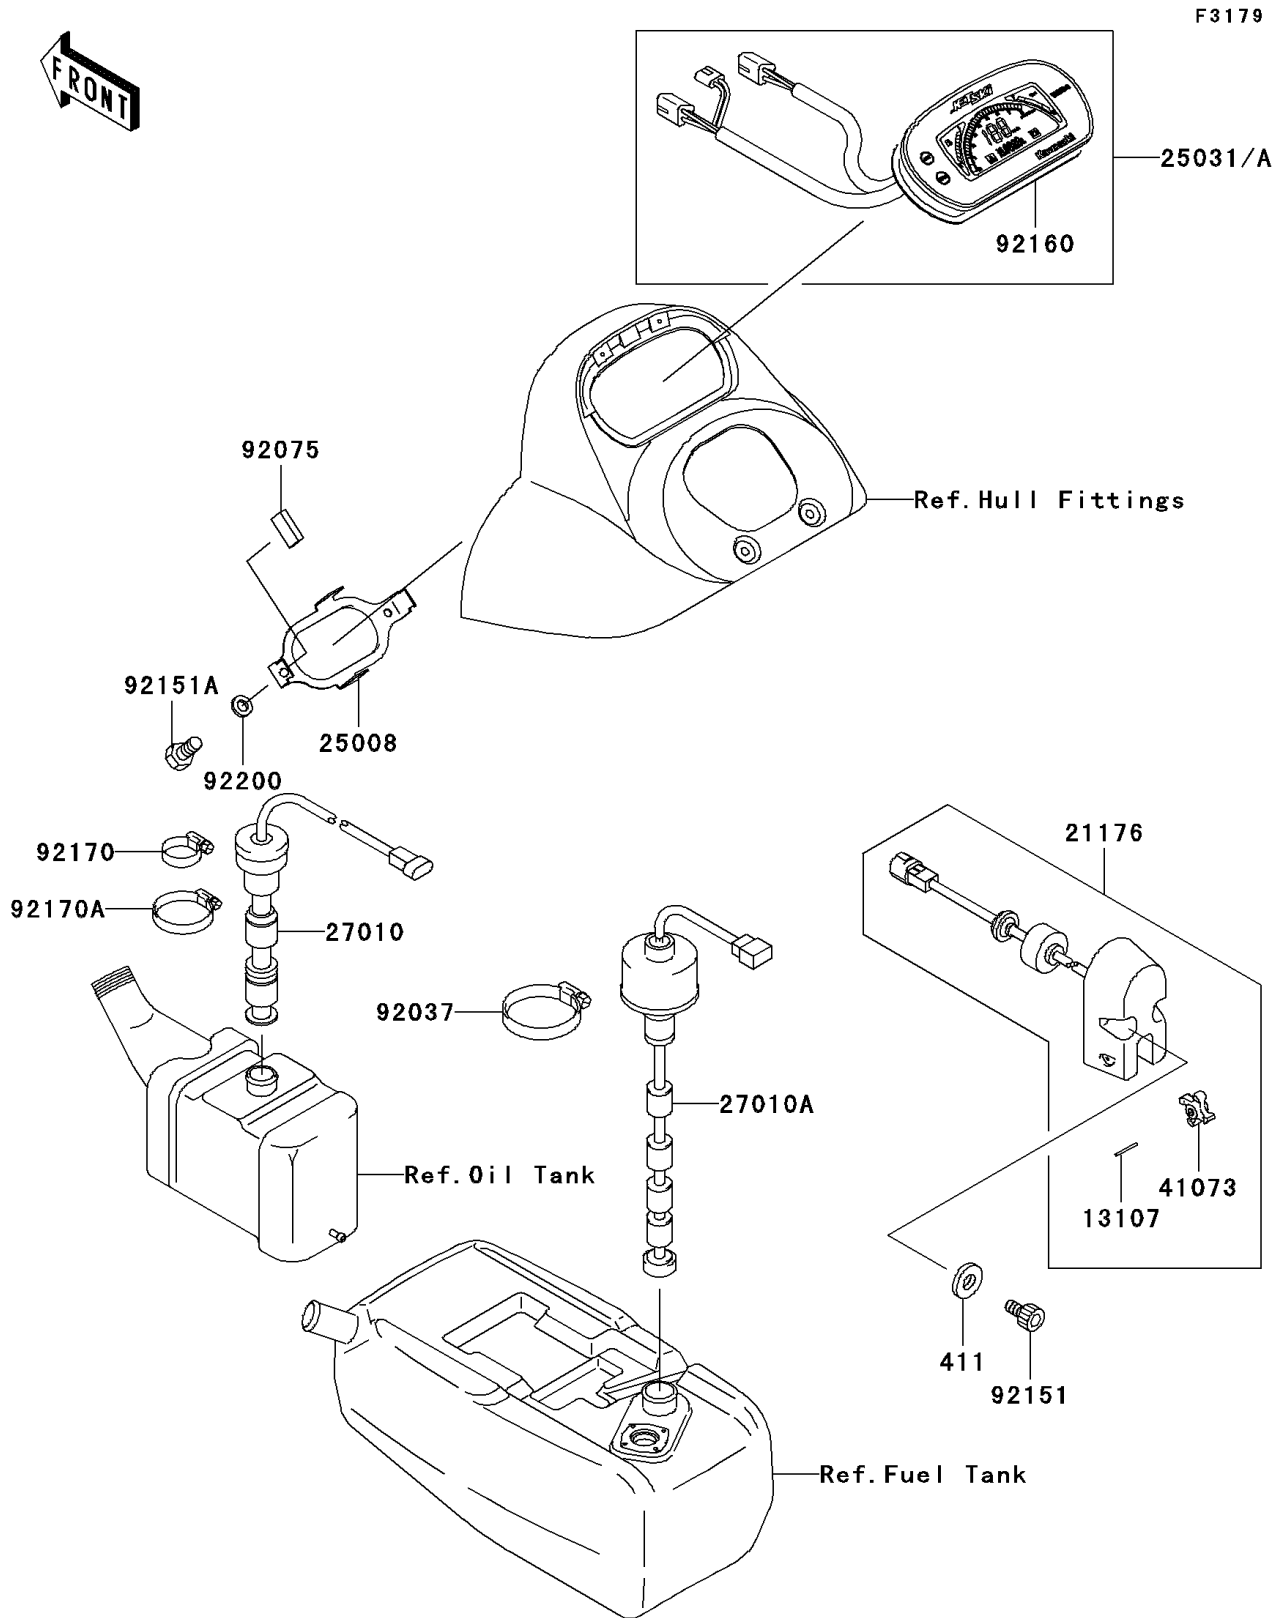

2003 JET SKI® 900 STX® PARTS DIAGRAM

Meters

2003 JET SKI® 900 STX® PARTS LIST

Meters

ITEM NAME	PART NUMBER	QUANTITY
WASHER-PLAIN,6MM (Ref # 411)	411S0600	1
SHAFT (Ref # 13107)	13107-3754	1
SENSOR,SPEEDOMETER,J.WHITE (Ref # 21176)	21176-3753-8U	1
BRACKET-METER (Ref # 25008)	25008-3709	1
SWITCH,OIL LEVEL (Ref # 27010)	27010-3753	1
SWITCH,FUEL LEVEL (Ref # 27010A)	27010-3770	1
WHEEL-ASSY,PADDLE (Ref # 41073)	41073-3701	1
CLAMP (Ref # 92037)	92037-3009	1
DAMPER (Ref # 92075)	92075-1446	1
BOLT,SOCKET,6X10 (Ref # 92151)	92151-3704	1
BOLT,5X10 (Ref # 92151A)	92151-3707	1
DAMPER,METER (Ref # 92160)	92160-3881	1
CLAMP (Ref # 92170)	92170-3718	1
CLAMP (Ref # 92170A)	92170-3734	1
WASHER,5.9X16X1.5 (Ref # 92200)	92200-3714	1
METER-ASSY,MILE (Ref # 25031)	25031-3731	1
METER-ASSY,KM (Ref # 25031A)	25031-3732	1