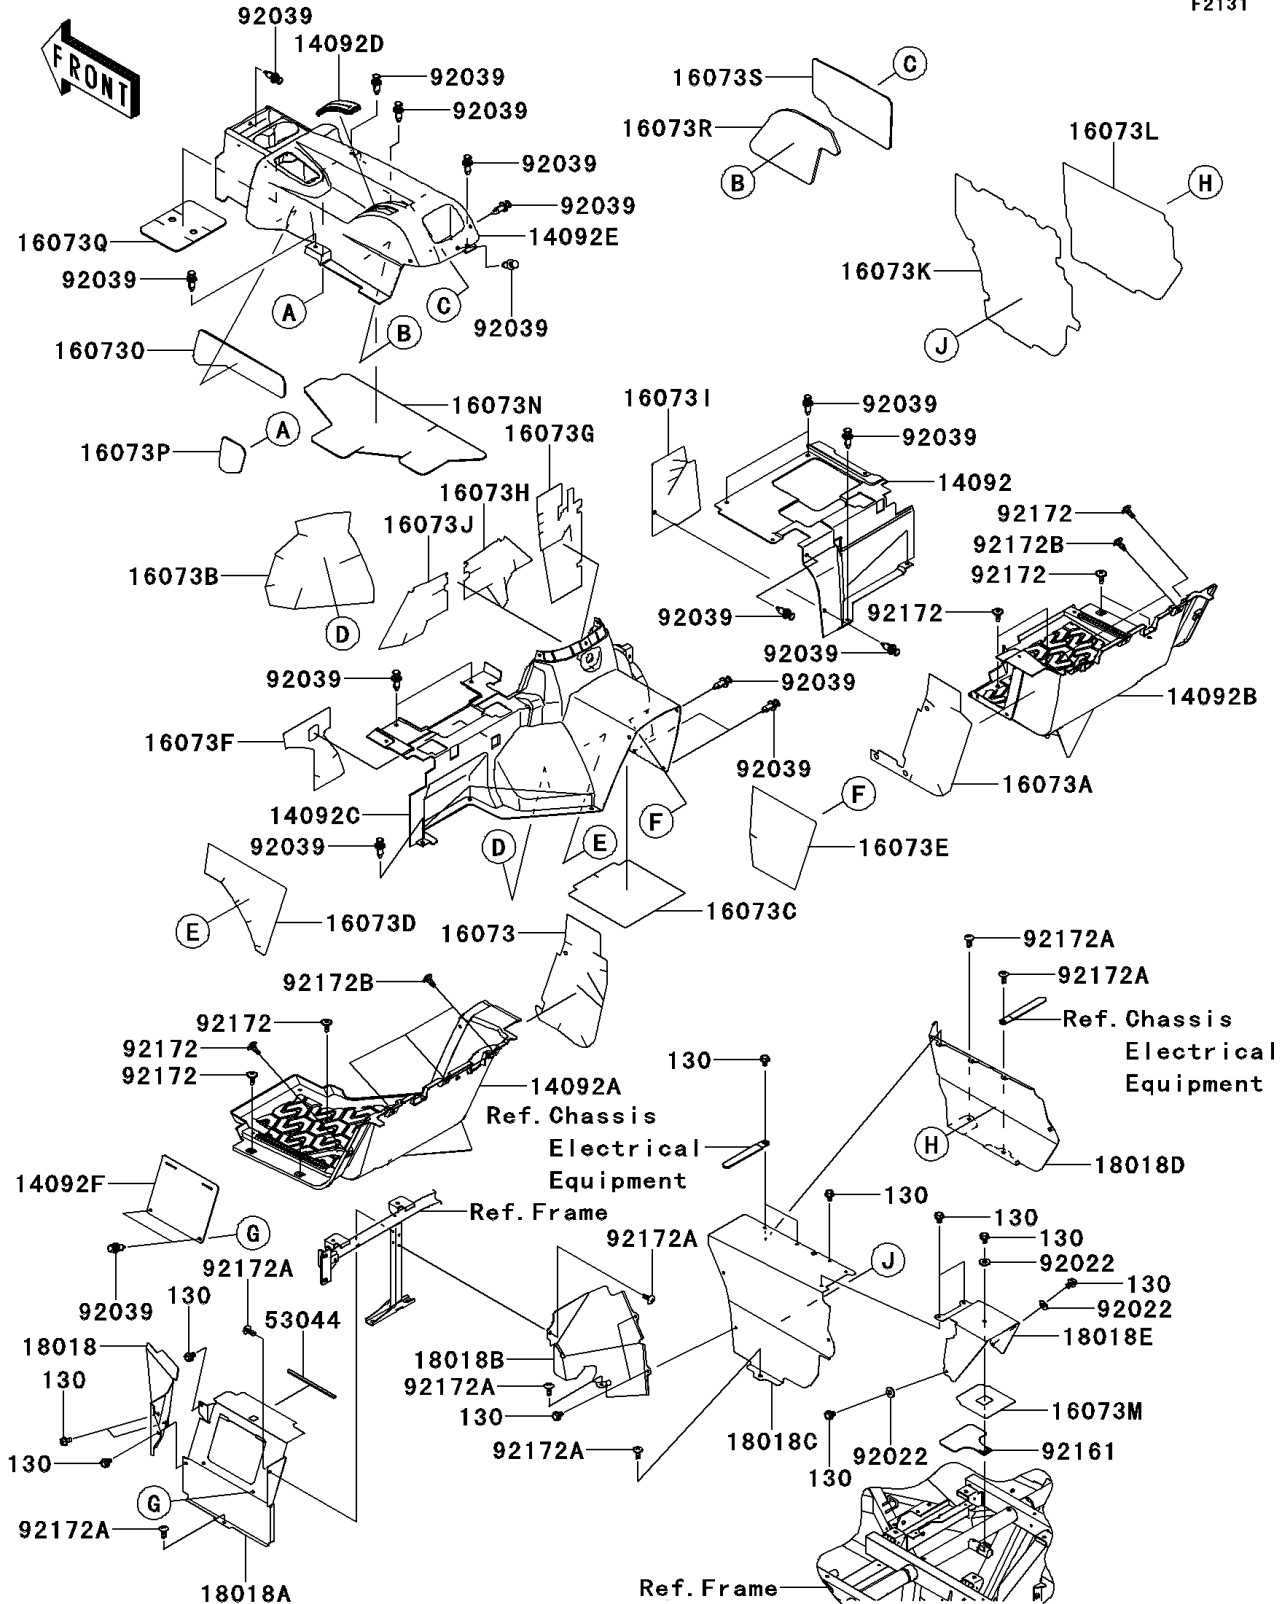

## 2014 Teryx4™ PARTS DIAGRAM

Frame Fittings(Rear)

F2131

## 2014 Teryx4™ PARTS LIST

Frame Fittings(Rear)

ITEM NAME	PART NUMBER	QUANTITY
PLATE-HEAT GUARD,LH UD SEAT,RR (Ref # 18018B)	18018-0043	1
PLATE-HEAT GUARD,RR TUNNEL,LH (Ref # 18018C)	18018-0044	1
PLATE-HEAT GUARD,RR TUNNEL,RH (Ref # 18018D)	18018-0045	1
PLATE-HEAT GUARD,RR TUNNEL,RR (Ref # 18018E)	18018-0047	1
TRIM,L=200 (Ref # 53044)	53044-0573	1
WASHER (Ref # 92022)	92022-2247	1
RIVET (Ref # 92039)	92039-1229	1
DAMPER,RR TUNNEL (Ref # 92161)	92161-1577	1
SCREW,6X16 (Ref # 92172)	92172-0711	1
SCREW,TAPPING,6X16 (Ref # 92172A)	92172-0739	1
SCREW,6X16 (Ref # 92172B)	92172-0826	1
BOLT-FLANGED,6X10 (Ref # 130)	130AA0610	1