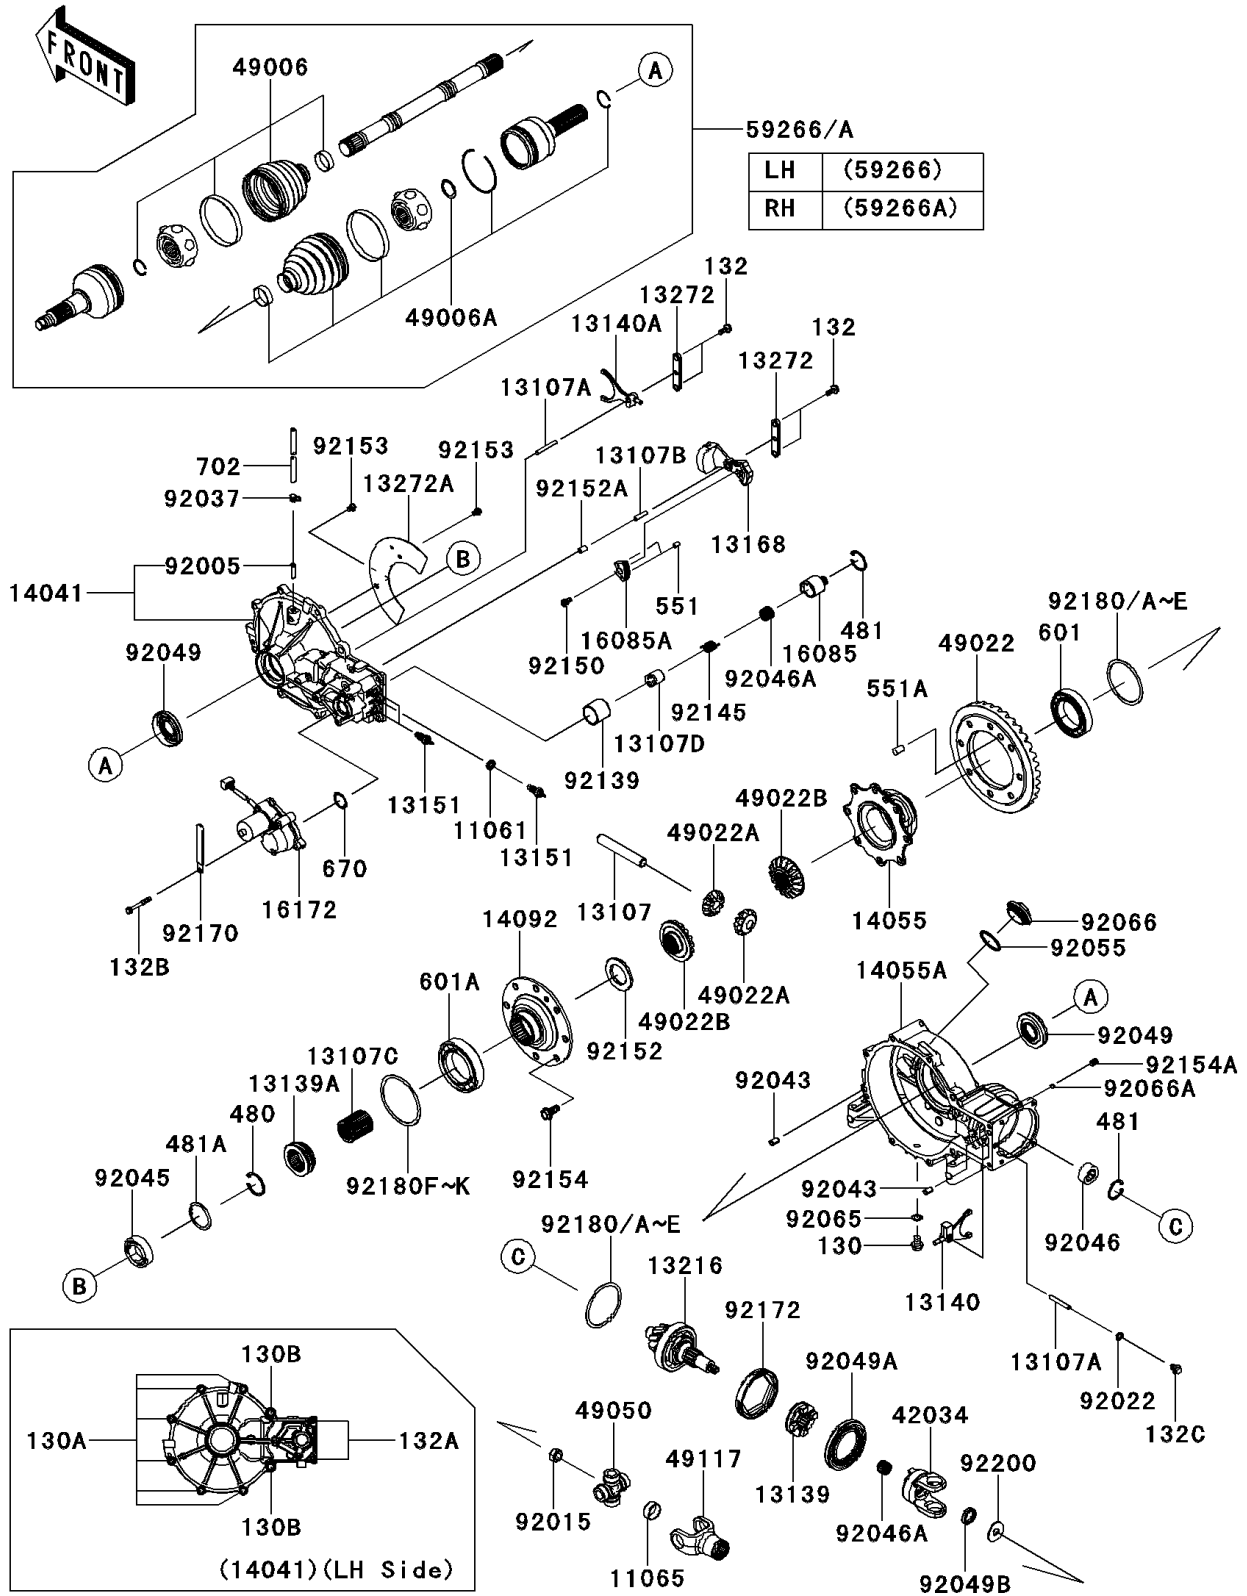

## 2014 Teryx4™ PARTS LIST

Drive Shaft-FR(-JKBRTCB1 EB500852)

ITEM NAME	PART NUMBER	QUANTITY
GASKET,10.5X16X3 (Ref # 11061)	11061-0805	1
CAP (Ref # 11065)	11065-0073	1
SHAFT,CROSS (Ref # 13107)	13107-0245	1
SHAFT,6X43.7 (Ref # 13107A)	13107-0246	1
SHAFT,6X25.1 (Ref # 13107B)	13107-0729	1
SHAFT,29X38X43.5 (Ref # 13107C)	13107-0746	1
SHAFT (Ref # 13107D)	13107-0747	1
SHIFTER (Ref # 13139)	13139-0017	1
SHIFTER,DIFFERENTIAL LOCK (Ref # 13139A)	13139-0627	1
FORK-SHIFT (Ref # 13140)	13140-0069	1
FORK-SHIFT (Ref # 13140A)	13140-0070	1
SWITCH-COMP (Ref # 13151)	13151-1086	1
LEVER (Ref # 13168)	13168-0731	1
GEAR-COMP,BEVEL,8T (Ref # 13216)	13216-0873	1
PLATE (Ref # 13272)	13272-0985	1
PLATE (Ref # 13272A)	13272-0986	1
COVER-COMP,LH (Ref # 14041)	14041-0554	1
CASE-GEAR,CROSS (Ref # 14055)	14055-0052	1
CASE-GEAR,RH (Ref # 14055A)	14055-0053	1
COVER,CROSS CASE (Ref # 14092)	14092-0269	1
GEAR,13T (Ref # 16085)	16085-0604	1
GEAR,65T (Ref # 16085A)	16085-0605	1
ACTUATOR (Ref # 16172)	16172-0025	1
COUPLING (Ref # 42034)	42034-0716	1
BOOT,OUTSIDE (Ref # 49006)	49006-0563	1
BOOT,INSIDE (Ref # 49006A)	49006-0578	1
GEAR-BEVEL,35T (Ref # 49022)	49022-0067	1
GEAR-BEVEL,10T (Ref # 49022A)	49022-0068	1
GEAR-BEVEL,16T (Ref # 49022B)	49022-0069	1