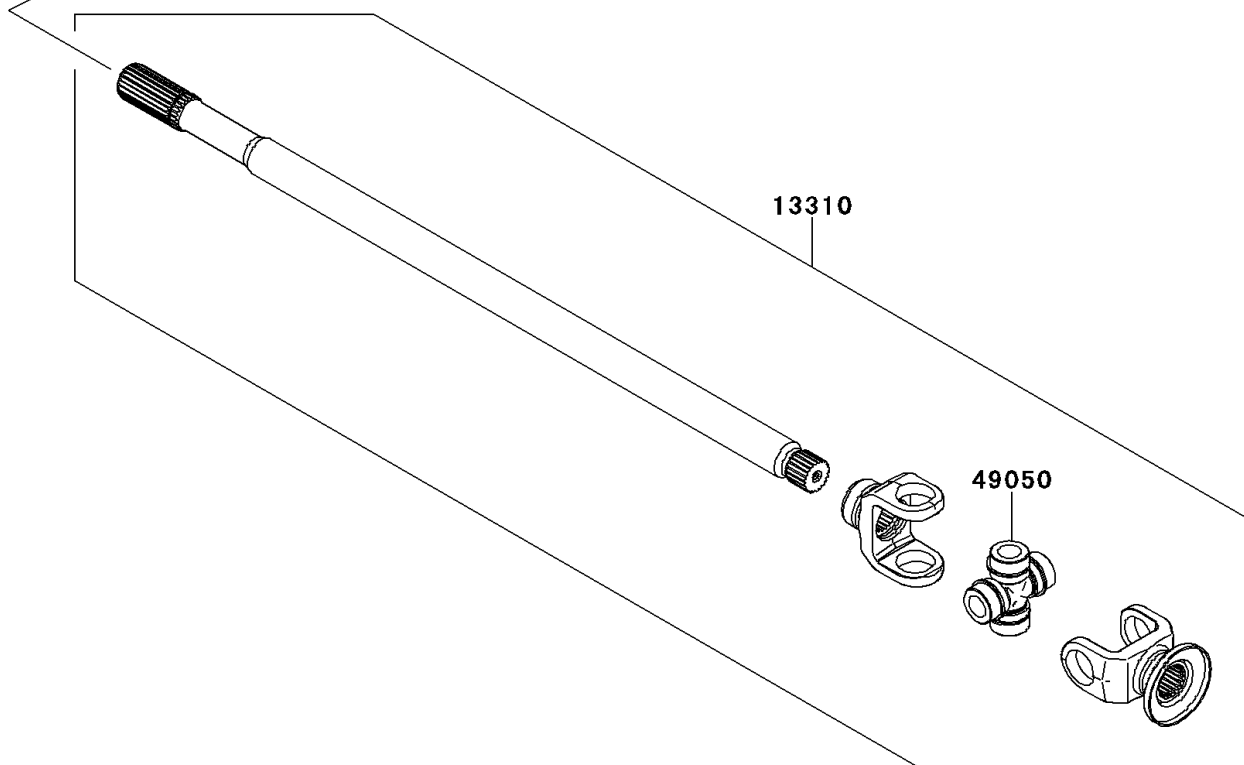

2014 Teryx4™ PARTS DIAGRAM

Drive Shaft(-JKBRTCB1 EB500852)

E3135

Ref. Drive Shaft-FR

2014 Teryx4™ PARTS LIST

Drive Shaft(-JKBRTCB1 EB500852)

ITEM NAME	PART NUMBER	QUANTITY
CIRCLIP-TYPE-C,24MM (Ref # 480)	480J2400	1
SHAFT-ASSY,FRONT ENG SIDE (Ref # 13310)	13310-0039	1
BOOT,GEAR ASSY SIDE (Ref # 49006)	49006-0108	1
SPIDER (Ref # 49050)	49050-0034	1
SPRING (Ref # 92145)	92145-0823	1
WASHER,25X31X1.5 (Ref # 92200)	92200-0600	1