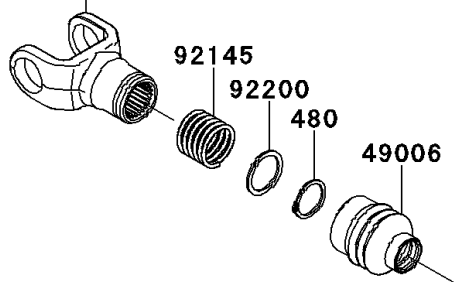

2014 Teryx4™ PARTS DIAGRAM

Drive Shaft(-JKBRTCB1 EB500852)

E3135

Ref. Drive Shaft-FR

2014 Teryx4™ PARTS LIST

Drive Shaft(-JKBRTCB1 EB500852)

ITEM NAME	PART NUMBER	QUANTITY
CIRCLIP-TYPE-C,24MM (Ref # 480)	480J2400	1
SHAFT-ASSY,FRONT ENG SIDE (Ref # 13310)	13310-0039	1
BOOT,GEAR ASSY SIDE (Ref # 49006)	49006-0108	1
SPIDER (Ref # 49050)	49050-0034	1
SPRING (Ref # 92145)	92145-0823	1
WASHER,25X31X1.5 (Ref # 92200)	92200-0600	1