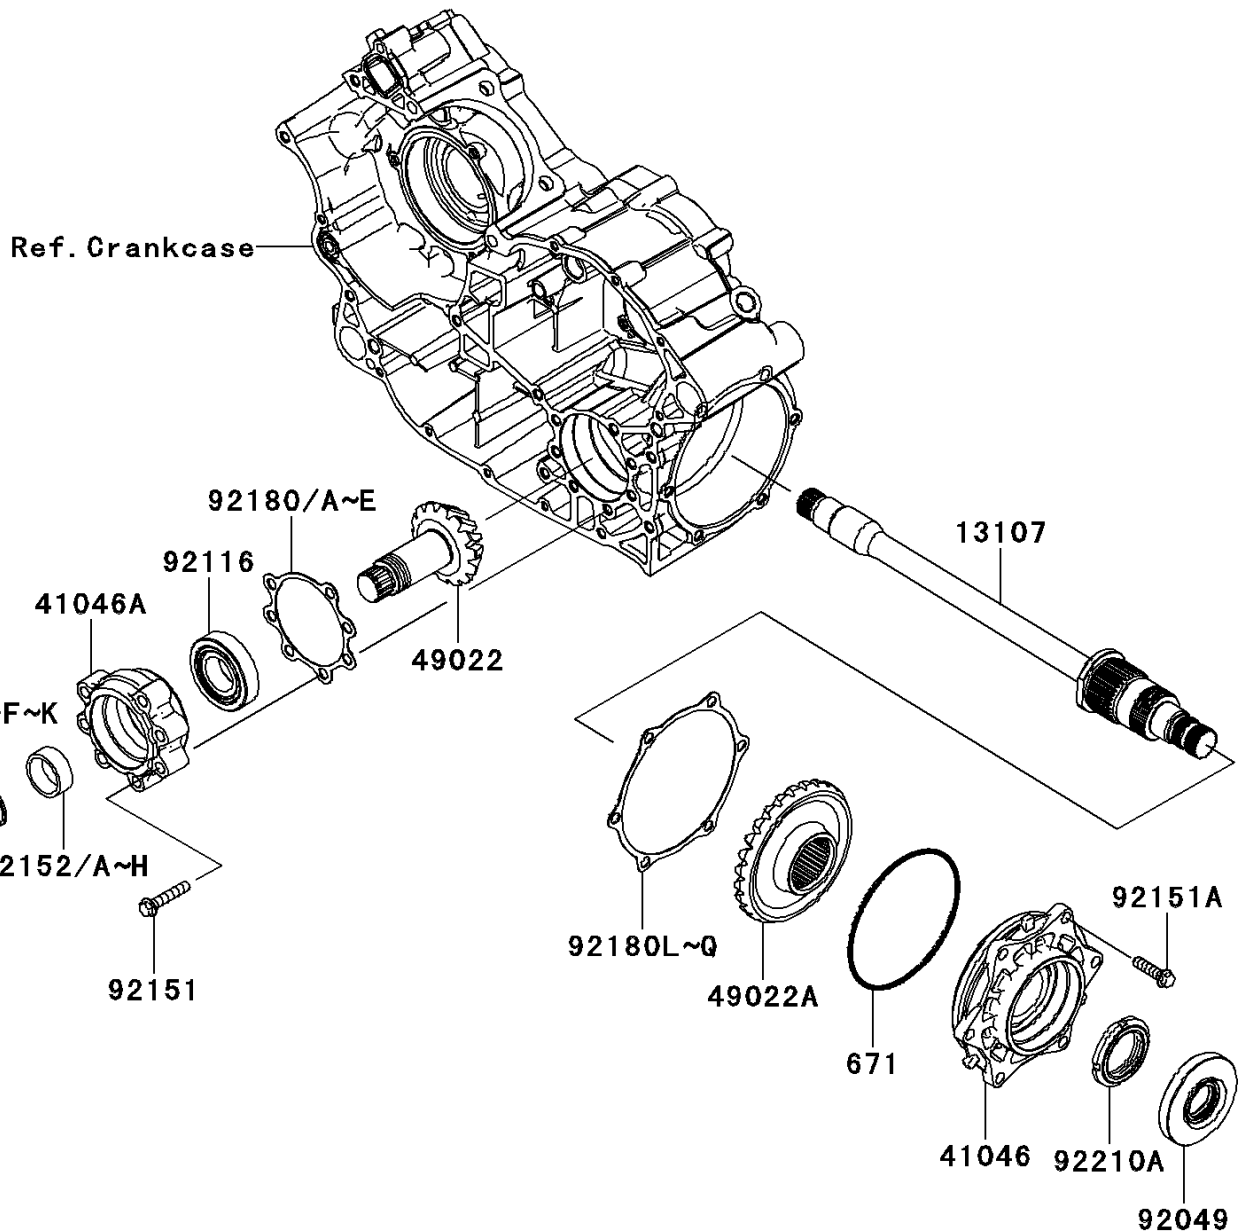

2014 Teryx4™ PARTS DIAGRAM

Front Bevel Gear

E3131

2014 Teryx4™ PARTS LIST

Front Bevel Gear

ITEM NAME	PART NUMBER	QUANTITY
CIRCLIP-TYPE-C,24MM (Ref # 480)	480J2400	1
SHAFT,OUTPUT (Ref # 13107)	13107-0766	1
GEAR,OUTPUT,29T (Ref # 13262)	13262-0962	1
HOUSING-BEARING,DRIVEN (Ref # 41046)	41046-0026	1
HOUSING-BEARING,DRIVE (Ref # 41046A)	41046-0572	1
GEAR-BEVEL,DRIVE,14T (Ref # 49022)	49022-0560	1
GEAR-BEVEL,DRIVEN,27T (Ref # 49022A)	49022-0561	1
SEAL-OIL (Ref # 92049)	92049-0712	1
BEARING-ROLLER,HR30206JUQU42 (Ref # 92116)	92116-0568	1
BOLT,8X40 (Ref # 92151)	92151-1621	1
BOLT-FLANGED-SMALL,8X30 (Ref # 92151A)	92151-1688	1
COLLAR,30.2X37X13.1 (Ref # 92152)	92152-0947	1
COLLAR,30.2X37X13.2 (Ref # 92152A)	92152-0948	1
COLLAR,30.2X37X13.3 (Ref # 92152B)	92152-0949	1
COLLAR,30.2X37X13.4 (Ref # 92152C)	92152-0950	1
COLLAR,30.2X37X13.5 (Ref # 92152D)	92152-0951	1
COLLAR,30.2X37X13.6 (Ref # 92152E)	92152-0952	1
COLLAR,30.2X37X13.7 (Ref # 92152F)	92152-0953	1
COLLAR,30.2X37X13.8 (Ref # 92152G)	92152-0954	1
COLLAR,30.2X37X13.9 (Ref # 92152H)	92152-0955	1
SHIM,DRIVE,T=0.15 (Ref # 92180)	92180-0702	1
SHIM,DRIVE,T=0.20 (Ref # 92180A)	92180-0703	1
SHIM,DRIVE,T=0.50 (Ref # 92180B)	92180-0704	1
SHIM,DRIVE,T=0.80 (Ref # 92180C)	92180-0705	1
SHIM,DRIVE,T=1.0 (Ref # 92180D)	92180-0706	1
SHIM,DRIVE,T=1.2 (Ref # 92180E)	92180-0707	1
SHIM,DRIVE,T=1.70 (Ref # 92180F)	92180-0708	1
SHIM,DRIVE,T=1.72 (Ref # 92180G)	92180-0709	1
SHIM,DRIVE,T=1.74 (Ref # 92180H)	92180-0710	1