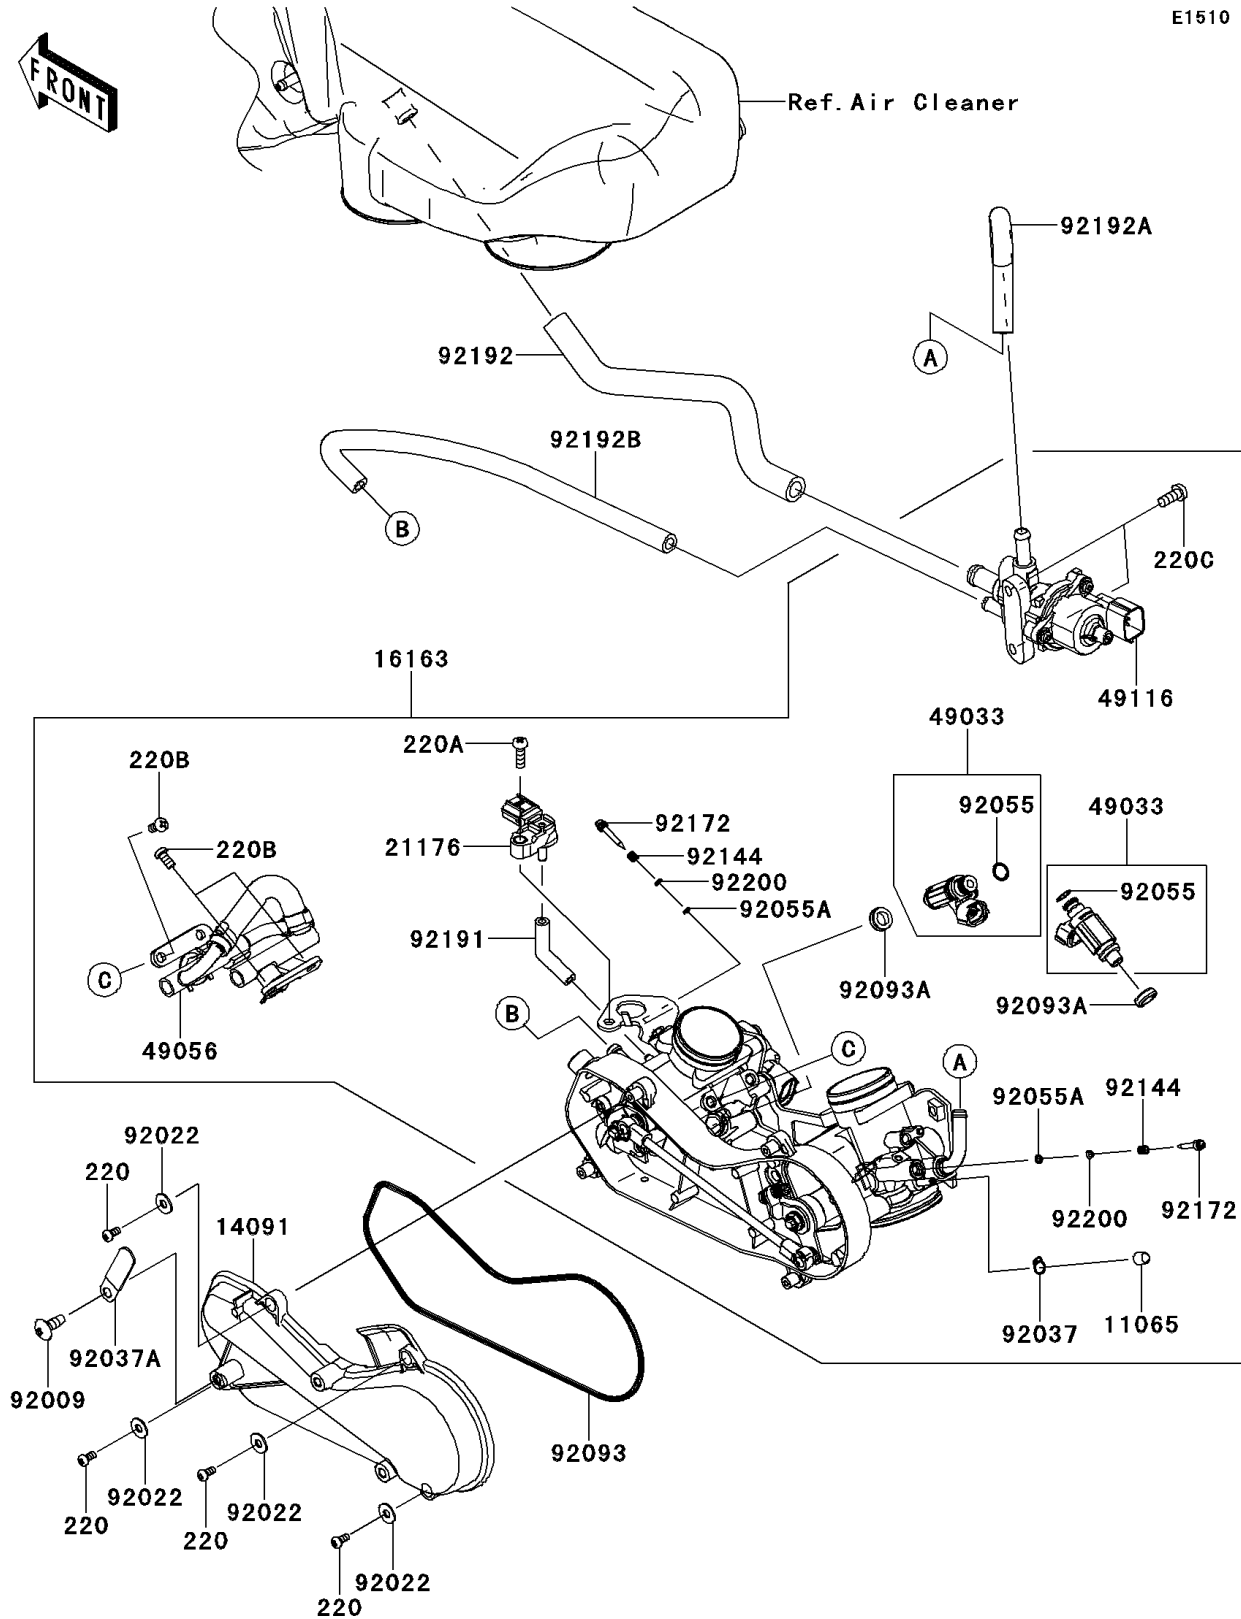

## 2014 Teryx4™ PARTS DIAGRAM

Throttle

E1510

## 2014 Teryx4™ PARTS LIST

Throttle

ITEM NAME	PART NUMBER	QUANTITY
SCREW-PAN-CROS,4X8 (Ref # 220)	220AA0408	1
SCREW-PAN-CROS,5X16 (Ref # 220A)	220AA0516	1
SCREW-PAN-CROS,6X12 (Ref # 220B)	220AA0612	1
SCREW-PAN-CROS,6X14 (Ref # 220C)	220AA0614	1
CAP (Ref # 11065)	11065-0072	1
COVER,THROTTLE LINK (Ref # 14091)	14091-1731	1
THROTTLE-ASSY,36EIS (Ref # 16163)	16163-0790	1
SENSOR,PRESSURE (Ref # 21176)	21176-0111	1
NOZZLE-INJECTION (Ref # 49033)	49033-0011	1
PIPE-INJECTION (Ref # 49056)	49056-0033	1
VALVE-ASSY,ISC (Ref # 49116)	49116-0021	1
SCREW,6X12 (Ref # 92009)	92009-1480	1
WASHER,5.2X13X1 (Ref # 92022)	92022-1380	1
CLAMP,TUBE (Ref # 92037)	92037-1124	1
CLAMP,L=45 (Ref # 92037A)	92037-1539	1
RING-O,INJECTION NOZZLE (Ref # 92055)	92055-1622	1
RING-O,AIR SCREW (Ref # 92055A)	92055-1658	1
SEAL (Ref # 92093)	92093-0082	1
SEAL (Ref # 92093A)	92093-0127	1
SPRING,THROTTLE STOP SCREW (Ref # 92144)	92144-1674	1
SCREW (Ref # 92172)	92172-0156	1
TUBE,3.2X7.4X70 (Ref # 92191)	92191-1552	1
TUBE,ISC-CHAMBER (Ref # 92192)	92192-0948	1
TUBE,ISC-THROTTLE RR (Ref # 92192A)	92192-1211	1
TUBE,ISC-THROTTLE FR (Ref # 92192B)	92192-1212	1
WASHER,PILOT AIR SCREW (Ref # 92200)	92200-1564	1