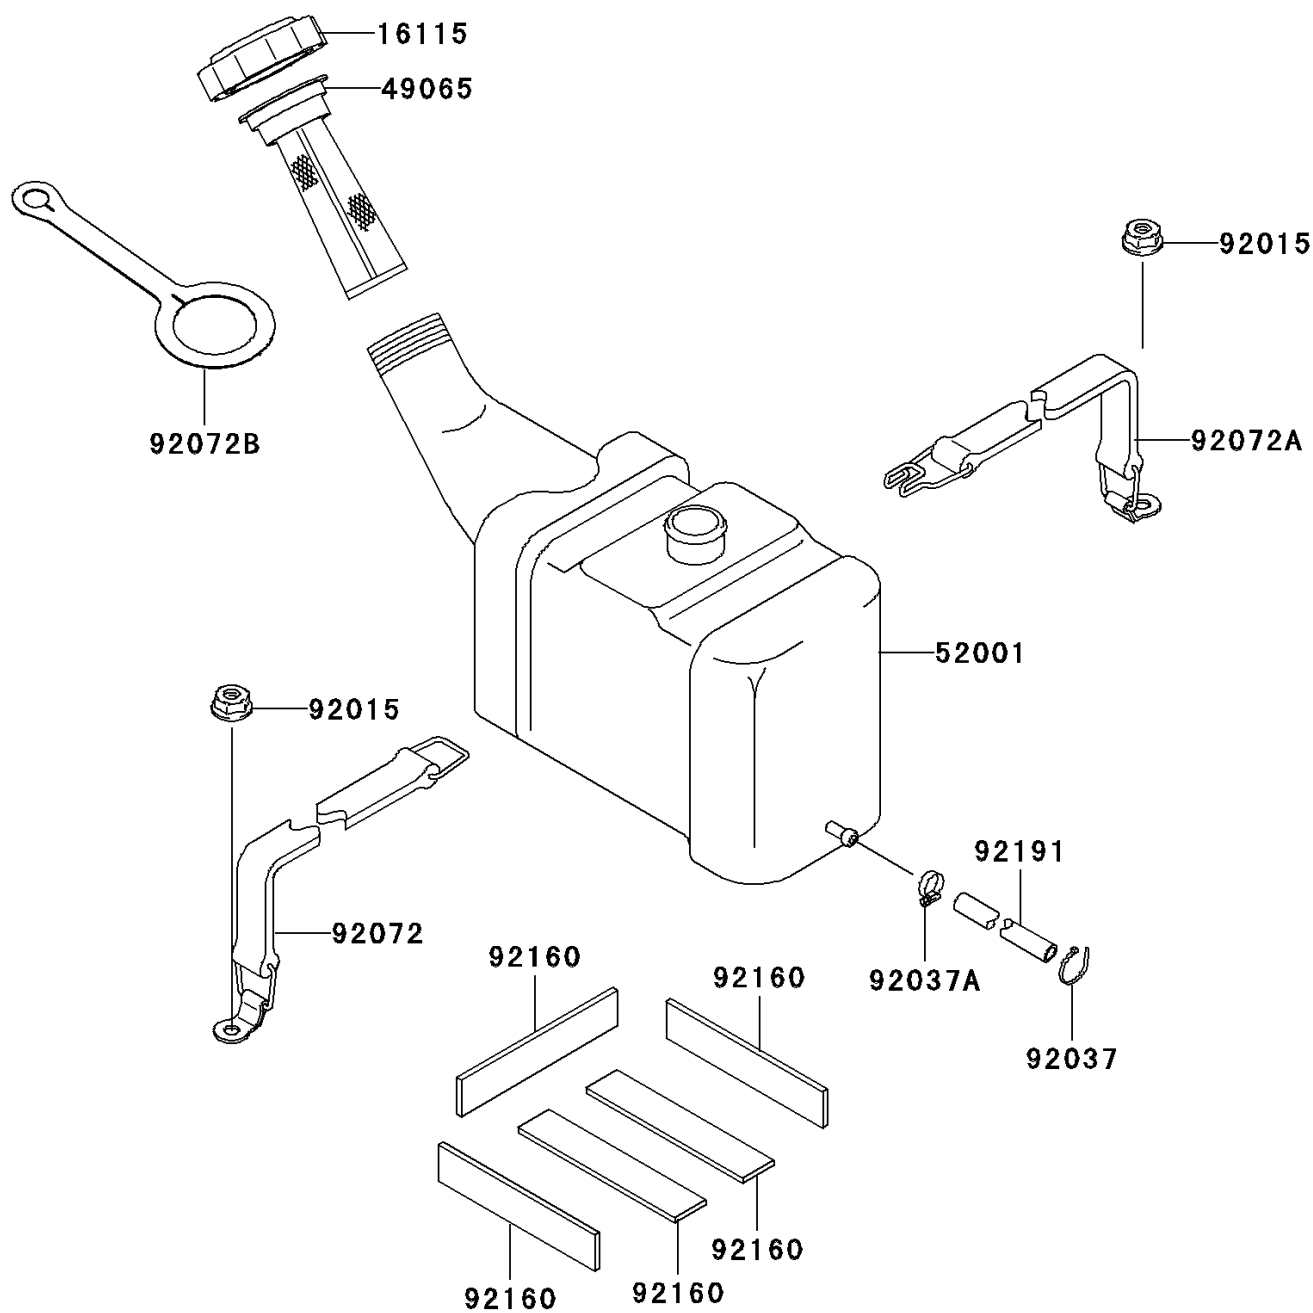

## 2003 JET SKI® 900 STX® PARTS DIAGRAM

Oil Tank

F3174

## 2003 JET SKI® 900 STX® PARTS LIST

Oil Tank

ITEM NAME	PART NUMBER	QUANTITY
CAP-OIL FILLER (Ref # 16115)	16115-3720	1
FILTER-OIL (Ref # 49065)	49065-3703	1
TANK-OIL (Ref # 52001)	52001-3728	1
NUT,6MM (Ref # 92015)	92015-3767	1
CLAMP (Ref # 92037)	92037-1173	1
CLAMP (Ref # 92037A)	92037-3726	1
BAND,OIL TANK (Ref # 92072)	92072-3812	1
BAND,OIL TANK (Ref # 92072A)	92072-3815	1
BAND (Ref # 92072B)	92072-3839	1
DAMPER (Ref # 92160)	92160-3793	1
TUBE,OIL (Ref # 92191)	92191-3818	1