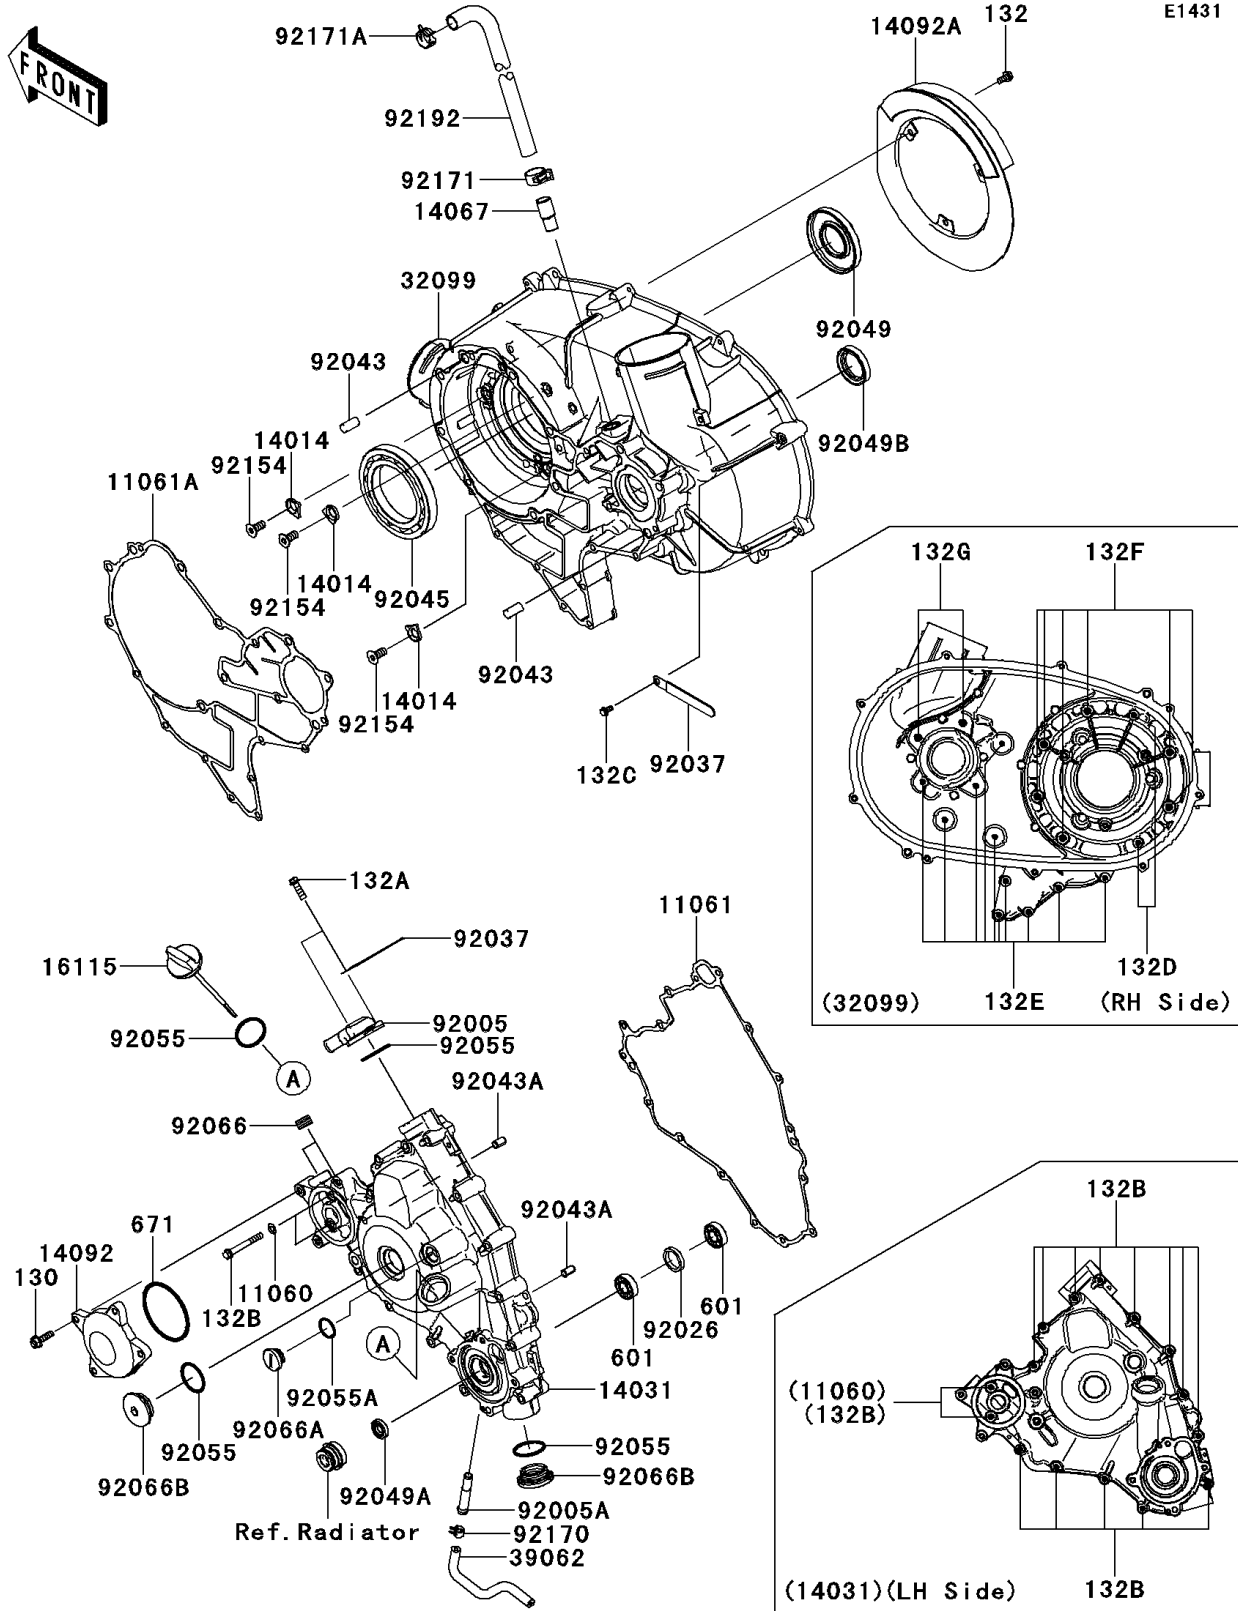

2014 Teryx4™ PARTS DIAGRAM

Engine Cover(s)

2014 Teryx4™ PARTS LIST

Engine Cover(s)

ITEM NAME	PART NUMBER	QUANTITY
BOLT-FLANGED,6X22 (Ref # 130)	130CA0622	1
BOLT-FLANGED-SMALL,6X12 (Ref # 132)	132BA0612	1
BOLT-FLANGED-SMALL,6X20 (Ref # 132A)	132BA0620	1
BOLT-FLANGED-SMALL,6X50 (Ref # 132B)	132BA0650	1
BOLT-FLANGED-SMALL,6X12 (Ref # 132C)	132BD0612	1
BOLT-FLANGED-SMALL,6X30 (Ref # 132D)	132BD0630	1
BOLT-FLANGED-SMALL,6X45 (Ref # 132E)	132BD0645	1
BOLT-FLANGED-SMALL,8X35 (Ref # 132F)	132BD0835	1
BOLT-FLANGED-SMALL,8X50 (Ref # 132G)	132BD0850	1
GASKET,6.2X12X0.3 (Ref # 11060)	11060-1994	1
GASKET,GENERATOR COVER (Ref # 11061)	11061-0728	1
GASKET,CVT CASE (Ref # 11061A)	11061-0729	1
PLATE-POSITION (Ref # 14014)	14014-0556	1
COVER-GENERATOR (Ref # 14031)	14031-0589	1
FITTING,BREATHER (Ref # 14067)	14067-006	1
COVER,OIL COOLER (Ref # 14092)	14092-0877	1
COVER (Ref # 14092A)	14092-1051	1
CAP-OIL FILLER (Ref # 16115)	16115-0705	1
CASE,CVT (Ref # 32099)	32099-0726	1
HOSE-COOLING,DRAIN (Ref # 39062)	39062-0598	1
FITTING (Ref # 92005)	92005-0712	1
FITTING (Ref # 92005A)	92005-1264	1
SPACER,22X28X5 (Ref # 92026)	92026-0711	1
CLAMP (Ref # 92037)	92037-1993	1
PIN,10X20 (Ref # 92043)	92043-0142	1
PIN,6.2X8X14 (Ref # 92043A)	92043-1263	1
BEARING-BALL,16014CS45 (Ref # 92045)	92045-0709	1
SEAL-OIL,35X77X9 (Ref # 92049)	92049-0713	1
SEAL-OIL,SC 12X22X5 (Ref # 92049A)	92049-1228	1

2014 Teryx4™ PARTS LIST

Engine Cover(s)

ITEM NAME	PART NUMBER	QUANTITY
SEAL-OIL,HTC 30X45X8 (Ref # 92049B)	92049-1575	1
RING-O,31.2X2.4 (Ref # 92055)	92055-0724	1
RING-O,20X2 (Ref # 92055A)	92055-1146	1
PLUG,PT3/8X10 (Ref # 92066)	92066-0003	1
PLUG,COVER (Ref # 92066A)	92066-0011	1
PLUG (Ref # 92066B)	92066-0712	1
BOLT,FLAT,8X13.6 (Ref # 92154)	92154-0978	1
CLAMP (Ref # 92170)	92170-1493	1
CLAMP (Ref # 92171)	92171-0329	1
CLAMP (Ref # 92171A)	92171-1277	1
TUBE,BREATHER (Ref # 92192)	92192-0945	1
BEARING-BALL (Ref # 601)	601A6001	1
O RING,65MM (Ref # 671)	671B2565	1