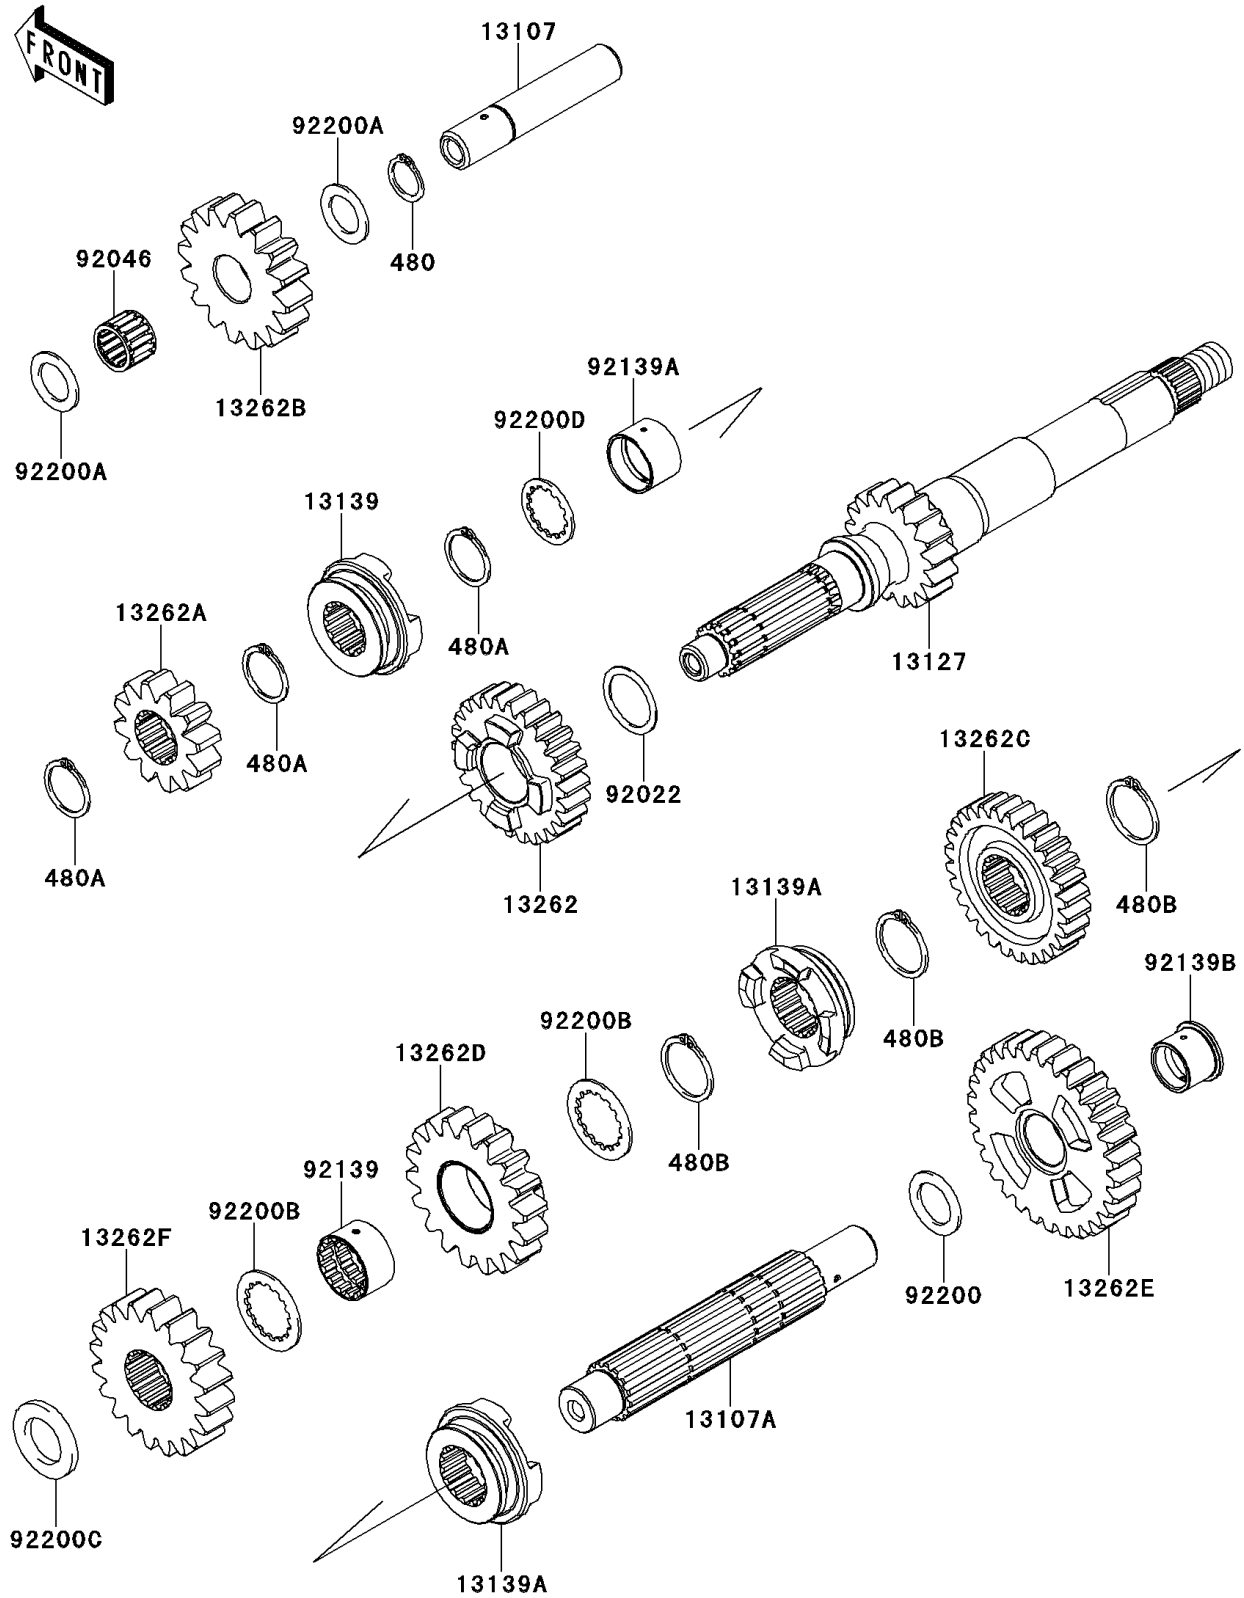

2014 Teryx4™ PARTS DIAGRAM

Transmission

E1361

2014 Teryx4™ PARTS LIST

Transmission

ITEM NAME	PART NUMBER	QUANTITY
CIRCLIP-TYPE-C,18MM (Ref # 480)	480J1800	1
CIRCLIP-TYPE-C,24MM (Ref # 480A)	480J2400	1
CIRCLIP-TYPE-C,28MM (Ref # 480B)	480J2800	1
SHAFT,REVERSE (Ref # 13107)	13107-0715	1
SHAFT,COUNTER (Ref # 13107A)	13107-0716	1
SHAFT-TRANSMISSION INPUT,17T (Ref # 13127)	13127-0654	1
SHIFTER,INPUT HI (Ref # 13139)	13139-0624	1
SHIFTER,OUTPUT (Ref # 13139A)	13139-0625	1
GEAR,INPUT HI,26T (Ref # 13262)	13262-0860	1
GEAR,INPUT REVERSE,12T (Ref # 13262A)	13262-0861	1
GEAR,REVERSE IDLE,16T (Ref # 13262B)	13262-0862	1
GEAR,OUTPUT HI,28T (Ref # 13262C)	13262-0863	1
GEAR,OUTPUT REVERSE,18T (Ref # 13262D)	13262-0865	1
GEAR,OUTPUT LOW,31T (Ref # 13262E)	13262-0867	1
GEAR,OUTPUT,20T (Ref # 13262F)	13262-1082	1
WASHER,25.3X32X1 (Ref # 92022)	92022-1800	1
BEARING-NEEDLE,182216E03 C3 (Ref # 92046)	92046-0605	1
BUSHING,25X28.3X16.7 (Ref # 92139)	92139-0107	1
BUSHING,25X28X17.8 (Ref # 92139A)	92139-0280	1
BUSHING,20X24X18.7 (Ref # 92139B)	92139-0707	1
WASHER,20.2X30X1.8 (Ref # 92200)	92200-0221	1
WASHER,18.2X28X1.5 (Ref # 92200A)	92200-0716	1
WASHER,28.5X38X1.5 (Ref # 92200B)	92200-0717	1
WASHER,22.2X36X3.6 (Ref # 92200C)	92200-0718	1
WASHER,25.2X31.0X1.5 (Ref # 92200D)	92200-1239	1