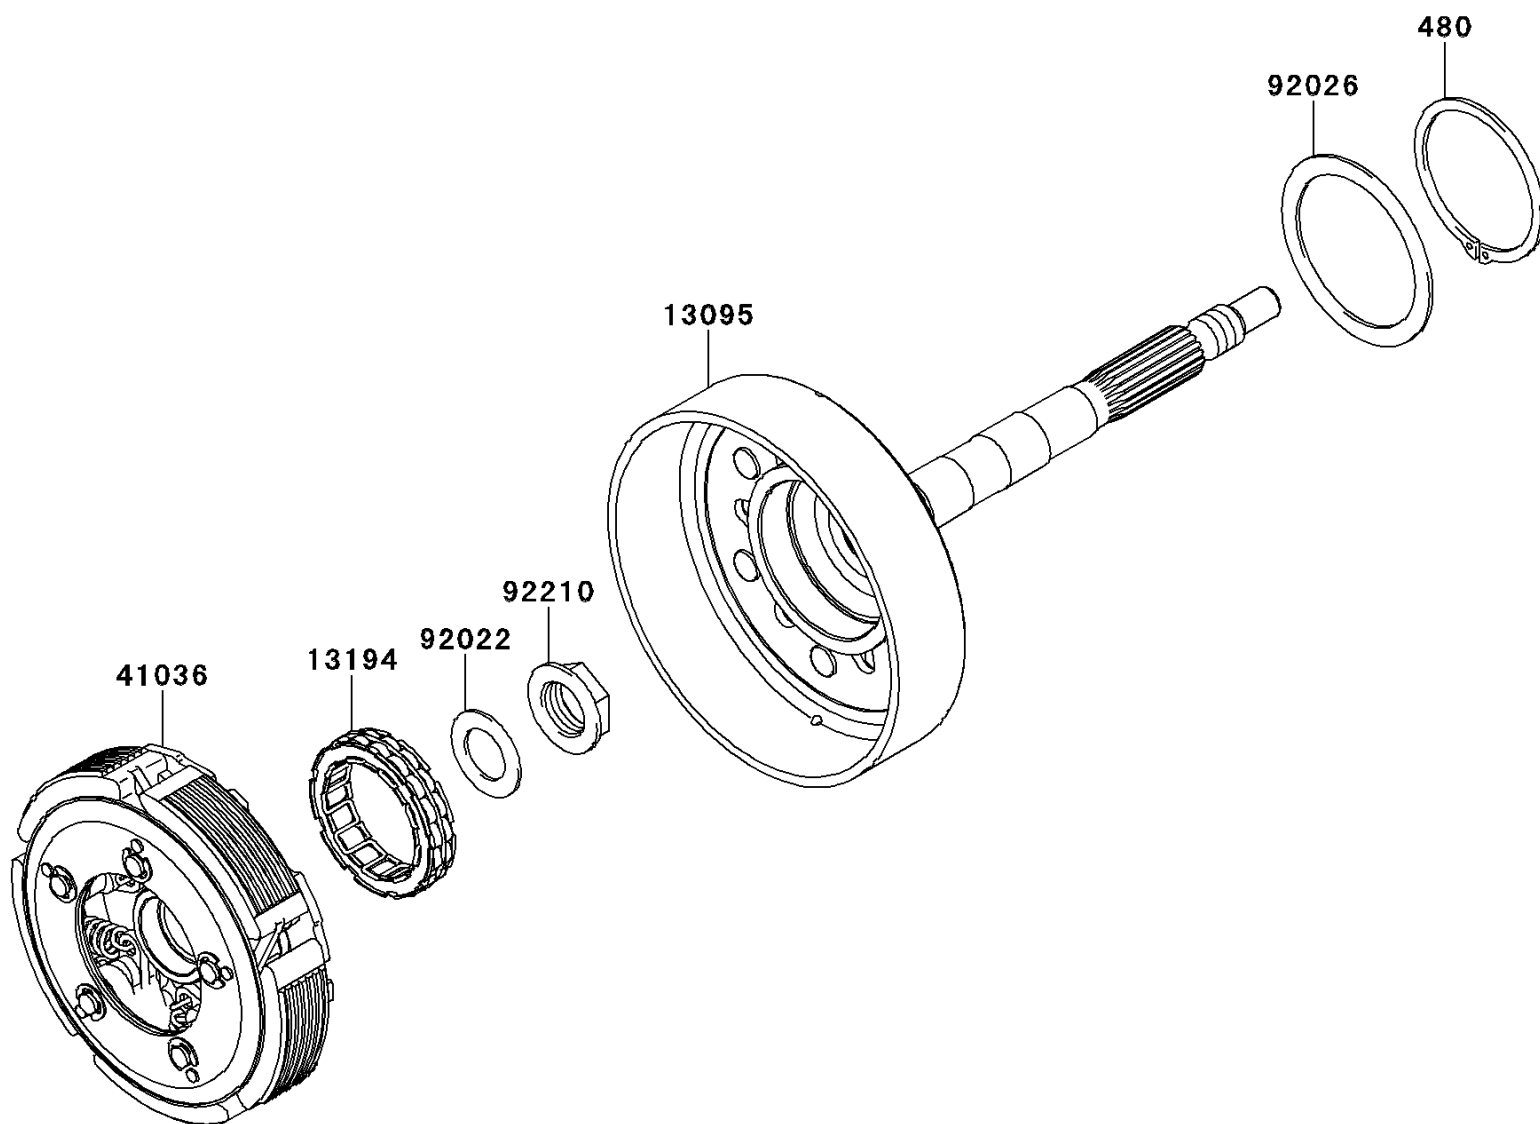

2014 Teryx4™ PARTS DIAGRAM

Clutch

E1350

2014 Teryx4™ PARTS LIST

Clutch

| ITEM NAME | PART NUMBER | QUANTITY |
|-----------------------------------|-------------|----------|
| CIRCLIP-TYPE-C,60MM (Ref # 480) | 480J6000 | 1 |
| HOUSING-COMP-CLUTCH (Ref # 13095) | 13095-0554 | 1 |
| CLUTCH-ONEWAY (Ref # 13194) | 13194-0555 | 1 |
| HUB-ASSY (Ref # 41036) | 41036-0639 | 1 |
| WASHER,20.5X34X1.4 (Ref # 92022) | 92022-168 | 1 |
| SPACER (Ref # 92026) | 92026-0710 | 1 |
| NUT,20MM (Ref # 92210) | 92210-0711 | 1 |