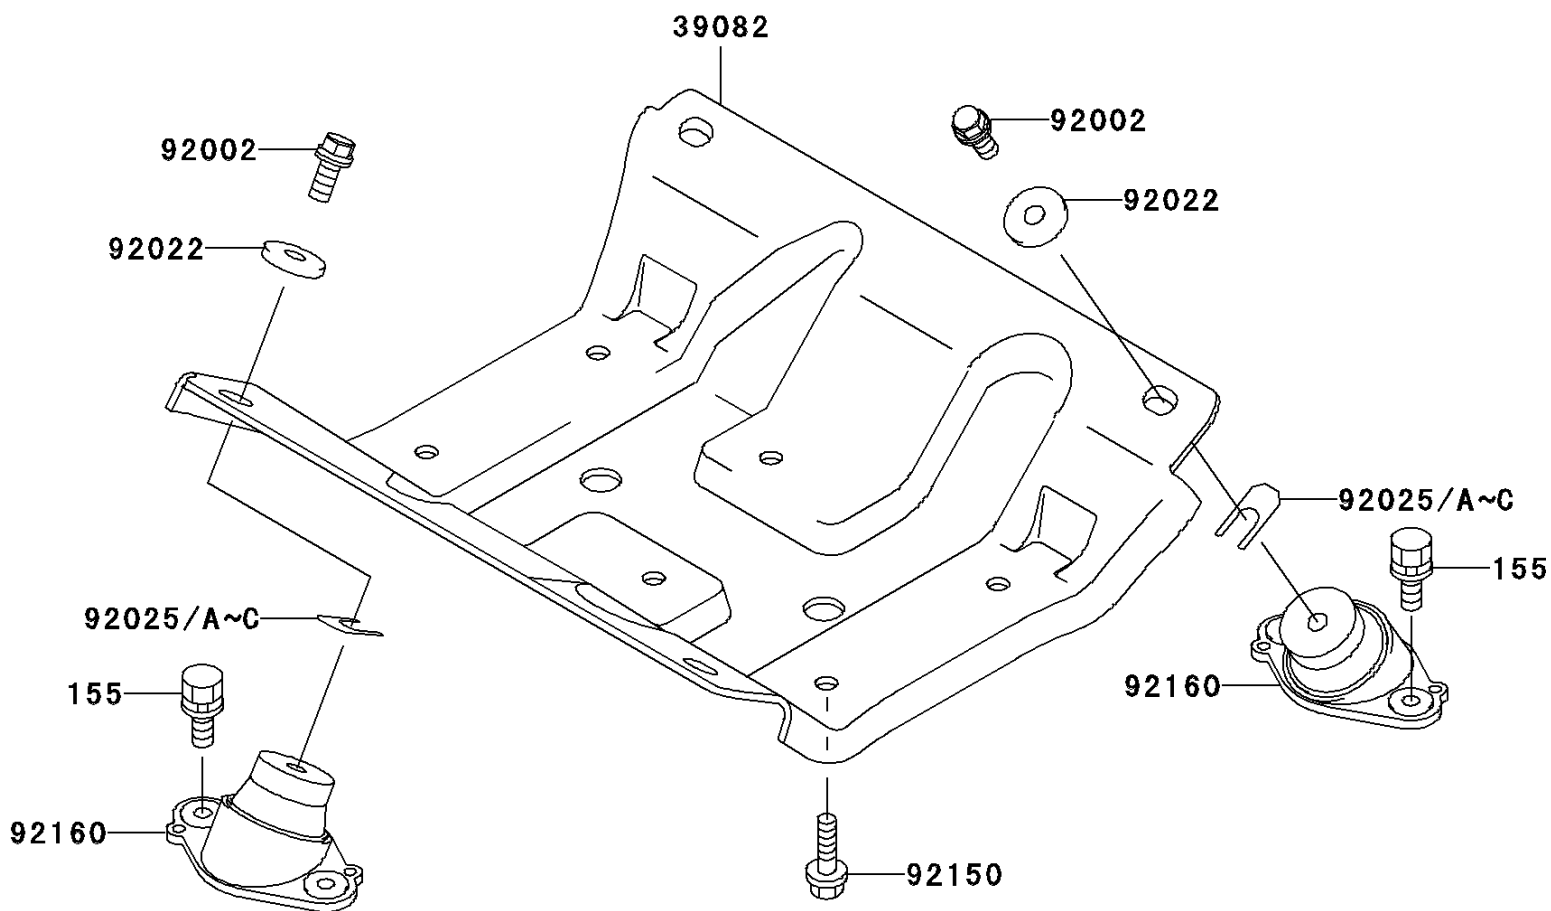

2003 JET SKI® 900 STX® PARTS DIAGRAM

Engine Mount

F3144

2003 JET SKI® 900 STX® PARTS LIST

Engine Mount

ITEM NAME	PART NUMBER	QUANTITY
BOLT-WSP-SMALL,8X30 (Ref # 155)	155R0830	1
MOUNT-ENGINE (Ref # 39082)	39082-3722	1
BOLT,10X25 (Ref # 92002)	92002-3770	1
WASHER,32X10.5X4 (Ref # 92022)	92022-3023	1
SHIM,T=0.3MM (Ref # 92025)	92025-3705	1
SHIM,T=0.5MM (Ref # 92025A)	92025-3706	1
SHIM,T=1.0MM (Ref # 92025B)	92025-3707	1
SHIM,T=1.5MM (Ref # 92025C)	92025-3708	1
BOLT,10X25 (Ref # 92150)	92150-3818	1
DAMPER,ENGINE MOUNT (Ref # 92160)	92160-3838	1