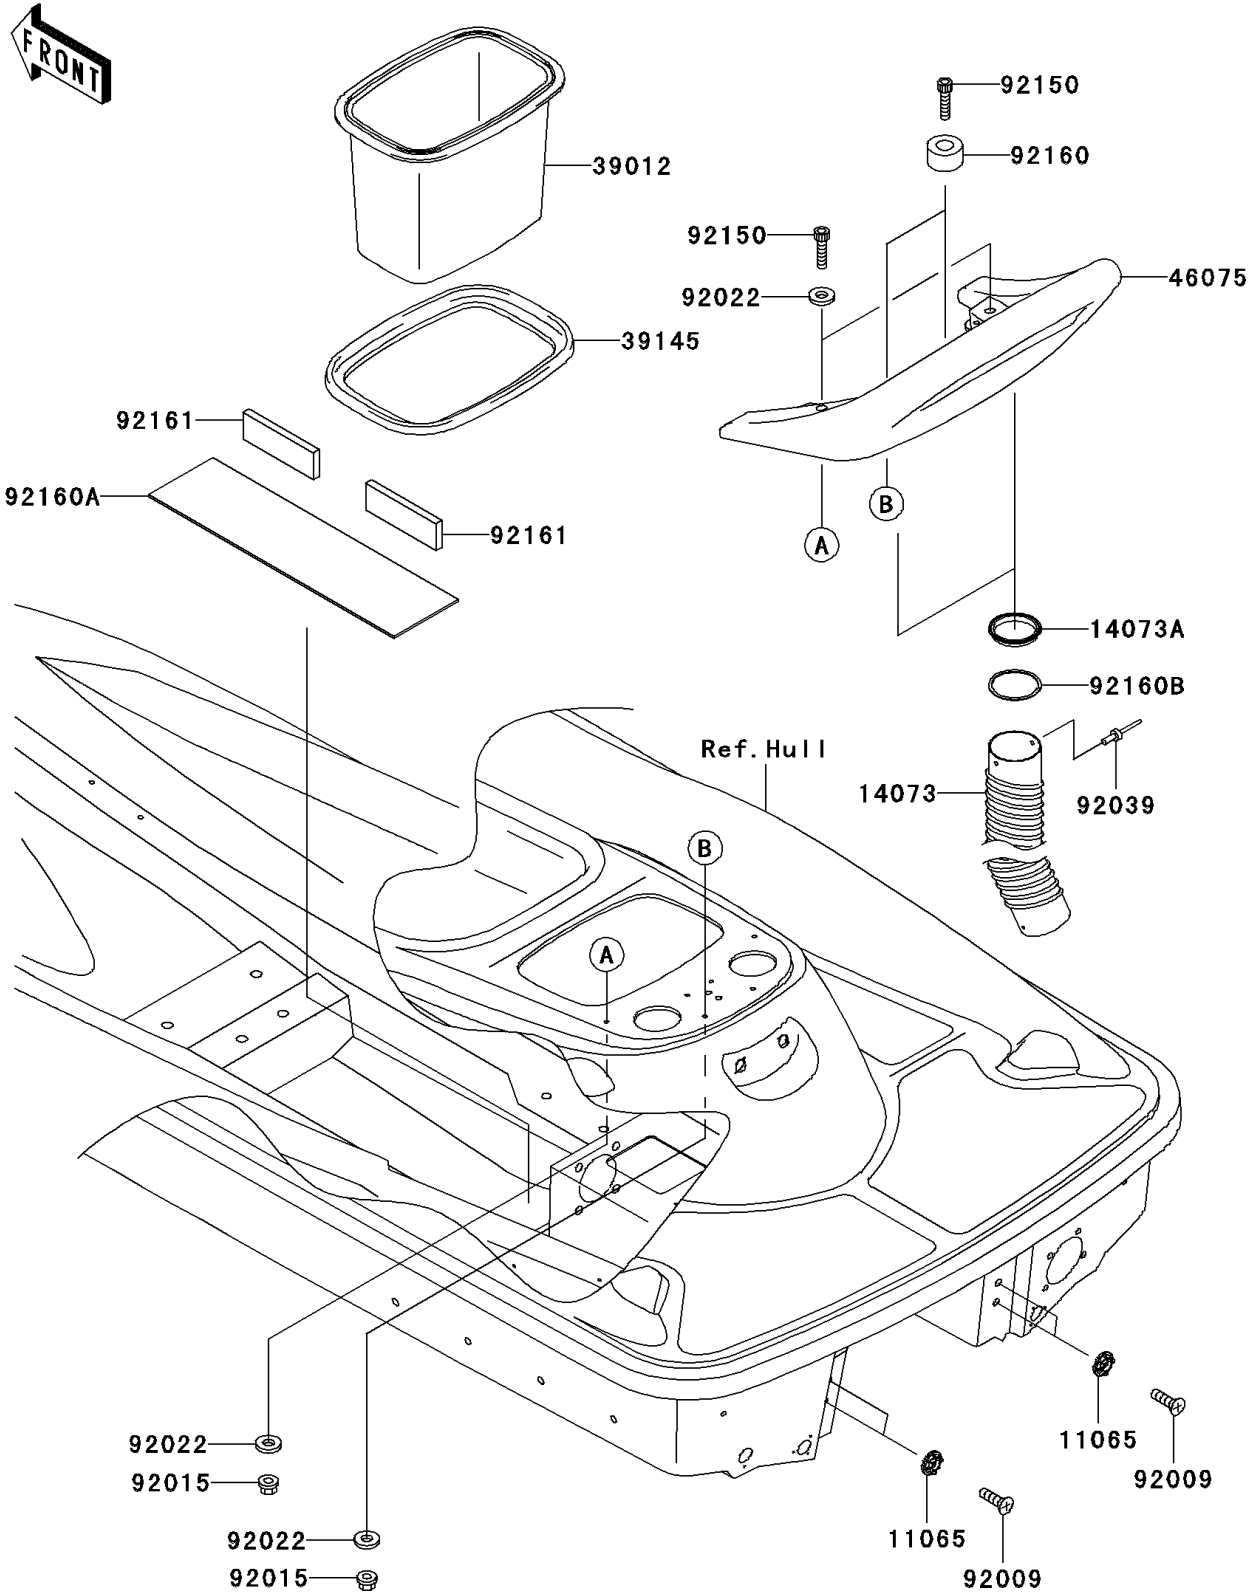

2003 JET SKI® 900 STX® PARTS DIAGRAM

Hull Rear Fittings

F3137

2003 JET SKI® 900 STX® PARTS LIST

Hull Rear Fittings

ITEM NAME	PART NUMBER	QUANTITY
CAP,STEP NUT (Ref # 11065)	11065-3712	1
DUCT,FR (Ref # 14073)	14073-3764	1
DUCT (Ref # 14073A)	14073-3780	1
CASE-STORAGE,RR (Ref # 39012)	39012-3720	1
TRIM-SEAL,REAR STORAGE CASE (Ref # 39145)	39145-3783	1
GRIP,RR,F.BLACK (Ref # 46075)	46075-3755-6Z	1
SCREW,6X12 (Ref # 92009)	92009-3852	1
NUT,6MM (Ref # 92015)	92015-3767	1
WASHER,6.5X20X1.5 (Ref # 92022)	92022-3710	1
RIVET (Ref # 92039)	92039-3747	1
BOLT,SOCKET,6X30 (Ref # 92150)	92150-3822	1
DAMPER (Ref # 92160)	92160-3738	1
DAMPER (Ref # 92160A)	92160-3839	1
DAMPER (Ref # 92160B)	92160-3910	1
DAMPER (Ref # 92161)	92161-3719	1