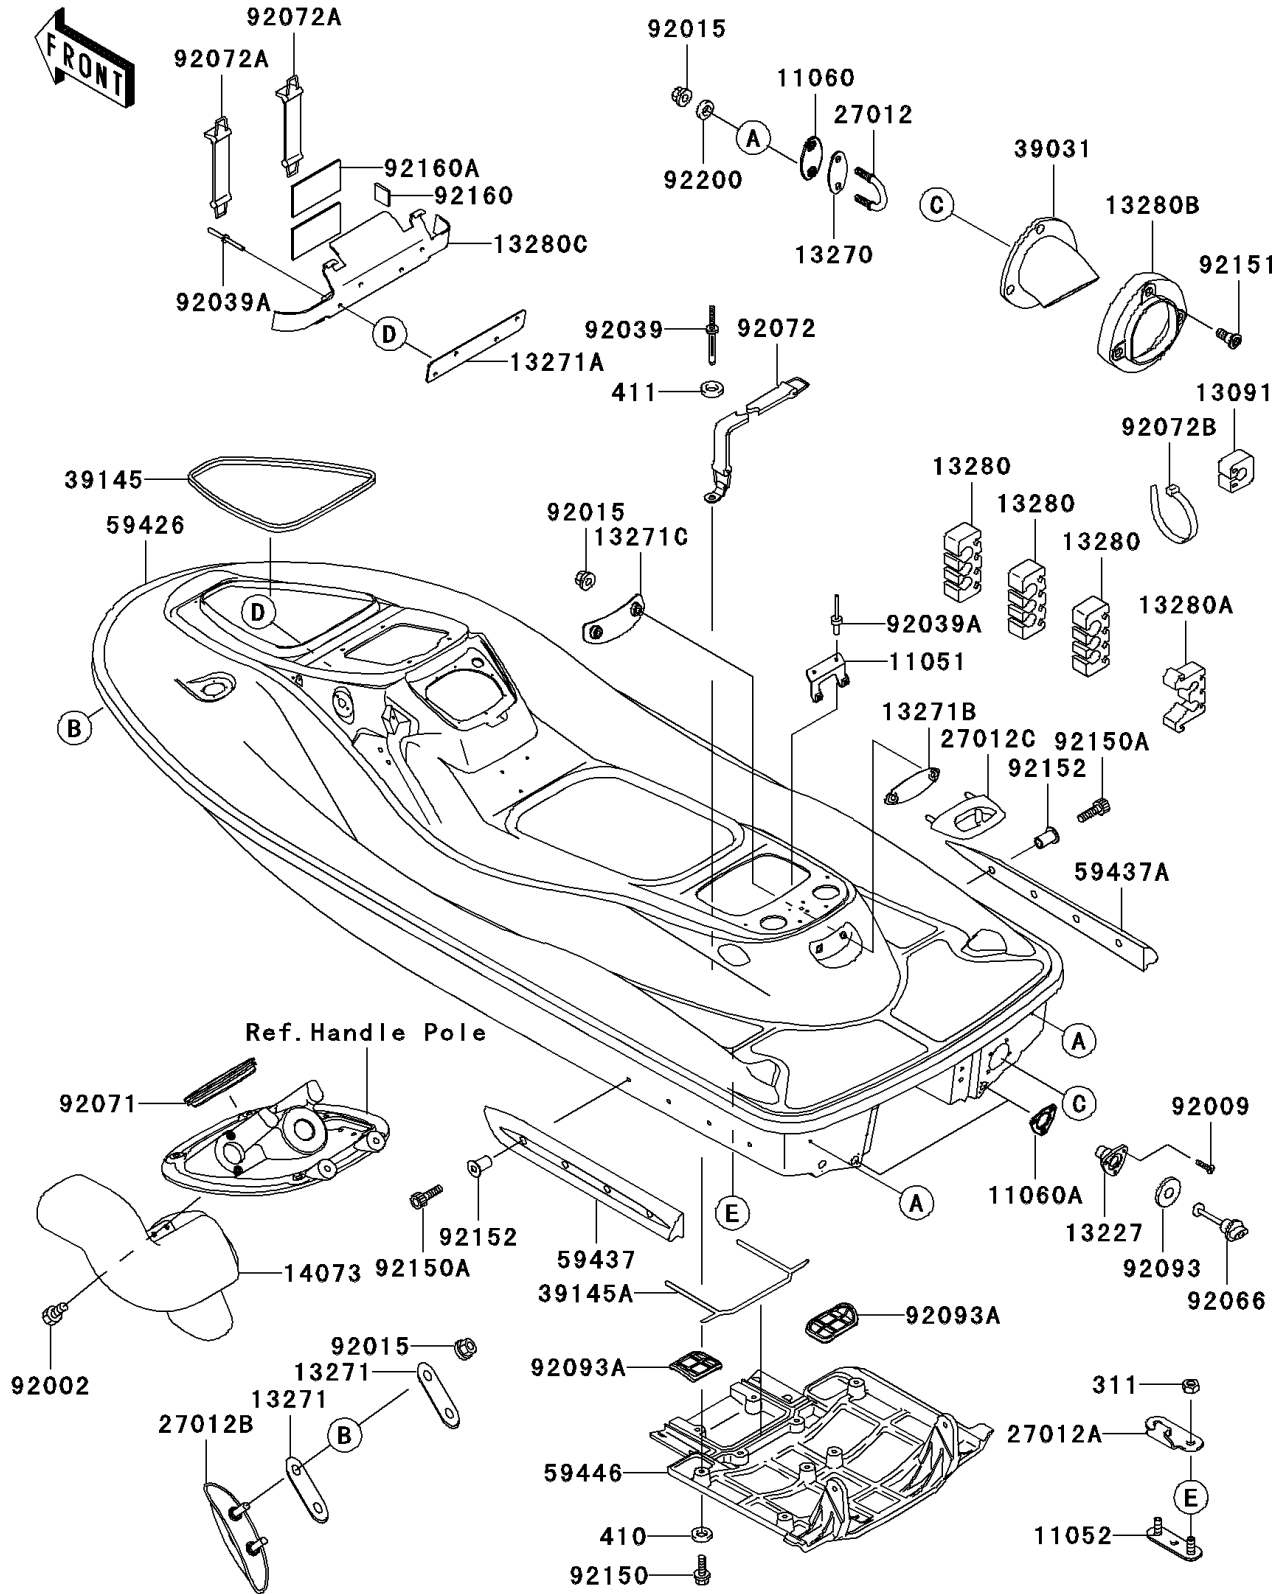

2003 JET SKI® 900 STX® PARTS DIAGRAM

Hull

F3130

2003 JET SKI® 900 STX® PARTS LIST

Hull

ITEM NAME	PART NUMBER	QUANTITY
BRACKET,BREATHING-BILGE (Ref # 11051)	11051-3802	1
BRACKET,RR DUCT (Ref # 11052)	11052-3712	1
GASKET,U HOOK,RR (Ref # 11060)	11060-3800	1
GASKET,DRAIN PLUG (Ref # 11060A)	11060-3801	1
HOLDER (Ref # 13091)	13091-3780	1
HOUSING,DRAIN PLUG (Ref # 13227)	13227-3711	1
PLATE (Ref # 13270)	13270-3860	1
PLATE (Ref # 13271)	13271-3724	1
PLATE,FIRE EXTINGUISHER (Ref # 13271A)	13271-3775	1
PLATE (Ref # 13271B)	13271-3858	1
PLATE,REAR TOWING HOOK (Ref # 13271C)	13271-3859	1
HOLDER (Ref # 13280)	13280-3703	1
HOLDER,FUEL FILTER (Ref # 13280A)	13280-3705	1
HOLDER,TAIL PIPE CAP (Ref # 13280B)	13280-3715	1
HOLDER,FIRE EXTINGUISHER (Ref # 13280C)	13280-3740	1
DUCT (Ref # 14073)	14073-3781	1
HOOK (Ref # 27012)	27012-3797	1
HOOK (Ref # 27012A)	27012-3816	1
HOOK,BOW,F.BLACK (Ref # 27012B)	27012-3822-6Z	1
HOOK,REAR TOWING,F.BLACK (Ref # 27012C)	27012-3836-6Z	1
CAP-END,TAIL PIPE (Ref # 39031)	39031-3703	1
TRIM-SEAL,L=1412 (Ref # 39145)	39145-3748	1
TRIM-SEAL,JET PUMP COVER (Ref # 39145A)	39145-3768	1
STABILIZER,LH,F.BLACK (Ref # 59437)	59437-3733-6Z	1
STABILIZER,RH,F.BLACK (Ref # 59437A)	59437-3734-6Z	1
COVER-JET PUMP (Ref # 59446)	59446-3752	1
BOLT,6X20 (Ref # 92002)	92002-3755	1
SCREW,TAPPING,4X16 (Ref # 92009)	92009-3849	1
NUT,FLANGED,8MM (Ref # 92015)	92015-3709	1