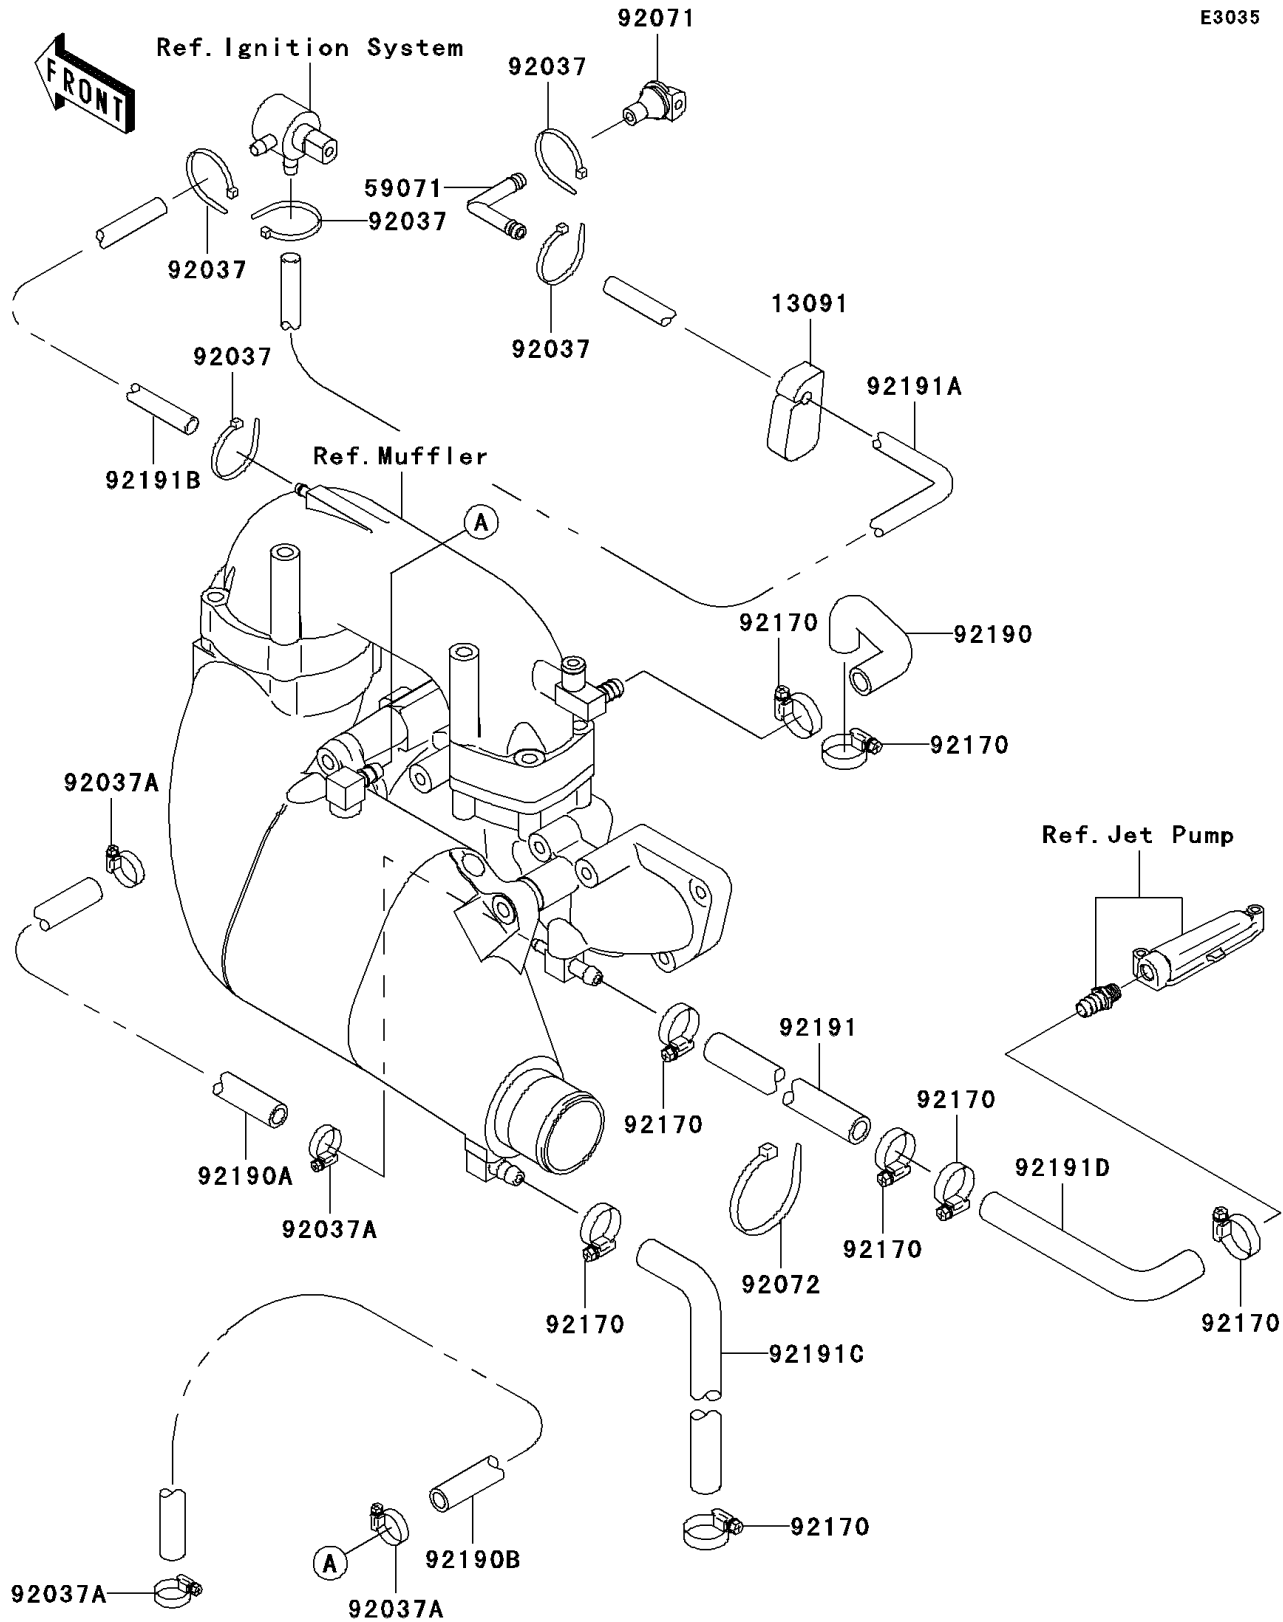

2003 JET SKI® 900 STX® PARTS DIAGRAM

Cooling

E3035

2003 JET SKI® 900 STX® PARTS LIST

Cooling

ITEM NAME	PART NUMBER	QUANTITY
HOLDER (Ref # 13091)	13091-3712	1
JOINT (Ref # 59071)	59071-3736	1
CLAMP (Ref # 92037)	92037-1173	1
CLAMP (Ref # 92037A)	92037-3726	1
GROMMET (Ref # 92071)	92071-3815	1
BAND,L=203.2 (Ref # 92072)	92072-3867	1
CLAMP (Ref # 92170)	92170-3718	1
TUBE,HEAD-EXHAUSTPIPE (Ref # 92190)	92190-3955	1
TUBE,MANIFOLD-COVER (Ref # 92190A)	92190-3974	1
TUBE,COVER-CHAMBER (Ref # 92190B)	92190-3975	1
TUBE,EXHAUSTMANIFOLD-HULL (Ref # 92191)	92191-3745	1
TUBE,SENSOR-DECK (Ref # 92191A)	92191-3748	1
TUBE,EXHAUST PIPE-SENSOR (Ref # 92191B)	92191-3803	1
TUBE,CHAMBER-TAIL PIPE (Ref # 92191C)	92191-3850	1
TUBE,PUMP-HULL (Ref # 92191D)	92191-3974	1