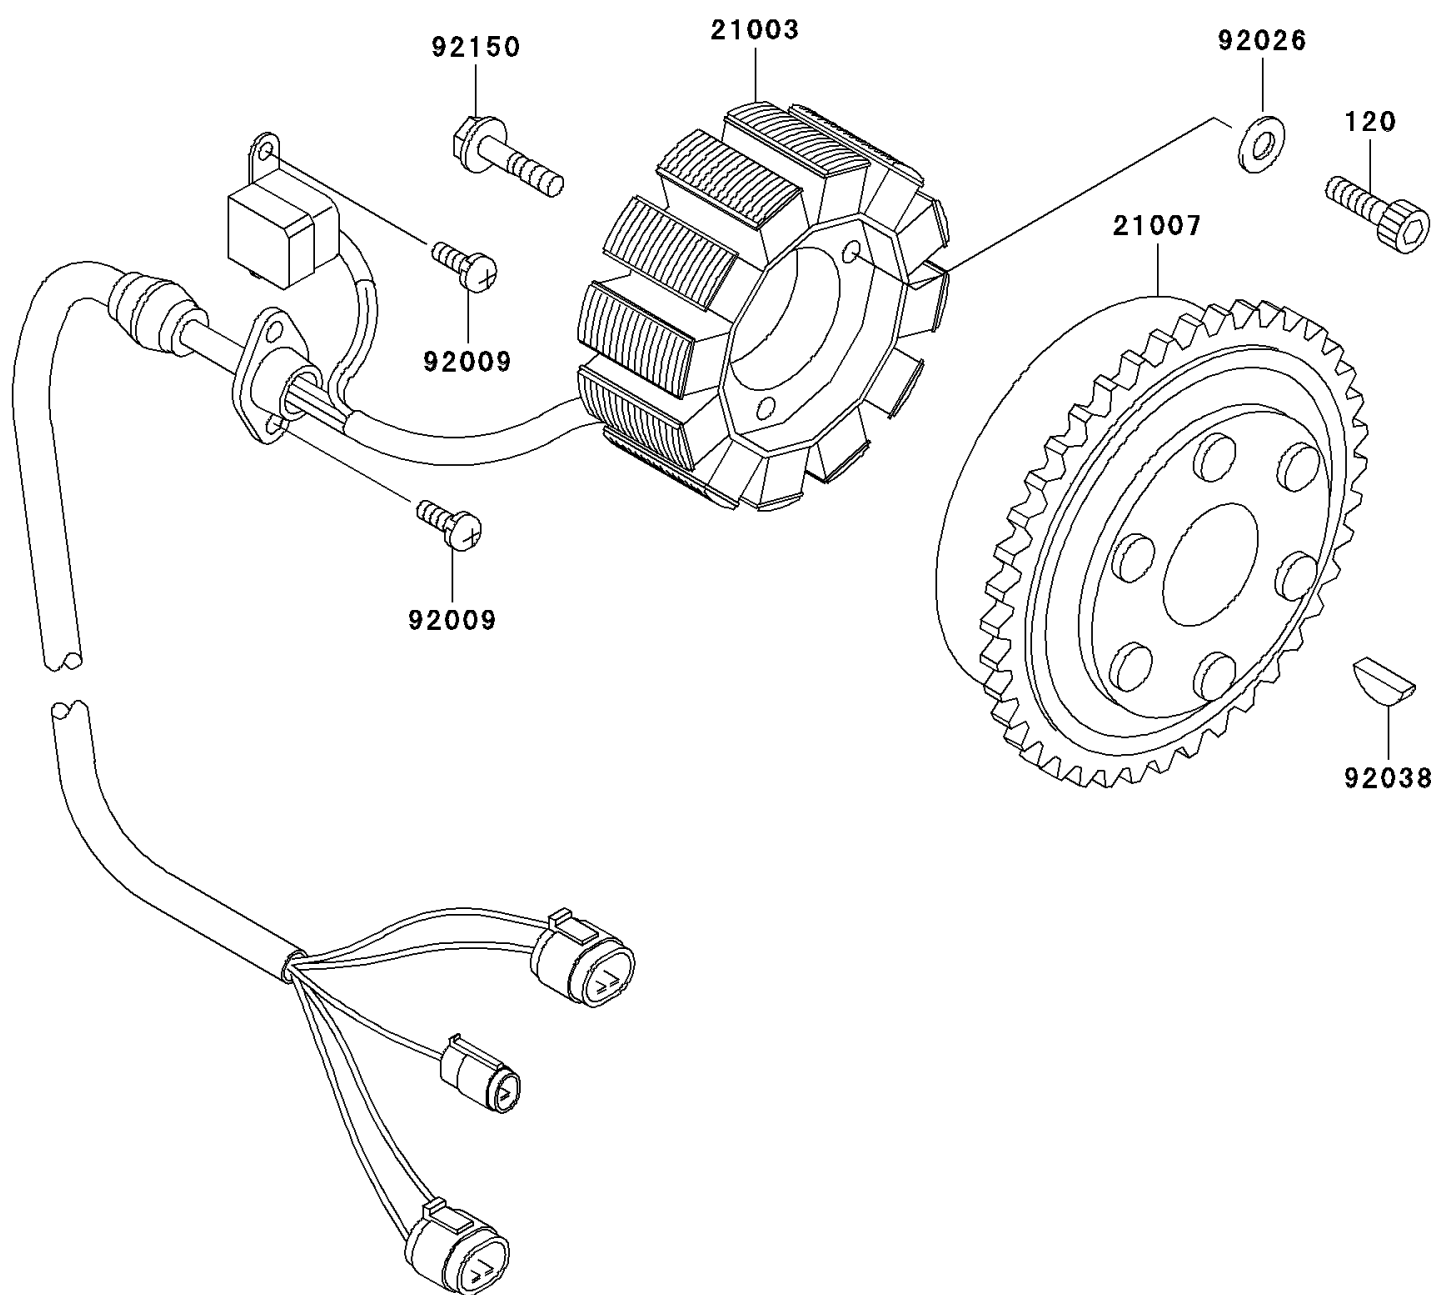

## 2003 JET SKI® 900 STX® PARTS DIAGRAM

Generator

E1810

## 2003 JET SKI® 900 STX® PARTS LIST

Generator

ITEM NAME	PART NUMBER	QUANTITY
BOLT-SOCKET,6X30 (Ref # 120)	120P0630	1
STATOR (Ref # 21003)	21003-3736	1
ROTOR,MAGNETO (Ref # 21007)	21007-3722	1
SCREW,5X12 (Ref # 92009)	92009-1296	1
SPACER,6.3X12X1.0 (Ref # 92026)	92026-094	1
KEY,WOODRUFF (Ref # 92038)	92038-001	1
BOLT (Ref # 92150)	92150-3843	1