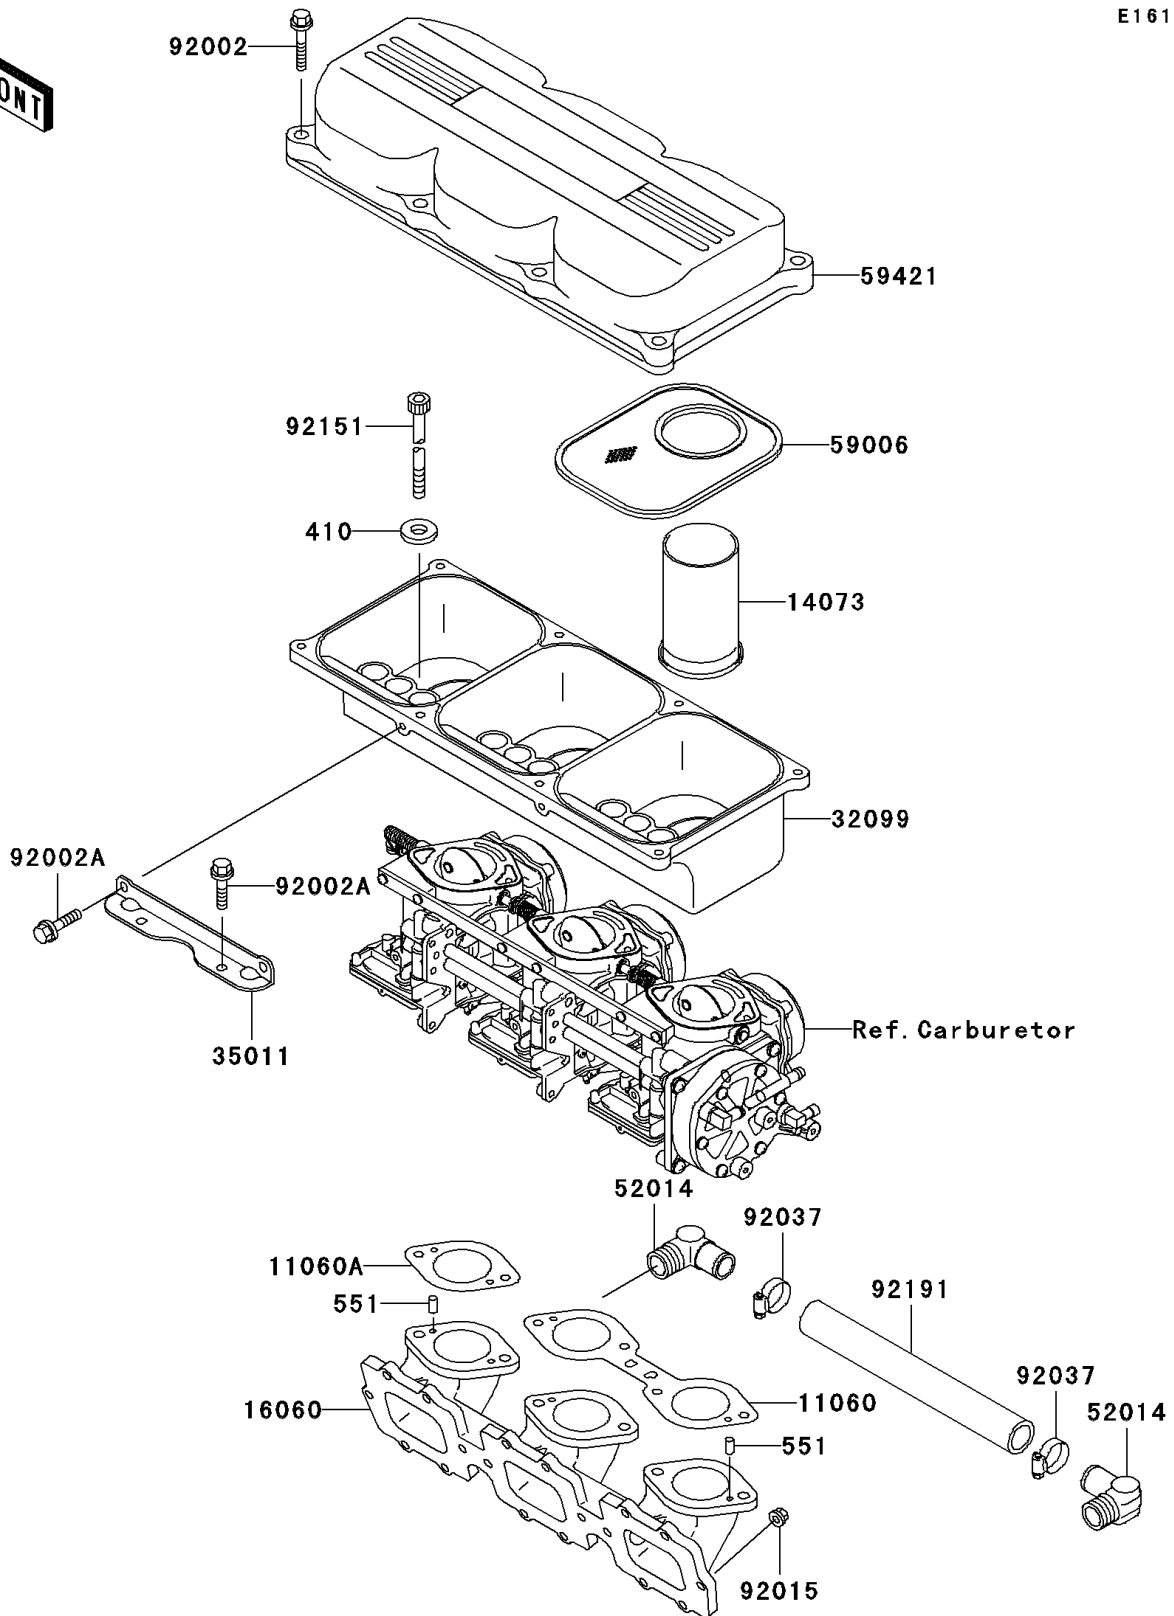

2003 JET SKI® 900 STX® PARTS DIAGRAM

Flame Arrester

E1614

2003 JET SKI® 900 STX® PARTS LIST

Flame Arrester

ITEM NAME	PART NUMBER	QUANTITY
WASHER-PLAIN-SMALL,6MM (Ref # 410)	410S0600	1
PIN-DOWEL (Ref # 551)	551R0408	1
GASKET,CARBURETOR (Ref # 11060)	11060-3775	1
GASKET (Ref # 11060A)	11060-3776	1
DUCT (Ref # 14073)	14073-3772	1
PIPE-INTAKE (Ref # 16060)	16060-3709	1
CASE (Ref # 32099)	32099-3830	1
STAY (Ref # 35011)	35011-3707	1
ELBOW (Ref # 52014)	52014-3712	1
ARRESTER-FLAME (Ref # 59006)	59006-3713	1
COVER-INTAKE (Ref # 59421)	59421-3724	1
BOLT,6X30 (Ref # 92002)	92002-3726	1
BOLT,6X16 (Ref # 92002A)	92002-3728	1
NUT,6MM (Ref # 92015)	92015-3767	1
CLAMP,COOLING HOSE (Ref # 92037)	92037-1589	1
BOLT,SOCKET,6X130 (Ref # 92151)	92151-3725	1
TUBE (Ref # 92191)	92191-3778	1